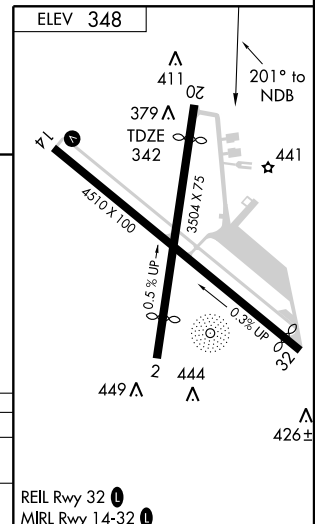

NDB RWY 20

FITCHBURG MUNI (FIT)

NDB FIT	APP CRS	Rwy Idg	3043
365	201°	TDZE	342
		Apt Elev	348

Straight-in minimums NA at night.

MISSED APPROACH: Climb to 1800, then climbing right turn to 3500 direct FIT NDB and hold.

ASOS 135.175	BOSTON APP CON 124.4 279.6	UNICOM 122.7 (CTAF)	123.0

NE-1, 22 OCT 2009 to 19 NOV 2009

NE-1, 22 OCT 2009 to 19 NOV 2009