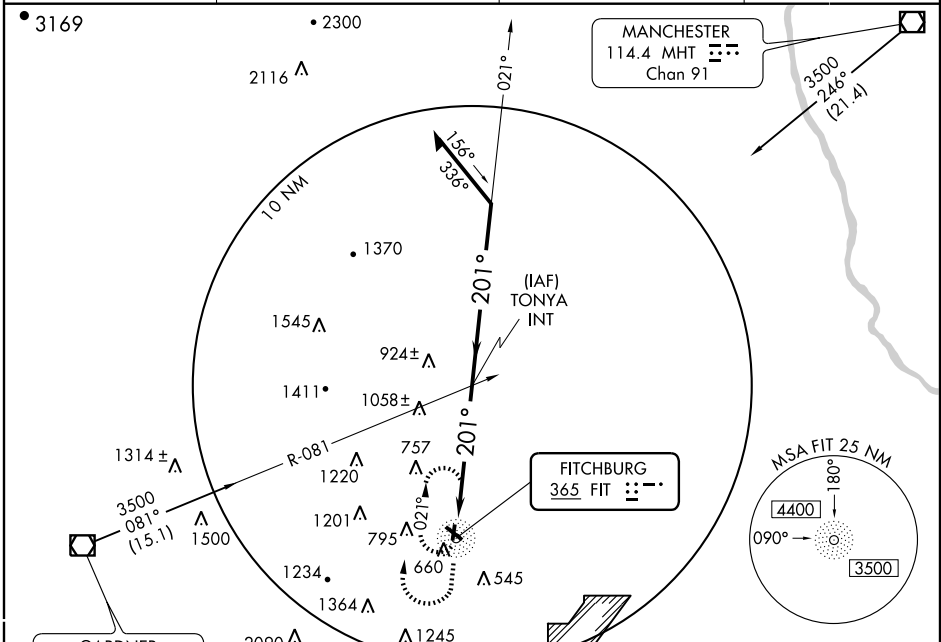

NDB RWY 20

FITCHBURG MUNI (FIT)

NDB FIT	APP CRS	Rwy Idg	3043
365	201°	TDZE	342
		Apt Elev	348

Straight-in minimums NA at night.

MISSED APPROACH: Climb to 1800, then climbing right turn to 3500 direct FIT NDB and hold.

ASOS 135.175	BOSTON APP CON 124.4 279.6	UNICOM 122.7 (CTAF)	123.0
------------------------	--------------------------------------	-------------------------------	--------------

NE-1, 22 OCT 2009 to 19 NOV 2009

NE-1, 22 OCT 2009 to 19 NOV 2009