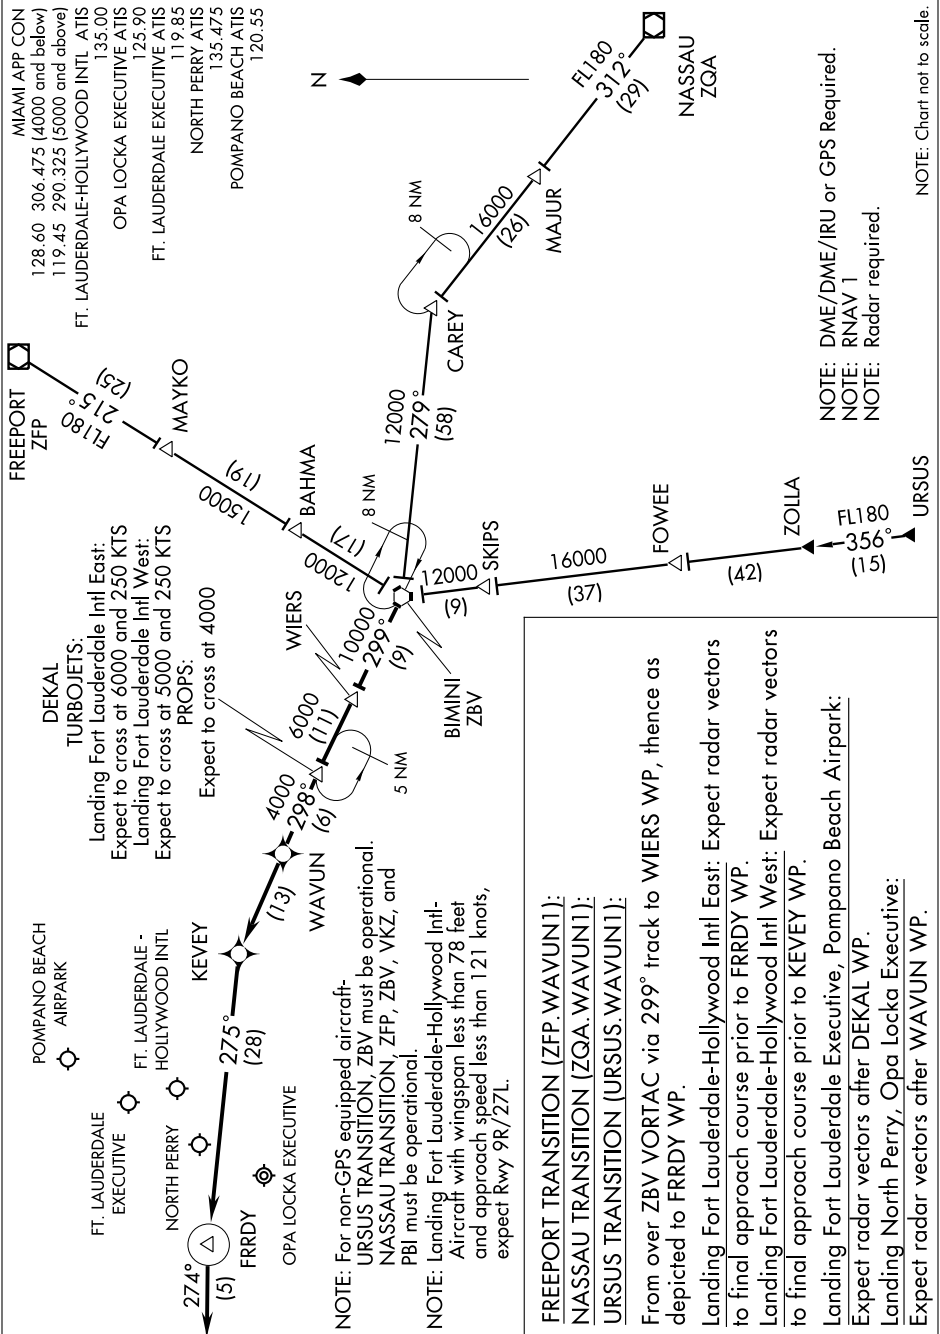

WAVUN ONE ARRIVAL (RNAV)

FORT LAUDERDALE, FLORIDA

SE-3, 22 OCT 2009 to 19 NOV 2009

NOTE: DME/DME/IRU or GPS Required.
 NOTE: RNAV 1
 NOTE: Radar required.

NOTE: Chart not to scale.

SE-3, 22 OCT 2009 to 19 NOV 2009