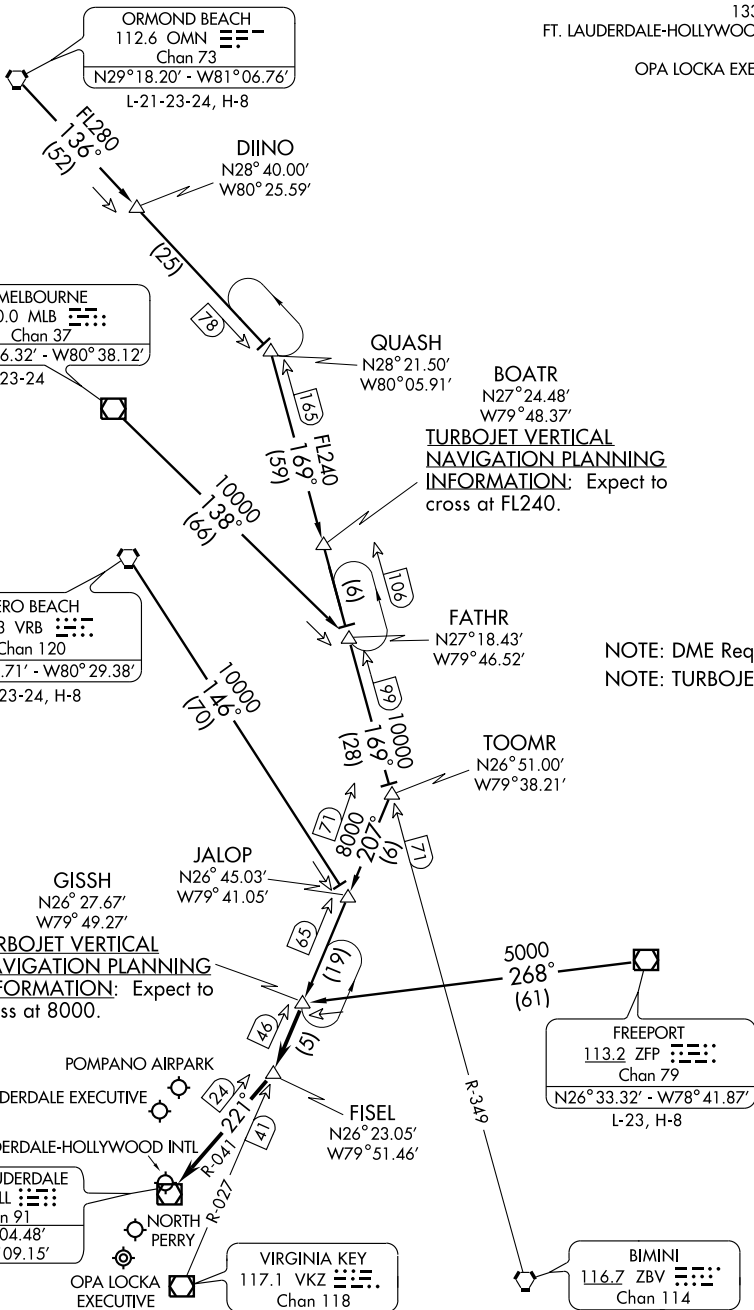

# GISSH ONE ARRIVAL (GISSH.GISSH1)

FORT LAUDERDALE, FLORIDA

MIAMI APP CON

133.775 380.2

FT. LAUDERDALE-HOLLYWOOD INTL ATIS

135.0

OPA LOCKA EXECUTIVE ATIS

125.9

SE-3, 22 OCT 2009 to 19 NOV 2009

SE-3, 22 OCT 2009 to 19 NOV 2009

NOTE: DME Required.  
NOTE: TURBOJETS ONLY.

(NARRATIVE ON FOLLOWING PAGE)

NOTE: Chart not to scale

# GISSH ONE ARRIVAL (GISSH.GISSH1)

FORT LAUDERDALE, FLORIDA