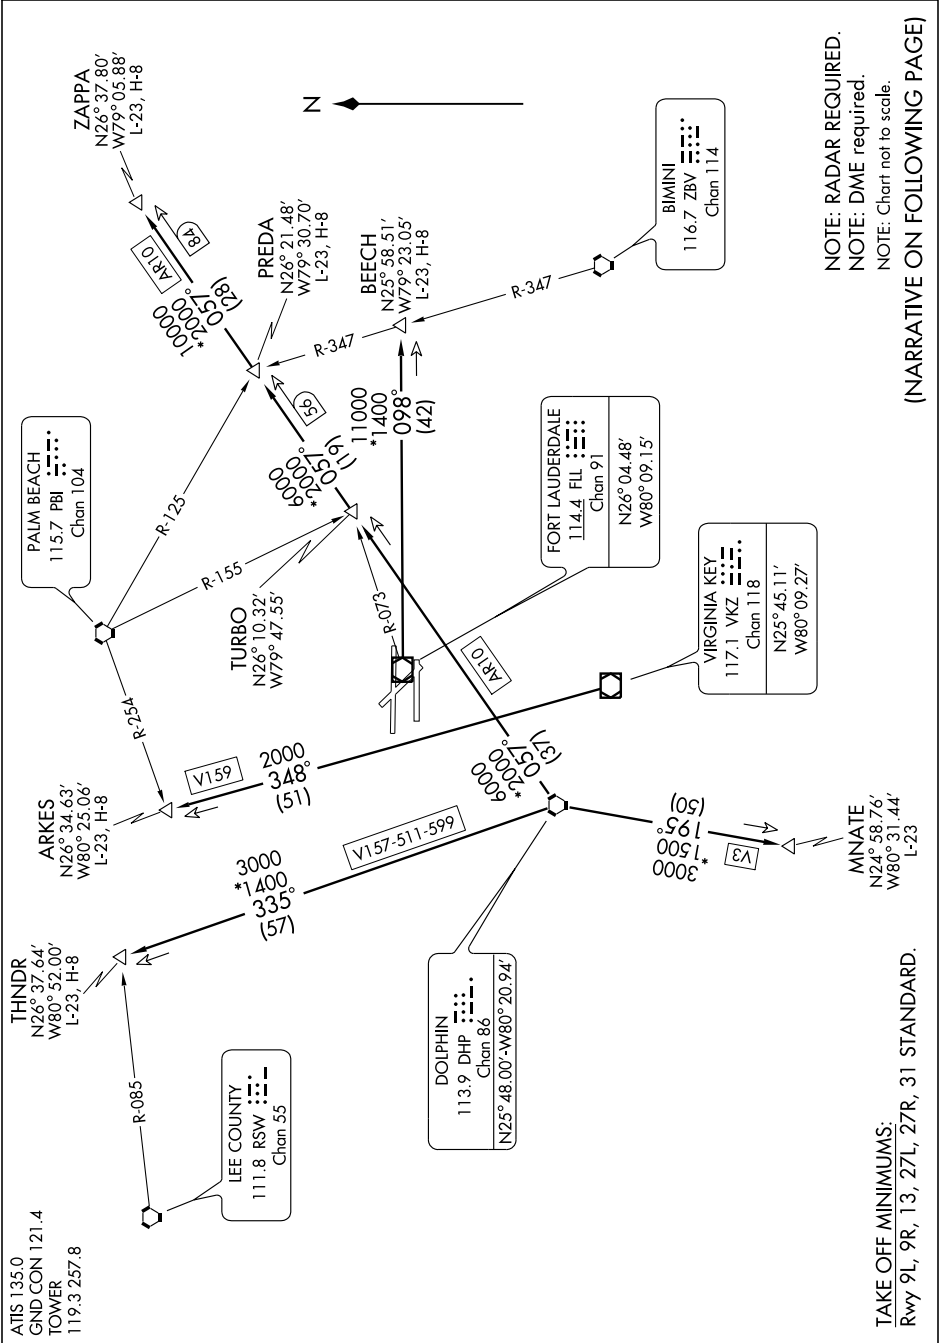

# FT. LAUDERDALE ONE DEPARTURE

FORT LAUDERDALE, FLORIDA

SE-3, 22 OCT 2009 to 19 NOV 2009

# FT. LAUDERDALE ONE DEPARTURE

FORT LAUDERDALE, FLORIDA

SE-3, 22 OCT 2009 to 19 NOV 2009

TAKE OFF MINIMUMS:  
Rwy 9L, 9R, 13, 27L, 27R, 31 STANDARD.