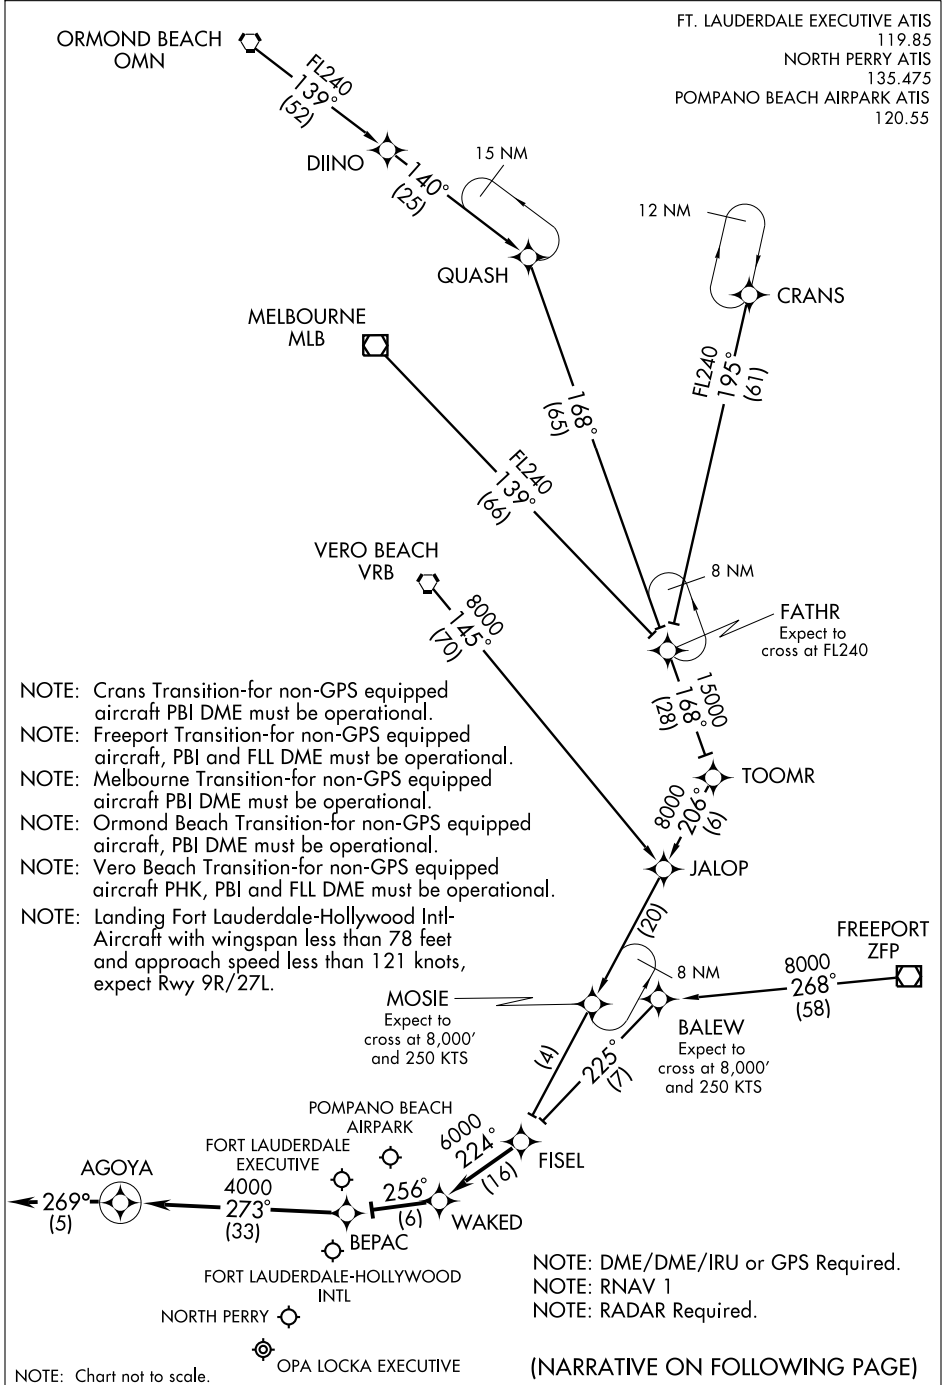

FISEL TWO ARRIVAL (RNAV)

FORT LAUDERDALE, FLORIDA

SE-3, 22 OCT 2009 to 19 NOV 2009

SE-3, 22 OCT 2009 to 19 NOV 2009

FISEL TWO ARRIVAL (RNAV)

FORT LAUDERDALE, FLORIDA