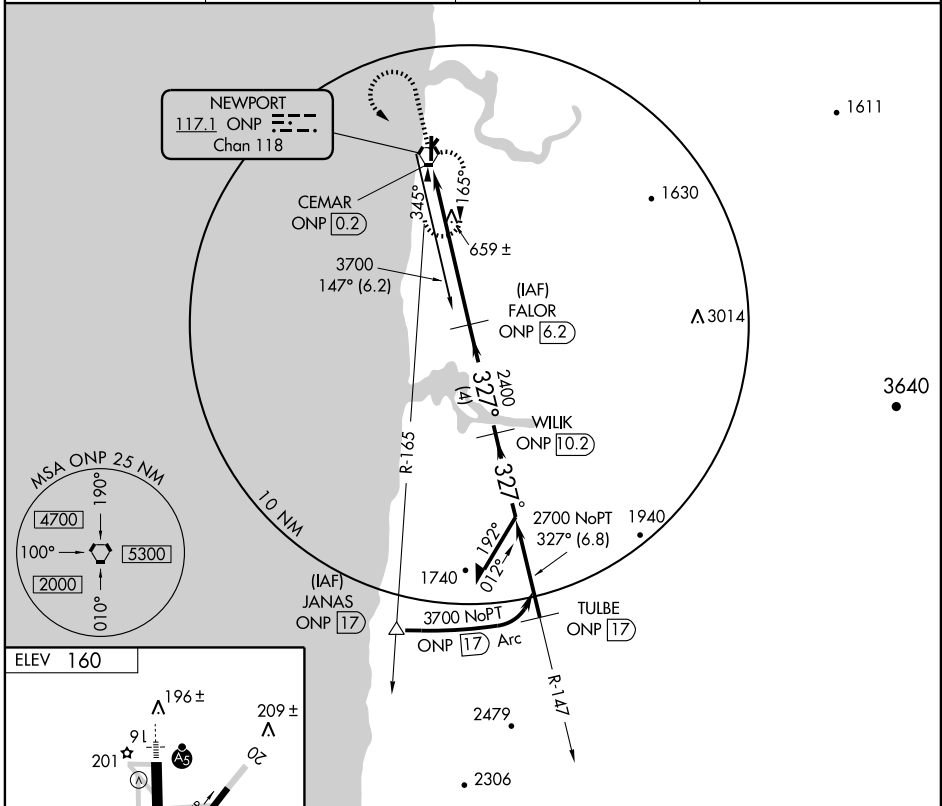

VORTAC ONP 117.1 Chan 118	APP CRS 327°	Rwy Idg TDZE Apt Elev	5098 155 160
--	------------------------	-----------------------------	---

VOR/DME RWY 34

NEWPORT MUNI (ONP)

<p>NA</p>	<p>MISSED APPROACH: Climb to 2500 then climbing left turn to 4000 direct ONP VORTAC and hold.</p>		
------------------	---	--	--

AWOS-3 133.9	SEATTLE CENTER 125.8 291.7	MCMINNVILLE RADIO 122.5	UNICOM 122.8 (CTAF) 1
------------------------	--------------------------------------	-----------------------------------	--

NW-1, 22 OCT 2009 to 19 NOV 2009