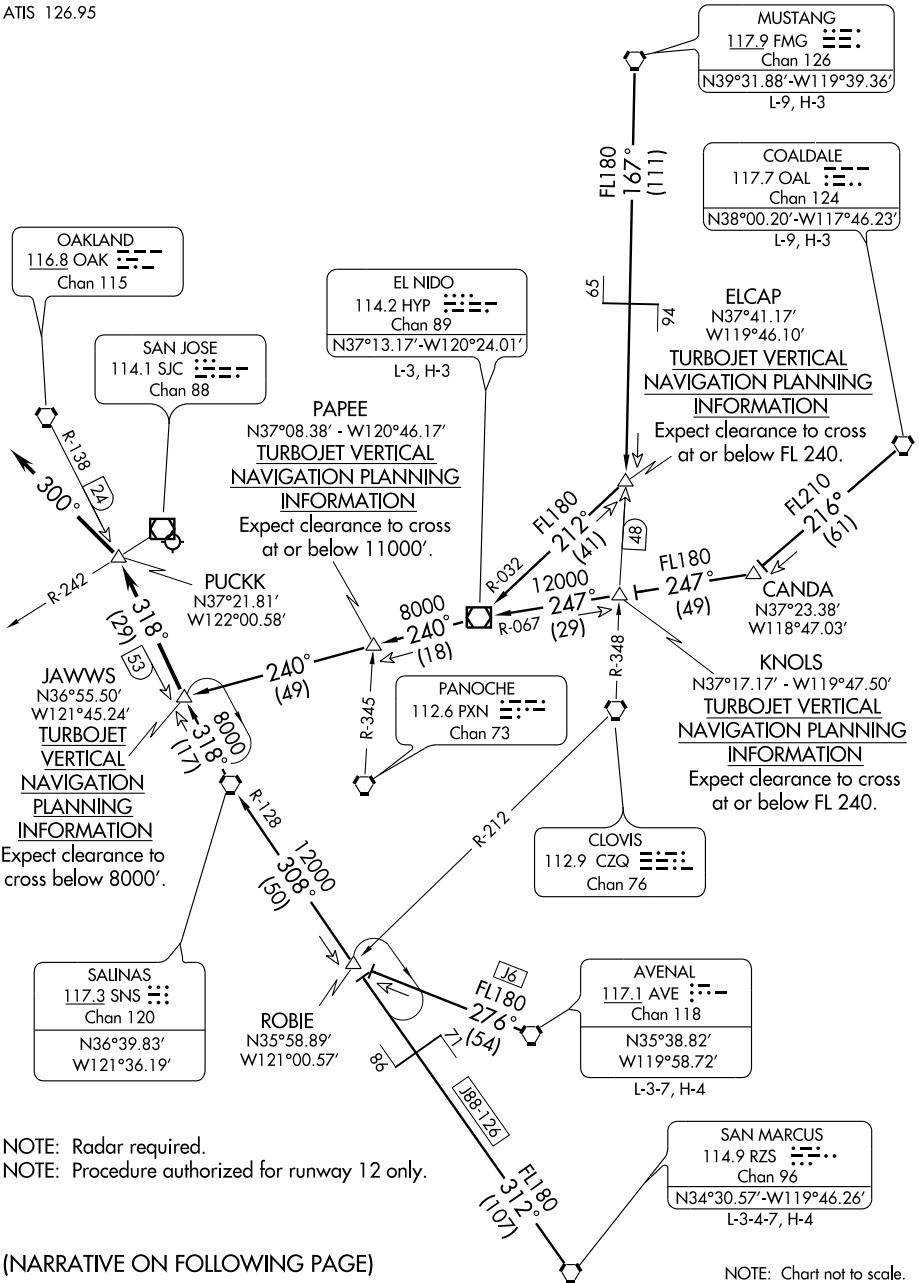

# JAWWS TWO ARRIVAL

ST-693 (FAA)

NORMAN Y. MINETA SAN JOSE INTL  
SAN JOSE, CALIFORNIA

NORCAL APP CON  
124.525 348.675  
ATIS 126.95

SW-2, 22 OCT 2009 to 19 NOV 2009

SW-2, 22 OCT 2009 to 19 NOV 2009

NOTE: Radar required.  
NOTE: Procedure authorized for runway 12 only.

(NARRATIVE ON FOLLOWING PAGE)

NOTE: Chart not to scale.

# JAWWS TWO ARRIVAL