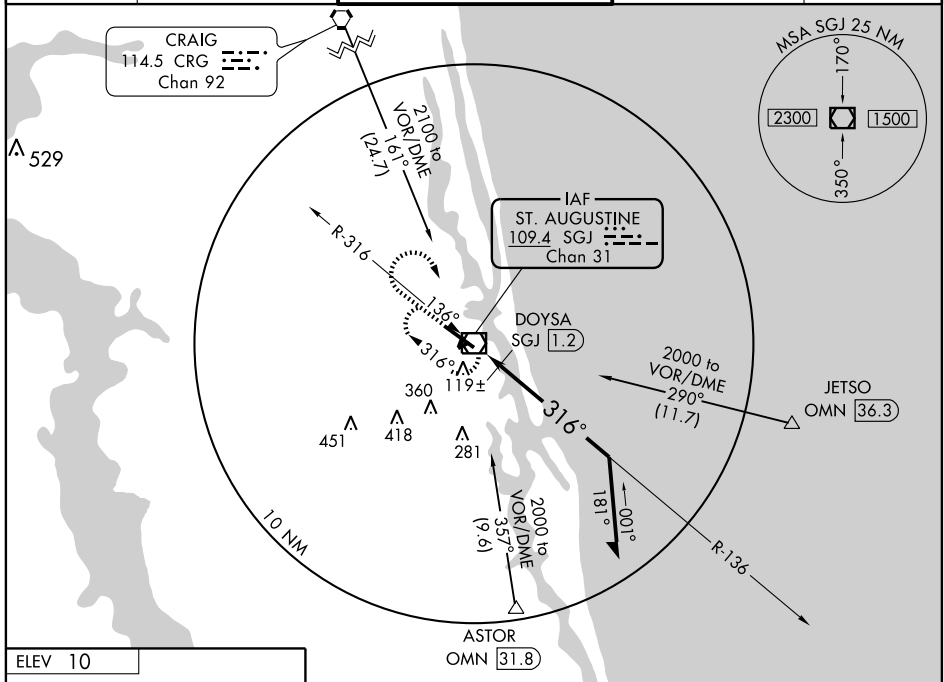

VOR RWY 31

ST. AUGUSTINE (SGJ)

VOR/DME SGJ 109.4 Chan 31	APP CRS 316°	Rwy Idg 7196 TDZE 8 Apt Elev 10
--	------------------------	--

⚠ Circling NA at night to Rwy 2,6,20,24. MISSED APPROACH: Climb to 1000 then climbing right turn to 2000 direct SGJ VOR/DME and hold.

ATIS 119.625	JACKSONVILLE APP CON 120.75 308.4	ST AUGUSTINE TOWER ★ 127.625 (CTAF) 269.475	GND CON 121.175 251.125	UNICOM 122.95
------------------------	---	---	-----------------------------------	-------------------------