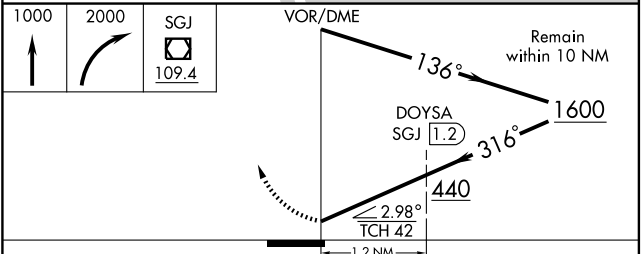

CATEGORY	A	B	C	D
S-31	440-1	432 (500-1)	440-1¼ 432 (500-1¼)	440-1½ 432 (500-1½)
CIRCLING	460-1	450 (500-1)	460-1½ 450 (500-1½)	560-2 550 (600-2)
DME MINIMUMS				
S-31	380-1 372 (400-1)		380-1¼ 372 (400-1¼)	
CIRCLING	460-1	450 (500-1)	460-1½ 450 (500-1½)	560-2 550 (600-2)