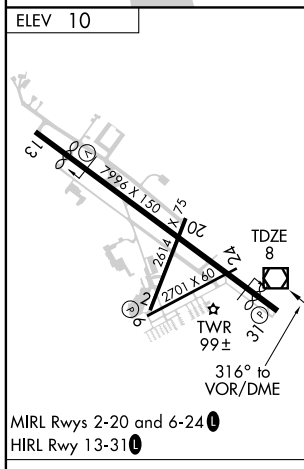

CATEGORY	A	B	C	D
S-31	440-1	432 (500-1)	440-1¼ 432 (500-1¼)	440-1½ 432 (500-1½)
CIRCLING	460-1	450 (500-1)	460-1½ 450 (500-1½)	560-2 550 (600-2)
DME MINIMUMS				
S-31	380-1 372 (400-1)		380-1¼ 372 (400-1¼)	
CIRCLING	460-1	450 (500-1)	460-1½ 450 (500-1½)	560-2 550 (600-2)