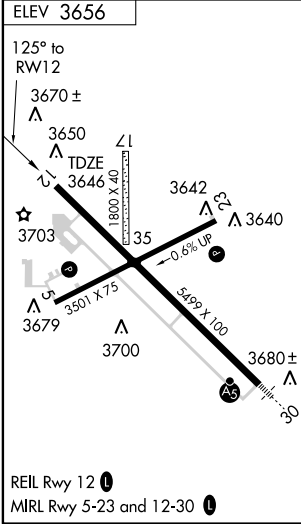

RNAV (GPS) RWY 12

GOODLAND/RENNER FIELD/GOODLAND MUNI (GLD)

APP CRS 125°	Rwy Idg 5499
	TDZE 3646
	Apt Elev 3656

▽ GPS or RNP-0.3 required. DME/DME RNP-0.3 NA.
▲ NA Circling not authorized south of runways 5 and 30.

MISSED APPROACH: Climb to 5700 direct FEGIT WP and hold.

ASOS 121.025	DENVER CENTER 132.5 379.15	UNICOM 122.95 (CTAF) 0
------------------------	--------------------------------------	----------------------------------

NC-2, 22 OCT 2009 to 19 NOV 2009

NC-2, 22 OCT 2009 to 19 NOV 2009

CATEGORY	A	B	C	D
LNAV MDA	4080-1	434 (500-1)	NA	
CIRCLING	4080-1 424 (500-1)	4120-1 464 (500-1)	NA	