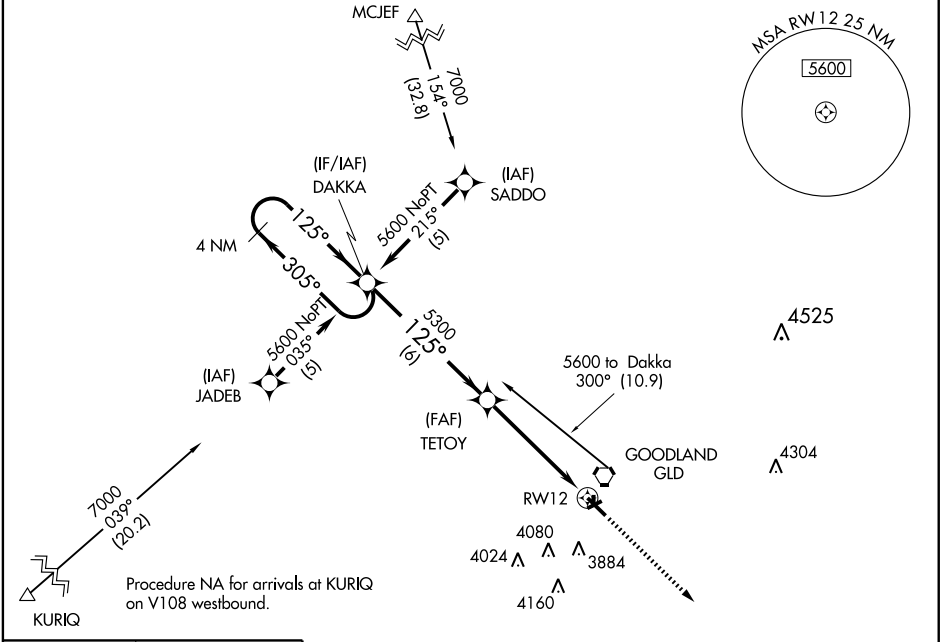

RNAV (GPS) RWY 12

GOODLAND/RENNER FIELD/GOODLAND MUNI (GLD)

APP CRS 125°	Rwy Idg 5499
	TDZE 3646
	Apt Elev 3656

▽ GPS or RNP-0.3 required. DME/DME RNP-0.3 NA.
▲ NA Circling not authorized south of runways 5 and 30.

MISSED APPROACH: Climb to 5700 direct FEGIT WP and hold.

ASOS 121.025	DENVER CENTER 132.5 379.15	UNICOM 122.95 (CTAF) 0
------------------------	--------------------------------------	----------------------------------

NC-2, 22 OCT 2009 to 19 NOV 2009

NC-2, 22 OCT 2009 to 19 NOV 2009

CATEGORY	A	B	C	D
LNAV MDA	4080-1	434 (500-1)	NA	
CIRCLING	4080-1 424 (500-1)	4120-1 464 (500-1)	NA	