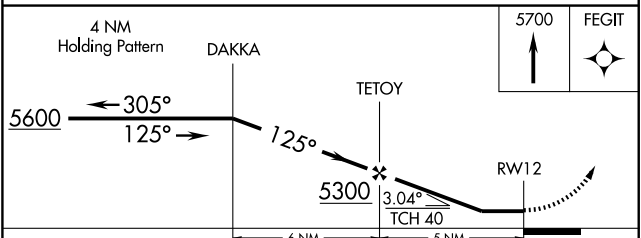

CATEGORY	A	B	C	D
LNAV MDA	4080-1	434 (500-1)	NA	
CIRCLING	4080-1 424 (500-1)	4120-1 464 (500-1)	NA