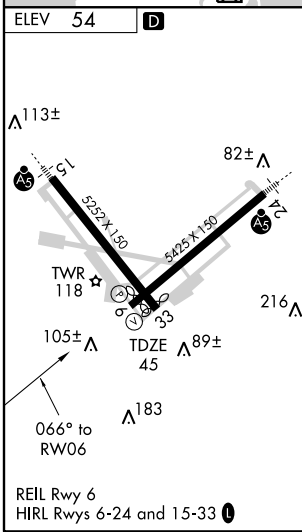

RNAV (GPS) RWY 6

WAAS CH 45799 W06A	APP CRS 066°	Rwy Idg 5019 TDZE 45 Apt Elev 54
--	------------------------	---

HYANNIS/BARNSTABLE MUNI-BOARDMAN/POLANDO FIELD (HYA)

V DME/DME RNP-0.3 NA. BARO-VNAV NA below -1.5°C (5°F). BARO-VNAV NA when using Chatham altimeter setting. If local altimeter setting not received, use Chatham altimeter setting and increase all DAs/MDAs 40 feet.

A MISSED APPROACH: Climb to 1700 direct MECEJ and hold.

ATIS 123.8	CAPE APP CON ★ 118.2 284.6	HYANNIS TOWER ★ 119.5 (CTAF) 257.8	GND CON 121.9	CLNC DEL 125.15	UNICOM 122.95
----------------------	--------------------------------------	--	-------------------------	---------------------------	-------------------------

NE-1, 22 OCT 2009 to 19 NOV 2009

NE-1, 22 OCT 2009 to 19 NOV 2009

CATEGORY	A	B	C	D
LPV DA		316-1	271 (300-1)	
LNAV/VNAV DA		443-1½	398 (400-1½)	
LNAV MDA	480-1	435 (500-1)	480-1¼ 435 (500-1¼)	480-1½ 435 (500-1½)
CIRCLING	560-1½	506 (600-1½)	580-1½ 526 (600-1½)	620-2 566 (600-2)

RNAV (GPS) RWY 6