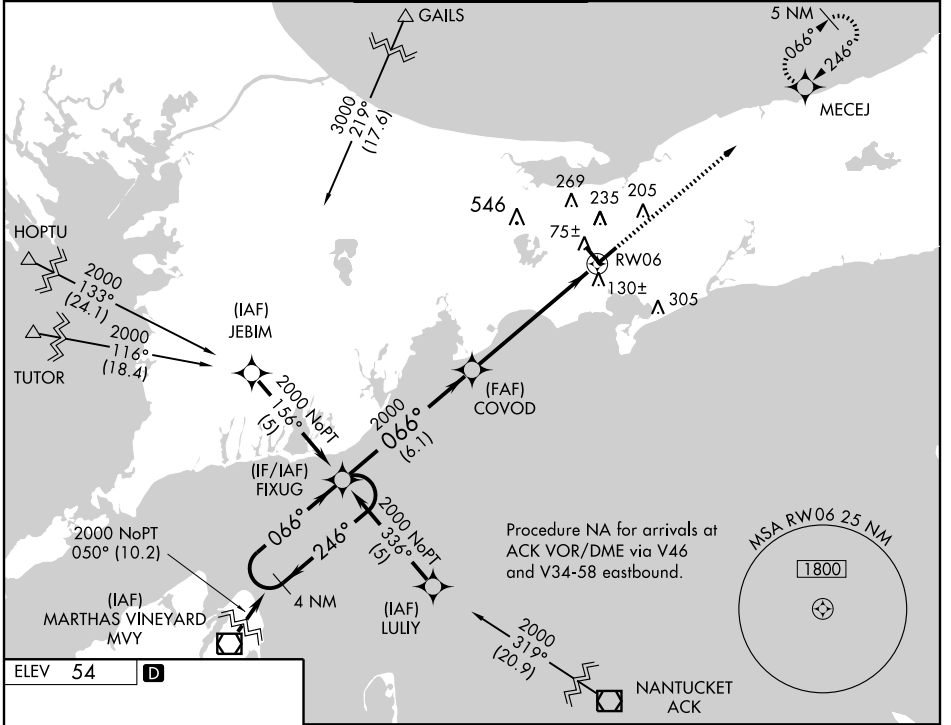

RNAV (GPS) RWY 6

WAAS CH 45799 W06A	APP CRS 066°	Rwy Idg 5019 TDZE 45 Apt Elev 54
--	------------------------	---

HYANNIS/BARNSTABLE MUNI-BOARDMAN/POLANDO FIELD (HYA)

V DME/DME RNP-0.3 NA. BARO-VNAV NA below -1.5°C (5°F). BARO-VNAV NA when using Chatham altimeter setting. If local altimeter setting not received, use Chatham altimeter setting and increase all DAs/MDAs 40 feet.

A MISSED APPROACH: Climb to 1700 direct MECEJ and hold.

ATIS 123.8	CAPE APP CON ★ 118.2 284.6	HYANNIS TOWER ★ 119.5 (CTAF) 257.8	GND CON 121.9	CLNC DEL 125.15	UNICOM 122.95
----------------------	--------------------------------------	--	-------------------------	---------------------------	-------------------------

RNAV (GPS) RWY 6