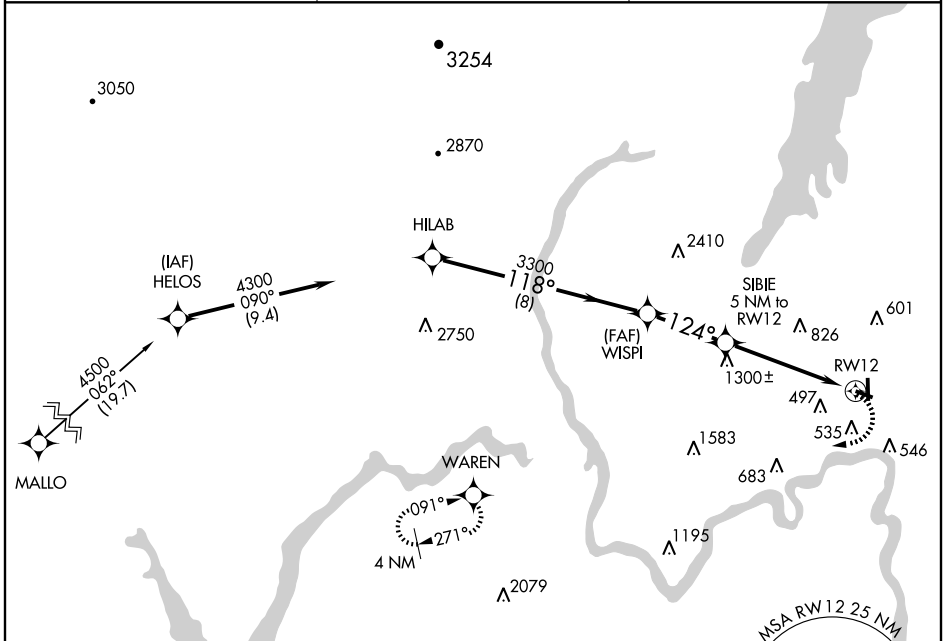

RNAV (GPS) RWY 12

GLENS FALLS/ FLOYD BENNETT MEMORIAL (GFL)

APP CRS	Rwy Idg	4000
124°	TDZE	328
	Apt Elev	328

<p>▽ GPS or RNP-0.3 required.</p> <p>▲ NA DME/DME RNP-0.3 NA.</p>	<p>MISSED APPROACH: Climbing right turn to 4000 direct to WAREN WP and hold.</p>
---	--

<p>ASOS</p> <p>119.925</p>	<p>ALBANY APP CON</p> <p>132.825 307.2</p>	<p>UNICOM</p> <p>123.0 (CTAF) 0</p>
-----------------------------------	---	--

NE-2, 22 OCT 2009 to 19 NOV 2009

NE-2, 22 OCT 2009 to 19 NOV 2009

CATEGORY	A	B	C	D
LNAV MDA	1560-1¼ 1232 (1300-1¼)	1560-1½ 1232 (1300-1½)	1560-3	1232 (1300-3)
CIRCLING	1560-1¼ 1232 (1300-1¼)	1560-1½ 1232 (1300-1½)	1560-3	1232 (1300-3)