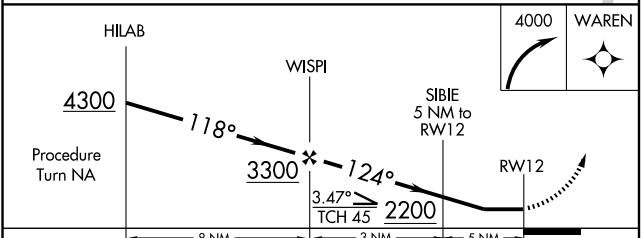

RNAV (GPS) RWY 12

GLENS FALLS/ FLOYD BENNETT MEMORIAL (GFL)

APP CRS	Rwy Idg	4000
124°	TDZE	328
	Apt Elev	328

<p>▽ GPS or RNP-0.3 required.</p> <p>▲ NA DME/DME RNP-0.3 NA.</p>	<p>MISSED APPROACH: Climbing right turn to 4000 direct to WAREN WP and hold.</p>
---	--

<p>ASOS</p> <p>119.925</p>	<p>ALBANY APP CON</p> <p>132.825 307.2</p>	<p>UNICOM</p> <p>123.0 (CTAF) 0</p>
-----------------------------------	---	--

NE-2, 22 OCT 2009 to 19 NOV 2009

NE-2, 22 OCT 2009 to 19 NOV 2009