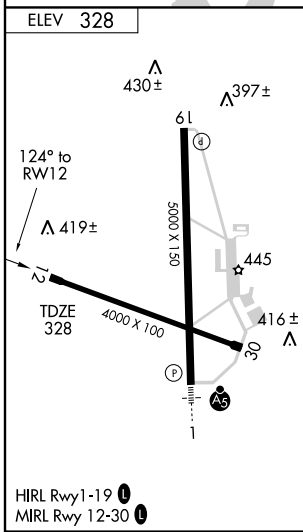

RNAV (GPS) RWY 12

GLENS FALLS/ FLOYD BENNETT MEMORIAL (GFL)

APP CRS	Rwy Idg	4000
124°	TDZE	328
	Apt Elev	328

<p>▽ GPS or RNP-0.3 required.</p> <p>▲ NA DME/DME RNP-0.3 NA.</p>	<p>MISSED APPROACH: Climbing right turn to 4000 direct to WAREN WP and hold.</p>
---	--

<p>ASOS</p> <p>119.925</p>	<p>ALBANY APP CON</p> <p>132.825 307.2</p>	<p>UNICOM</p> <p>123.0 (CTAF) 0</p>
-----------------------------------	---	--

NE-2, 22 OCT 2009 to 19 NOV 2009

NE-2, 22 OCT 2009 to 19 NOV 2009

CATEGORY	A	B	C	D
LNAV MDA	1560-1¼ 1232 (1300-1¼)	1560-1½ 1232 (1300-1½)	1560-3	1232 (1300-3)
CIRCLING	1560-1¼ 1232 (1300-1¼)	1560-1½ 1232 (1300-1½)	1560-3	1232 (1300-3)