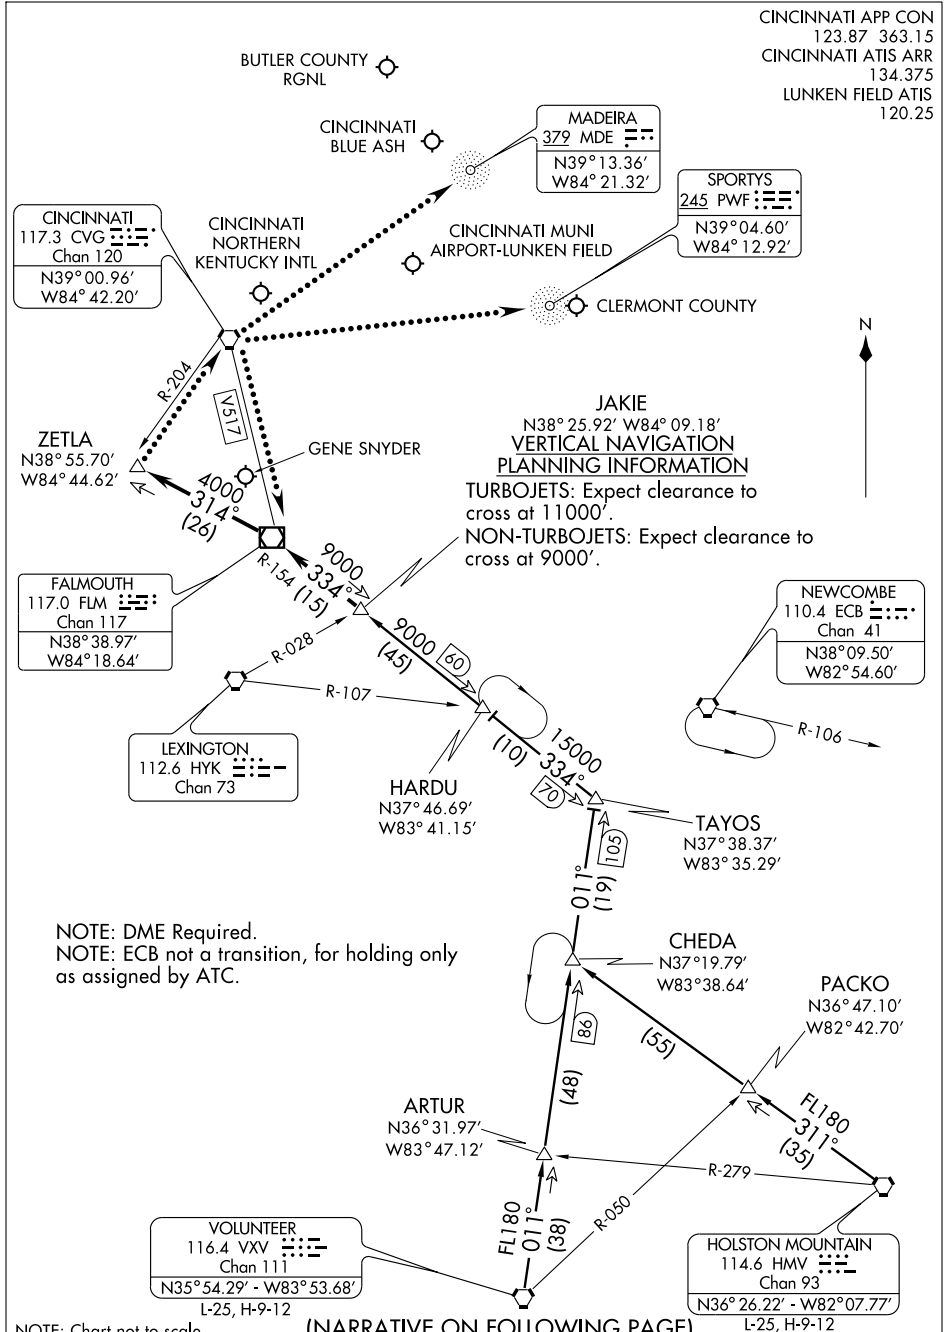

HARDU TWO ARRIVAL (JAKIE.HARDU2)

CINCINNATI, OHIO

CINCINNATI APP CON
123.87 363.15
CINCINNATI ATIS ARR
134.375
LUNKEN FIELD ATIS
120.25

SE-1, 22 OCT 2009 to 19 NOV 2009

SE-1, 22 OCT 2009 to 19 NOV 2009

(NARRATIVE ON FOLLOWING PAGE)

HARDU TWO ARRIVAL (JAKIE.HARDU2)

CINCINNATI, OHIO