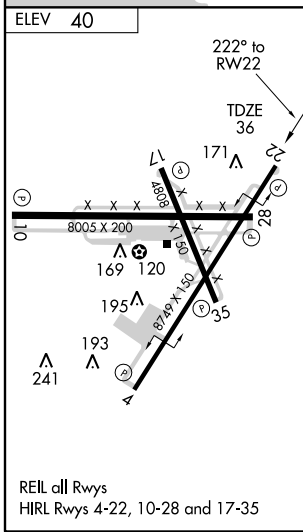

# RNAV (GPS) RWY 22

WALLOPS FLIGHT FACILITY (WAL)

APP CRS <b>222°</b>	Rwy Idg <b>8749</b>
	TDZE <b>36</b>
	Apt Elev <b>40</b>

**NA** Straight-in minimums NA at night.  
GPS or RNP -0.3 required. DME/DME RNP -0.3 NA.

**MISSED APPROACH:** Climbing right turn to 2000  
direct MAGGO WP and hold.

ASOS <b>119.175</b>	PATUXENT APP CON* <b>127.95 314.0</b>	NASA WALLOPS TOWER* <b>126.5 394.3</b>	CLNC DEL <b>121.7</b>
------------------------	--	---	--------------------------

CATEGORY	A	B	C	D
LNAV MDA	480-1	444 (500-1)	480-1¼ 444 (500-1¼)	480-1½ 444 (500-1½)
CIRCLING	600-1	560 (600-1)	600-1½ 560 (600-1½)	600-2 560 (600-2)