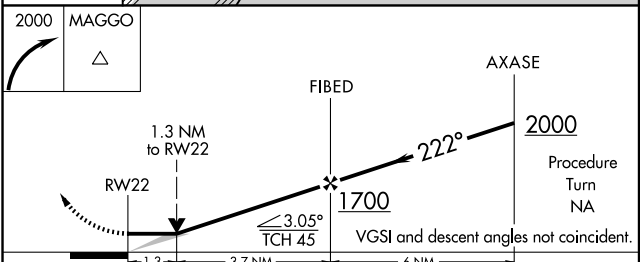

# RNAV (GPS) RWY 22

WALLOPS FLIGHT FACILITY (WAL)

APP CRS <b>222°</b>	Rwy Idg <b>8749</b>
	TDZE <b>36</b>
	Apt Elev <b>40</b>

**NA** Straight-in minimums NA at night.  
GPS or RNP -0.3 required. DME/DME RNP -0.3 NA.

**MISSED APPROACH:** Climbing right turn to 2000  
direct MAGGO WP and hold.

ASOS <b>119.175</b>	PATUXENT APP CON* <b>127.95 314.0</b>	NASA WALLOPS TOWER* <b>126.5 394.3</b>	CLNC DEL <b>121.7</b>
------------------------	--	---	--------------------------