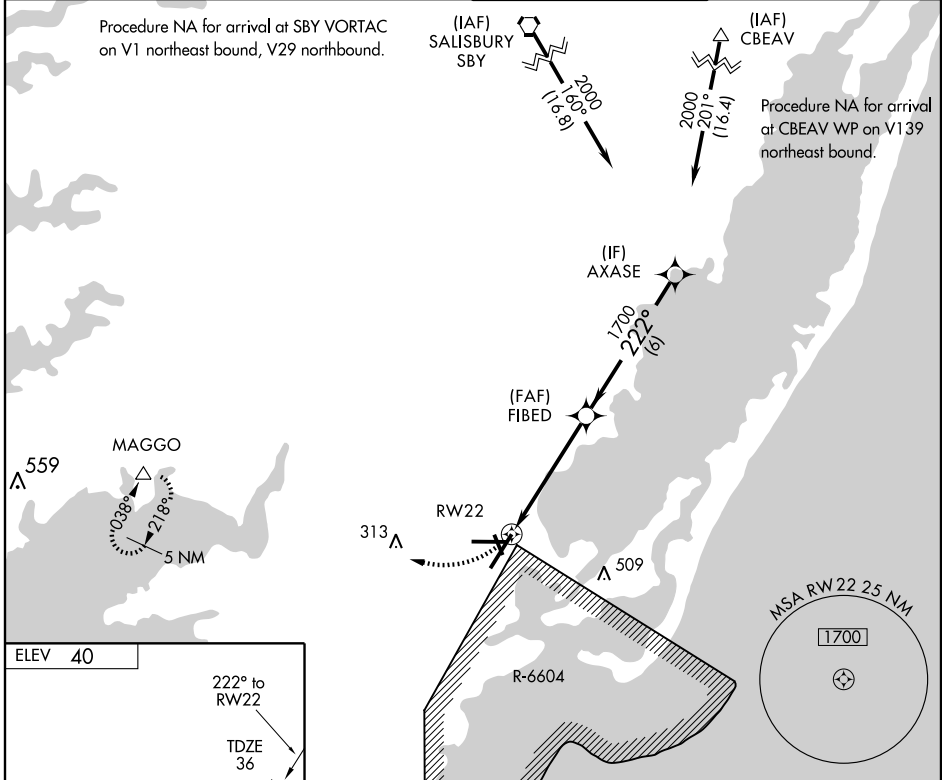

# RNAV (GPS) RWY 22

WALLOPS FLIGHT FACILITY (WAL)

APP CRS <b>222°</b>	Rwy Idg <b>8749</b>
	TDZE <b>36</b>
	Apt Elev <b>40</b>

**NA** Straight-in minimums NA at night.  
GPS or RNP -0.3 required. DME/DME RNP -0.3 NA.

**MISSED APPROACH:** Climbing right turn to 2000  
direct MAGGO WP and hold.

ASOS <b>119.175</b>	PATUXENT APP CON* <b>127.95 314.0</b>	NASA WALLOPS TOWER* <b>126.5 394.3</b>	CLNC DEL <b>121.7</b>
------------------------	--	---	--------------------------

CATEGORY	A	B	C	D
LNAV MDA	480-1	444 (500-1)	480-1¼ 444 (500-1¼)	480-1½ 444 (500-1½)
CIRCLING	600-1	560 (600-1)	600-1½ 560 (600-1½)	600-2 560 (600-2)