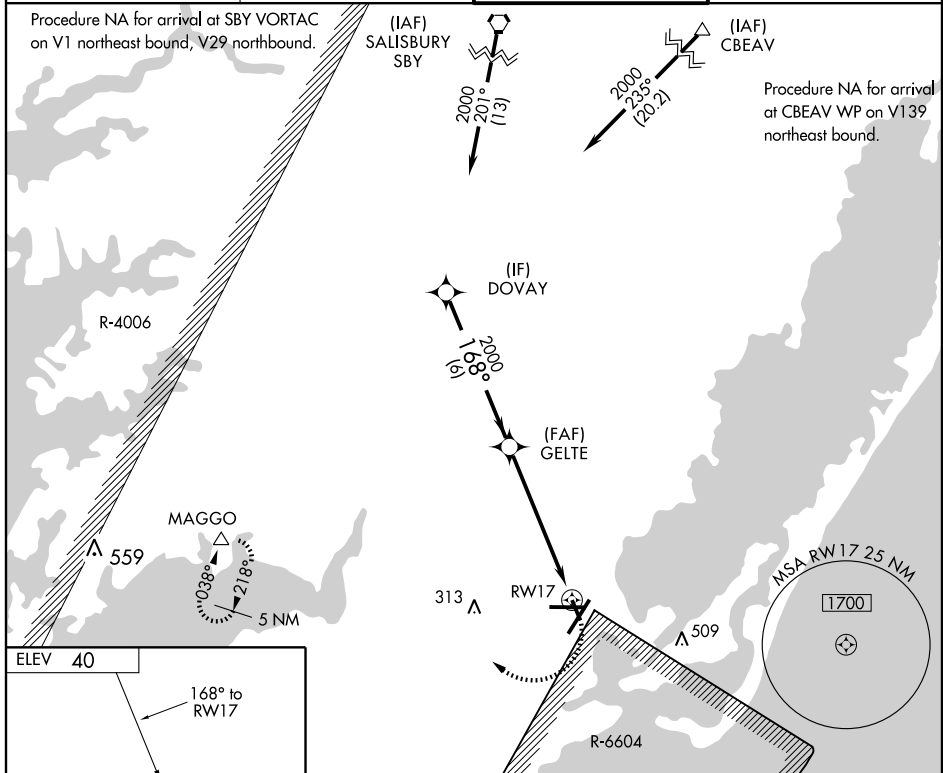

RNAV (GPS) RWY 17

WALLOPS FLIGHT FACILITY (WAL)

APP CRS	Rwy Idg	4808
168°	TDZE	39
	Apt Elev	40

<p>▽ GPS or RNP -0.3 required.</p> <p>△ NA DME/DME RNP -0.3 NA.</p>	<p>MISSED APPROACH: Climbing right turn to 2000 direct MAGGO WP and hold.</p>
---	---

ASOS 119.175	PATUXENT APP CON* 127.95 314.0	NASA WALLOPS TOWER* 126.5 394.3	CLNC DEL 121.7
------------------------	--	---	--------------------------

NE-3, 22 OCT 2009 to 19 NOV 2009

NE-3, 22 OCT 2009 to 19 NOV 2009

REIL all Rwys
HIRL Rwys 4-22, 10-28 and 17-35

	DOVOY	GELTE	2000	MAGGO
	2000	2000	1.3 NM to RWY 17	△
Procedure Turn NA	VGSIs and descent angles not coincident.		3.05° TCH 45	
	6 NM	4.6 NM	1.3	
CATEGORY	A	B	C	D
LNAV MDA	480-1	441 (500-1)	480-1¼ 441 (500-1¼)	480-1½ 441 (500-1½)
CIRCLING	600-1	560 (600-1)	600-1½ 560 (600-1½)	600-2 560 (600-2)