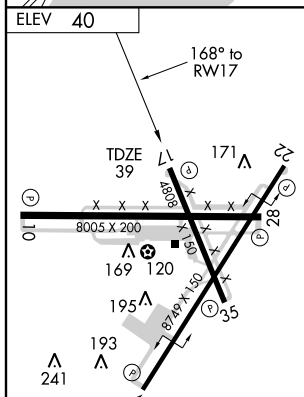

RNAV (GPS) RWY 17

WALLOPS FLIGHT FACILITY (WAL)

APP CRS	Rwy Idg	4808
168°	TDZE	39
	Apt Elev	40

<p>▽ GPS or RNP -0.3 required.</p> <p>△ NA DME/DME RNP -0.3 NA.</p>	<p>MISSED APPROACH: Climbing right turn to 2000 direct MAGGO WP and hold.</p>
---	---

ASOS 119.175	PATUXENT APP CON* 127.95 314.0	NASA WALLOPS TOWER* 126.5 394.3	CLNC DEL 121.7
------------------------	--	---	--------------------------

NE-3, 22 OCT 2009 to 19 NOV 2009

NE-3, 22 OCT 2009 to 19 NOV 2009

REIL all Rwys
HIRL Rwys 4-22, 10-28 and 17-35

	DOVOY	GELTE	2000	MAGGO
	2000	2000	1.3 NM to RWY 17	△
Procedure Turn NA	VGSIs and descent angles not coincident.		3.05° TCH 45	
	6 NM	4.6 NM	1.3	
CATEGORY	A	B	C	D
LNAV MDA	480-1	441 (500-1)	480-1¼ 441 (500-1¼)	480-1½ 441 (500-1½)
CIRCLING	600-1	560 (600-1)	600-1½ 560 (600-1½)	600-2 560 (600-2)