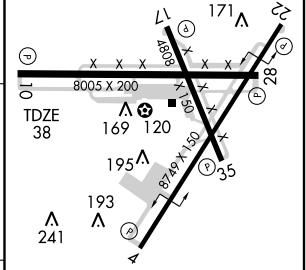

RNAV (GPS) RWY 10

WALLOPS FLIGHT FACILITY (WAL)

APP CRS	Rwy Idg	8005
112°	TDZE	38
	Apt Elev	40

<p>▽ NA</p> <p>GPS or RNP -0.3 required. DME/DME RNP -0.3 NA.</p>	<p>MISSED APPROACH: Climbing left turn to 2000 direct MAGGO WP and hold.</p>	
<p>ASOS</p> <p>119.175</p>	<p>PATUXENT APP CON*</p> <p>127.95 314.0</p>	<p>NASA WALLOPS TOWER*</p> <p>126.5 394.3</p>
		<p>CLNC DEL</p> <p>121.7</p>

NE-3, 22 OCT 2009 to 19 NOV 2009

NE-3, 22 OCT 2009 to 19 NOV 2009

CATEGORY	A	B	C	D
RNAV MDA	640-1	602 (600-1)	640-1¾ 602 (600-1¾)	640-2 602 (600-2)
CIRCLING	640-1	600 (600-1)	640-1¾ 600 (600-1¾)	640-2 600 (600-2)

REIL all Rwys
HIRL Rws 4-22, 10-28 and 17-35