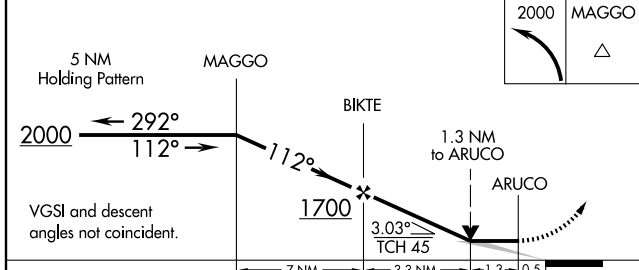

CATEGORY	A	B	C	D
RNAV MDA	640-1	602 (600-1)	640-1¾ 602 (600-1¾)	640-2 602 (600-2)
CIRCLING	640-1	600 (600-1)	640-1¾ 600 (600-1¾)	640-2 600 (600-2)

REIL all Rwys
HIRL Rws 4-22, 10-28 and 17-35