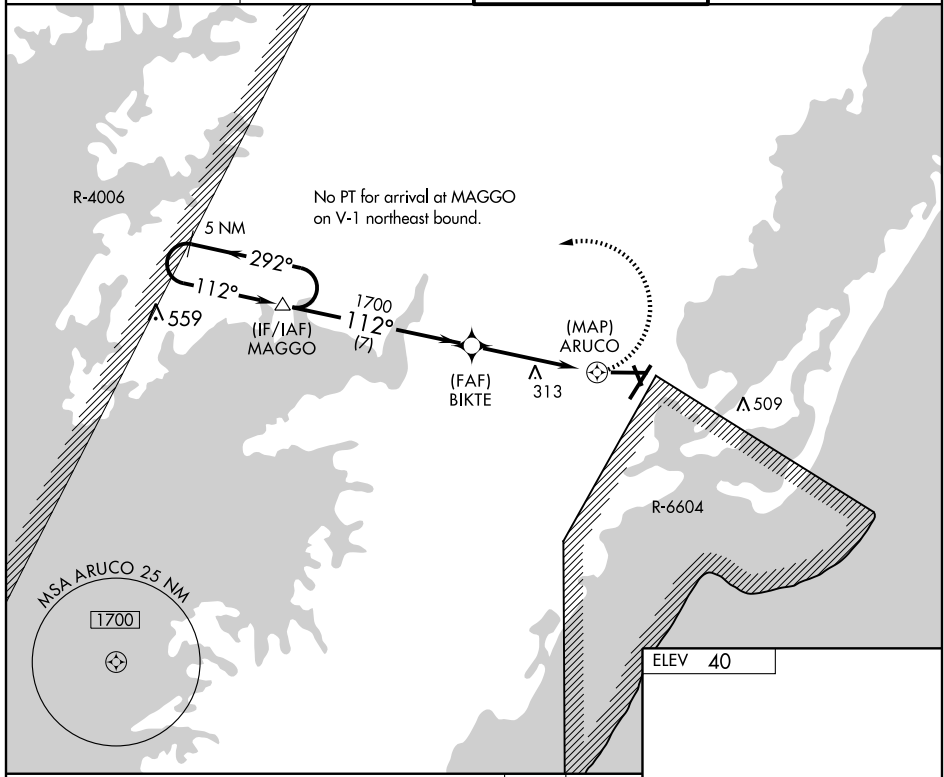

RNAV (GPS) RWY 10

WALLOPS FLIGHT FACILITY (WAL)

APP CRS	Rwy Idg	8005
112°	TDZE	38
	Apt Elev	40

<p>▽ NA</p> <p>GPS or RNP -0.3 required. DME/DME RNP -0.3 NA.</p>	<p>MISSED APPROACH: Climbing left turn to 2000 direct MAGGO WP and hold.</p>	
<p>ASOS</p> <p>119.175</p>	<p>PATUXENT APP CON*</p> <p>127.95 314.0</p>	<p>NASA WALLOPS TOWER*</p> <p>126.5 394.3</p>
		<p>CLNC DEL</p> <p>121.7</p>