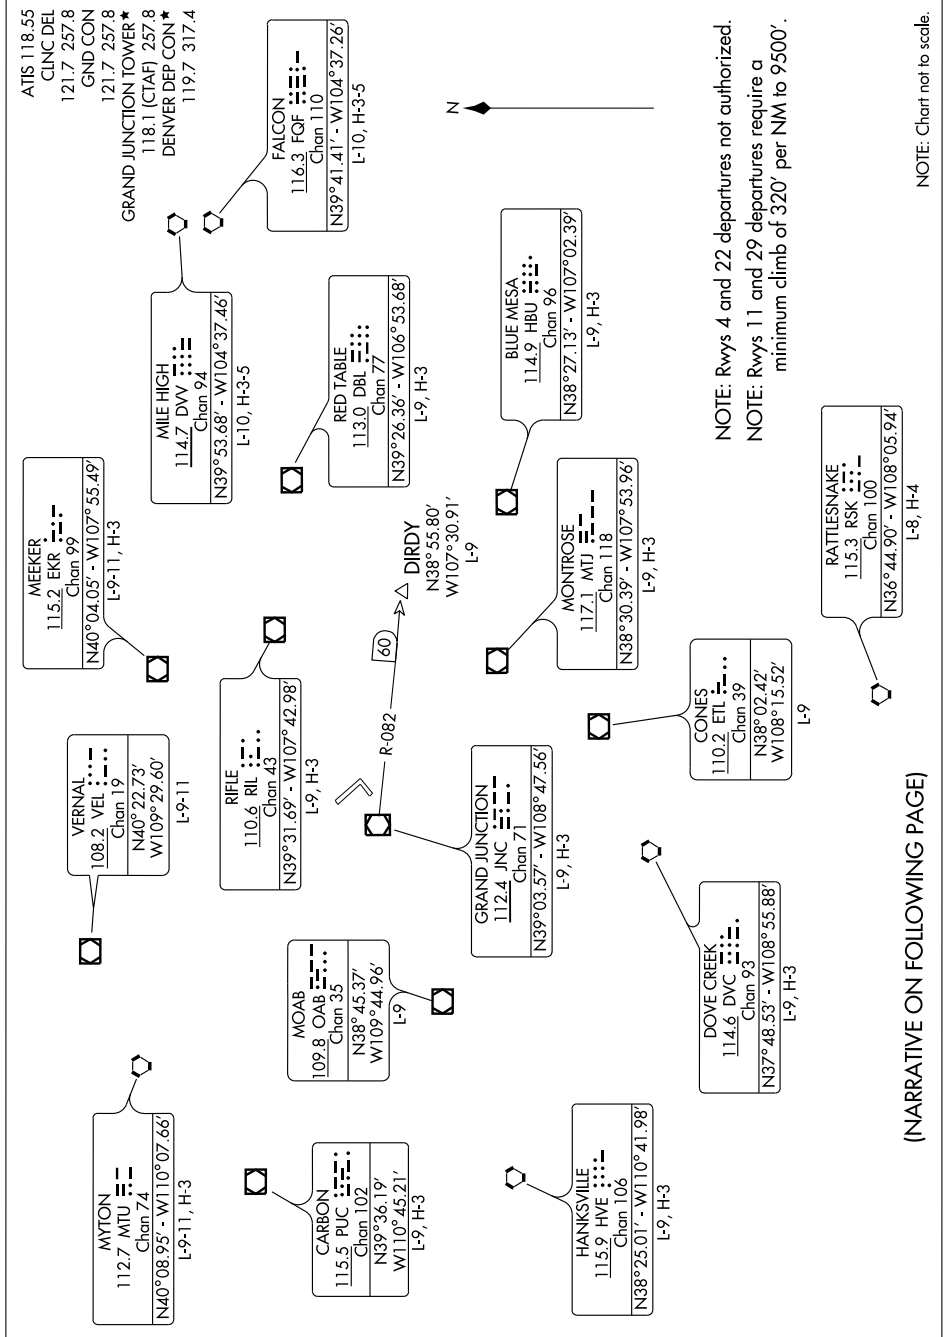

GRAND MESA ONE DEPARTURE

SL-634 (FAA)

SW-1, 22 OCT 2009 to 19 NOV 2009

(NARRATIVE ON FOLLOWING PAGE)

NOTE: Chart not to scale.

GRAND MESA ONE DEPARTURE

SW-1, 22 OCT 2009 to 19 NOV 2009