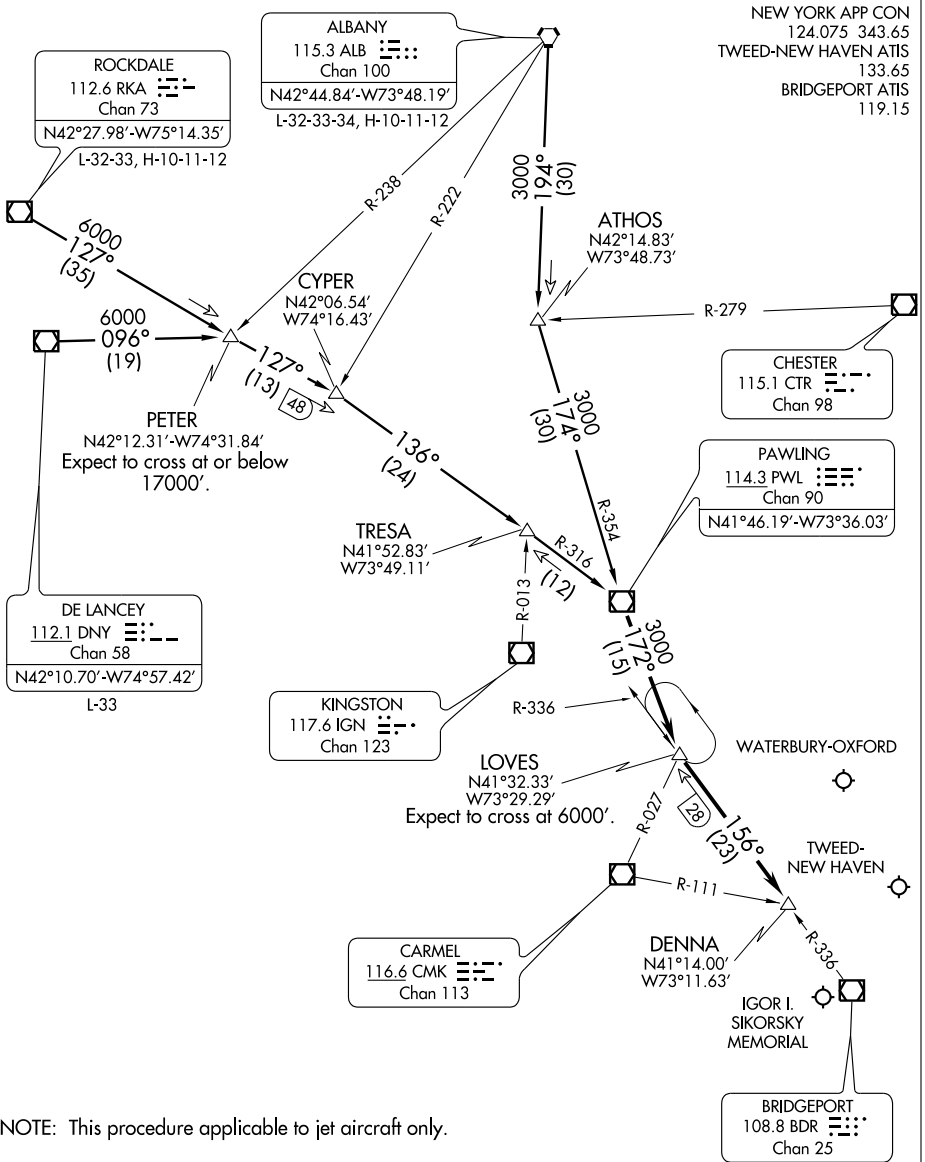

BRIDGEPORT ONE ARRIVAL

ST-621 (FAA)

BRIDGEPORT, CONNECTICUT

NE-1, 22 OCT 2009 to 19 NOV 2009

NE-1, 22 OCT 2009 to 19 NOV 2009

NOTE: This procedure applicable to jet aircraft only.

NOTE: Chart not to scale.

(NARRATIVE ON FOLLOWING PAGE)

BRIDGEPORT ONE ARRIVAL

BRIDGEPORT, CONNECTICUT