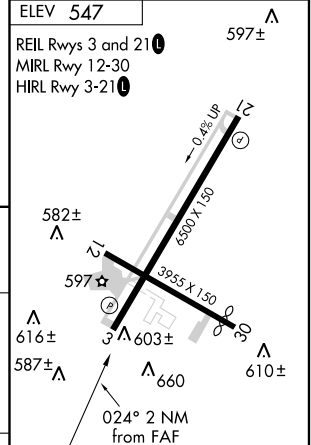

VORTAC BWG 117.9 Chan 126	APP CRS 024°	Rwy Idg TDZE Apt Elev N/A N/A 547
---	------------------------	---

When local altimeter setting not received use Glasgow altimeter setting and increase all MDA 80 feet and Circling Cat. C visibility ¼ mile.

MISSED APPROACH: Climb to 2400 then right turn direct BWG VORTAC and hold.

ASOS 127.825	MEMPHIS CENTER 133.85 317.6	CTAF 123.0
------------------------	---------------------------------------	----------------------

SE-1, 22 OCT 2009 to 19 NOV 2009

SE-1, 22 OCT 2009 to 19 NOV 2009

CATEGORY	A	B	C	D	FAF to MAP 2 NM					
CIRCLING	1000-1 453 (500-1)	1120-1 573 (600-1)	1120-1½ 573 (600-1½)	1120-2 573 (600-2)	Knots	60	90	120	150	180
					Min:Sec	2:00	1:20	1:00	0:48	0:40