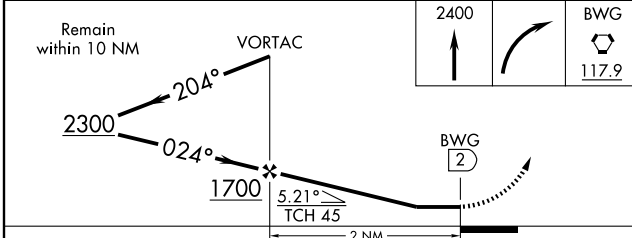

VORTAC BWG 117.9 Chan 126	APP CRS 024°	Rwy Idg TDZE Apt Elev N/A N/A 547
---	------------------------	---

When local altimeter setting not received use Glasgow altimeter setting and increase all MDA 80 feet and Circling Cat. C visibility ¼ mile.

MISSED APPROACH: Climb to 2400 then right turn direct BWG VORTAC and hold.

ASOS 127.825	MEMPHIS CENTER 133.85 317.6	CTAF 123.0
------------------------	---------------------------------------	----------------------

SE-1, 22 OCT 2009 to 19 NOV 2009

SE-1, 22 OCT 2009 to 19 NOV 2009

CATEGORY	A	B	C	D	FAF to MAP 2 NM					
CIRCLING	1000-1 453 (500-1)	1120-1 573 (600-1)	1120-1½ 573 (600-1½)	1120-2 573 (600-2)	Knots	60	90	120	150	180
					Min:Sec	2:00	1:20	1:00	0:48	0:40