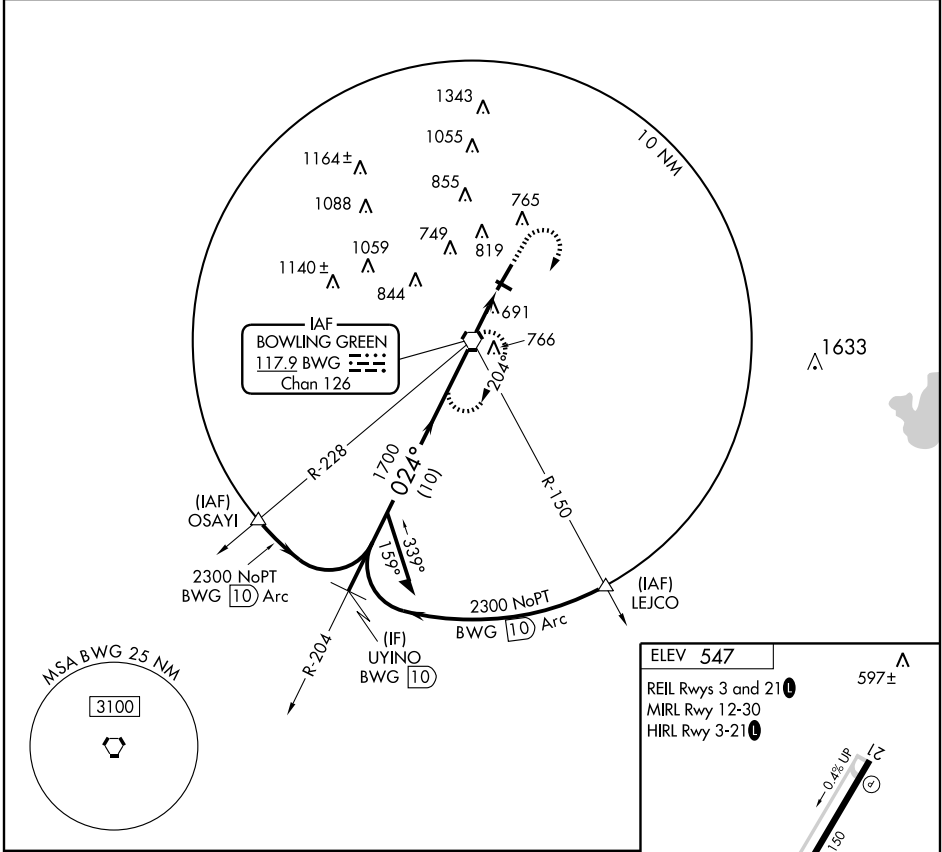

VORTAC BWG 117.9 Chan 126	APP CRS 024°	Rwy Idg TDZE Apt Elev N/A N/A 547
---	------------------------	---

When local altimeter setting not received use Glasgow altimeter setting and increase all MDA 80 feet and Circling Cat. C visibility ¼ mile.

MISSED APPROACH: Climb to 2400 then right turn direct BWG VORTAC and hold.

ASOS 127.825	MEMPHIS CENTER 133.85 317.6	CTAF 123.0
------------------------	---------------------------------------	----------------------

SE-1, 22 OCT 2009 to 19 NOV 2009

SE-1, 22 OCT 2009 to 19 NOV 2009

CATEGORY	A	B	C	D	FAF to MAP 2 NM					
CIRCLING	1000-1 453 (500-1)	1120-1 573 (600-1)	1120-1½ 573 (600-1½)	1120-2 573 (600-2)	Knots	60	90	120	150	180
					Min:Sec	2:00	1:20	1:00	0:48	0:40