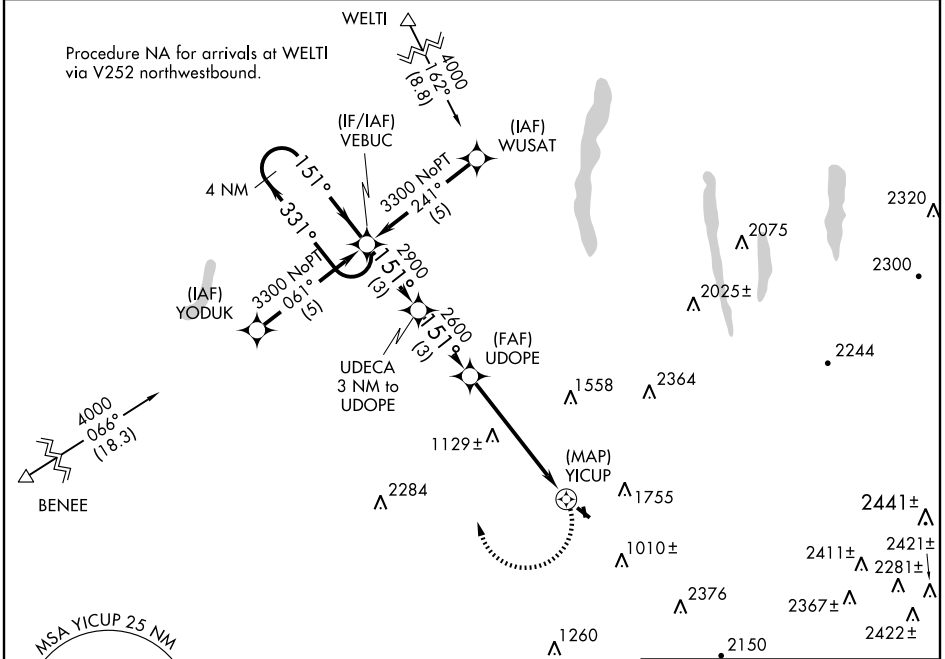

# RNAV (GPS) RWY 14

DANVILLE MUNI (DSV)

APP CRS <b>151°</b>	Rwy Idg <b>3500</b>
	TDZE <b>635</b>
	Apt Elev <b>662</b>

**▼** DME/DME RNP-0.3 NA. Procedure NA at night.  
**▲** If local altimeter setting not received, use Greater Rochester Intl altimeter setting and increase all MDAs 100 feet.

MISSED APPROACH: Climbing right turn to 3300 direct VEBUC and hold.

ASOS <b>118.325</b>	ROCHESTER APP CON <b>123.7 322.3</b>	UNICOM <b>123.0 (CTAF) 0</b>
------------------------	---	---------------------------------

NE-2, 22 OCT 2009 to 19 NOV 2009

NE-2, 22 OCT 2009 to 19 NOV 2009

CATEGORY	A	B	C	D
RNAV MDA	1400-1 765 (800-1)	1400-1¼ 765 (800-1¼)	1400-2¼ 765 (800-2¼)	NA
CIRCLING	1960-1¼ 1298 (1300-1¼)	2120-1½ 1458 (1500-1½)	2120-3 1458 (1500-3)	NA