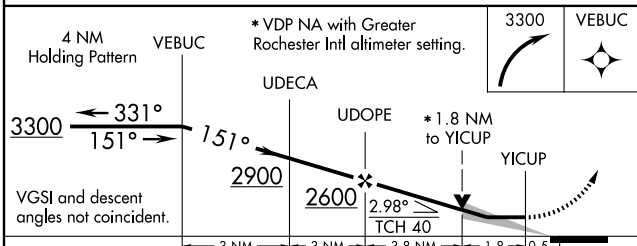

NE-2, 22 OCT 2009 to 19 NOV 2009

NE-2, 22 OCT 2009 to 19 NOV 2009