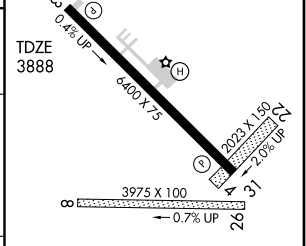

GPS RWY 13

SPEARFISH/ BLACK HILLS-CLYDE ICE FIELD (SPF)

APP CRS 114°	Rwy Idg 6400
	TDZE 3888
	Apt Elev 3931

NA MISSED APPROACH: Climbing left turn to 7000 direct ELRAP WP and hold.

AWOS-3 118.325	ELLSWORTH APP CON* 119.5 259.1	UNICOM 122.7 (CTAF)
--------------------------	--	-------------------------------

CATEGORY	A	B	C	D
S-13	4740-1 852 (900-1)	4740-1¼ 852 (900-1¼)		NA
CIRCLING	4800-1 869 (900-1)	4800-1¼ 869 (900-1¼)		NA

MIRL Rwy 13-31

GPS RWY 13

NC-1, 22 OCT 2009 to 19 NOV 2009

NC-1, 22 OCT 2009 to 19 NOV 2009