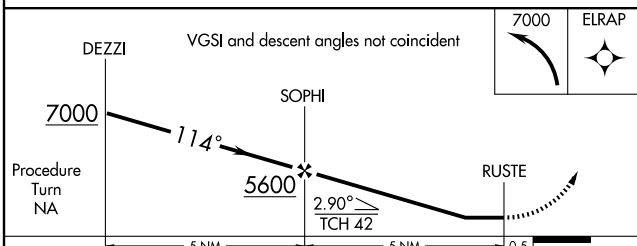

GPS RWY 13

SPEARFISH/ BLACK HILLS-CLYDE ICE FIELD (SPF)

APP CRS 114°	Rwy Idg 6400
	TDZE 3888
	Apt Elev 3931

NA MISSED APPROACH: Climbing left turn to 7000 direct ELRAP WP and hold.

AWOS-3 118.325	ELLSWORTH APP CON* 119.5 259.1	UNICOM 122.7 (CTAF)
--------------------------	--	-------------------------------