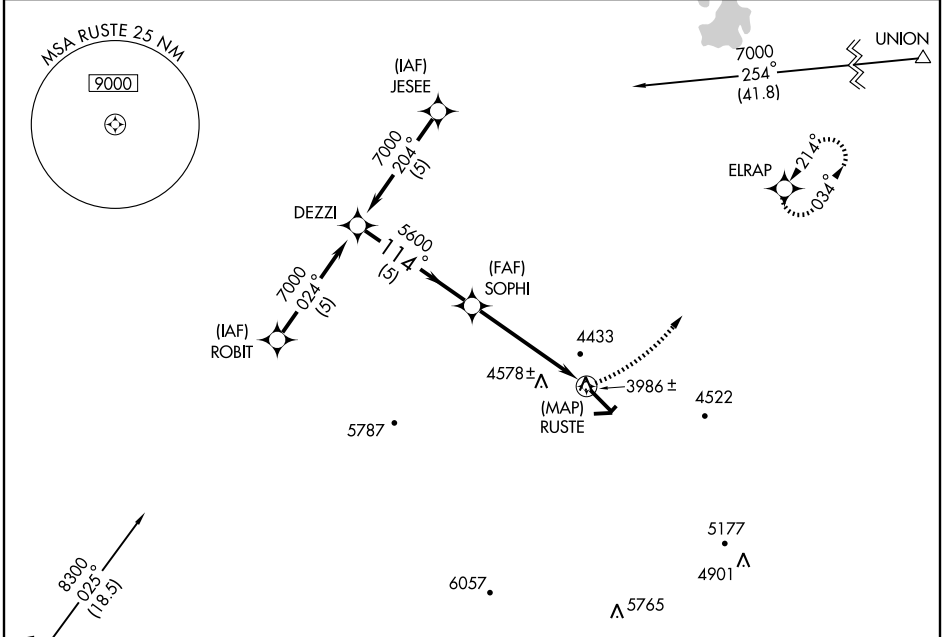

GPS RWY 13

SPEARFISH/ BLACK HILLS-CLYDE ICE FIELD (SPF)

APP CRS 114°	Rwy Idg 6400
	TDZE 3888
	Apt Elev 3931

NA MISSED APPROACH: Climbing left turn to 7000 direct ELRAP WP and hold.

AWOS-3 118.325	ELLSWORTH APP CON* 119.5 259.1	UNICOM 122.7 (CTAF)
--------------------------	--	-------------------------------

CATEGORY	A	B	C	D
S-13	4740-1 852 (900-1)	4740-1¼ 852 (900-1¼)		NA
CIRCLING	4800-1 869 (900-1)	4800-1¼ 869 (900-1¼)		NA

MIRL Rwy 13-31

GPS RWY 13

NC-1, 22 OCT 2009 to 19 NOV 2009

NC-1, 22 OCT 2009 to 19 NOV 2009