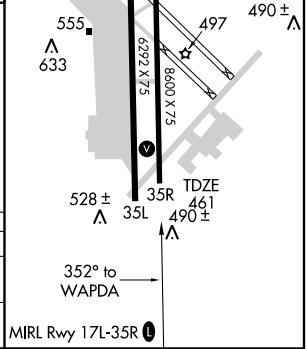

GPS RWY 35R

WACO/ TSTC WACO (CNW)

APP CRS 352°	Rwy Idg 8600
	TDZE 461
	Apt Elev 470

NA
ASR

MISSED APPROACH: Climb to 2300 direct LEROI and hold.

AWOS-3 134.225	WACO APP CON* 135.2 227.125	TSTC TOWER* 124.0 (CTAF) 255.7	GND CON 121.7	UNICOM 122.95
--------------------------	---------------------------------------	--	-------------------------	-------------------------

CATEGORY	A	B	C	D
S-35R	860-1 399 (400-1)		860-1 1/4 399 (400-1 1/4)	
CIRCLING	940-1	470 (500-1)	980-1 1/2 510 (600-1 1/2)	1020-2 550 (600-2)

SC-3, 22 OCT 2009 to 19 NOV 2009

SC-3, 22 OCT 2009 to 19 NOV 2009