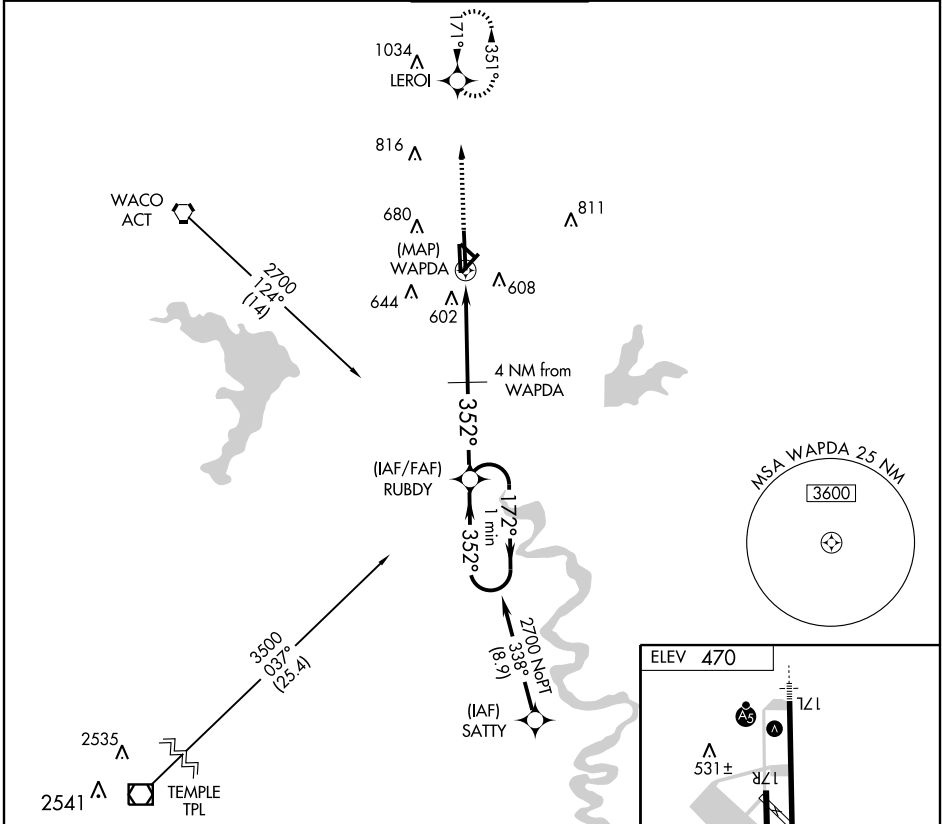

GPS RWY 35R

WACO/ TSTC WACO (CNW)

APP CRS 352°	Rwy Idg 8600
	TDZE 461
	Apt Elev 470

NA
ASR

MISSED APPROACH: Climb to 2300 direct LEROI and hold.

AWOS-3 134.225	WACO APP CON* 135.2 227.125	TSTC TOWER* 124.0 (CTAF) 255.7	GND CON 121.7	UNICOM 122.95
--------------------------	---------------------------------------	--	-------------------------	-------------------------

CATEGORY	A	B	C	D
S-35R	860-1 399 (400-1)		860-1 1/4 399 (400-1 1/4)	
CIRCLING	940-1	470 (500-1)	980-1 1/2 510 (600-1 1/2)	1020-2 550 (600-2)

SC-3, 22 OCT 2009 to 19 NOV 2009

SC-3, 22 OCT 2009 to 19 NOV 2009