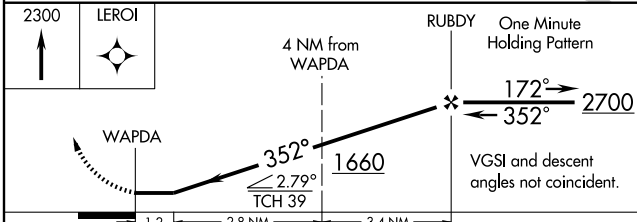

GPS RWY 35R

WACO/ TSTC WACO (CNW)

APP CRS 352°	Rwy Idg 8600
	TDZE 461
	Apt Elev 470

NA
ASR

MISSED APPROACH: Climb to 2300 direct LEROI and hold.

AWOS-3 134.225	WACO APP CON* 135.2 227.125	TSTC TOWER* 124.0 (CTAF) 255.7	GND CON 121.7	UNICOM 122.95
--------------------------	---------------------------------------	--	-------------------------	-------------------------

CATEGORY	A	B	C	D
S-35R	860-1 399 (400-1)		860-1 1/4 399 (400-1 1/4)	
CIRCLING	940-1	470 (500-1)	980-1 1/2 510 (600-1 1/2)	1020-2 550 (600-2)

SC-3, 22 OCT 2009 to 19 NOV 2009

SC-3, 22 OCT 2009 to 19 NOV 2009