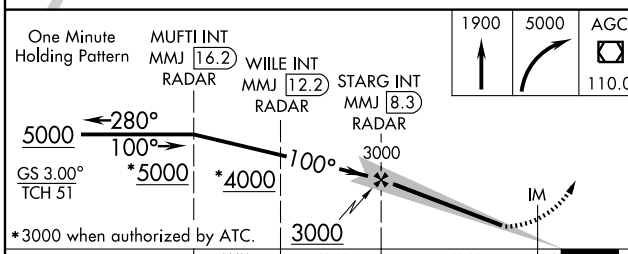

PITTSBURGH, PENNSYLVANIA

AL-570 (FAA)

ILS or LOC RWY 10R

PITTSBURGH INTL (PIT)

LOC I-GUT	APP CRS	Rwy Idg	10R	10C
108.9	100°	TDZE	1150	9709
		Apt Elev	1135	1139
			1204	1204

Simultaneous approach authorized with Rwy 10L. MISSED APPROACH: Climb to 1900, then climbing right turn to 5000 direct AGC VOR/DME and hold.

ATIS	PITTSBURGH APP CON	PITTSBURGH TOWER	GND CON	CLNC DEL
ARR 127.25		Rwys 10L-28R 128.3 291.7	SOUTH 121.9 348.6	
DEP 135.9	123.95 360.8	Rwys 10C-28C, 14-32 135.025 270.325	NORTH 127.8 348.6	126.75 353.7
		Rwy 10R-28L 119.1 270.325		

PITTSBURGH, PENNSYLVANIA
Amdt 10C 09183

40°29'N - 80°14'W

ILS or LOC RWY 10R

NE-4, 22 OCT 2009 to 19 NOV 2009

NE-4, 22 OCT 2009 to 19 NOV 2009