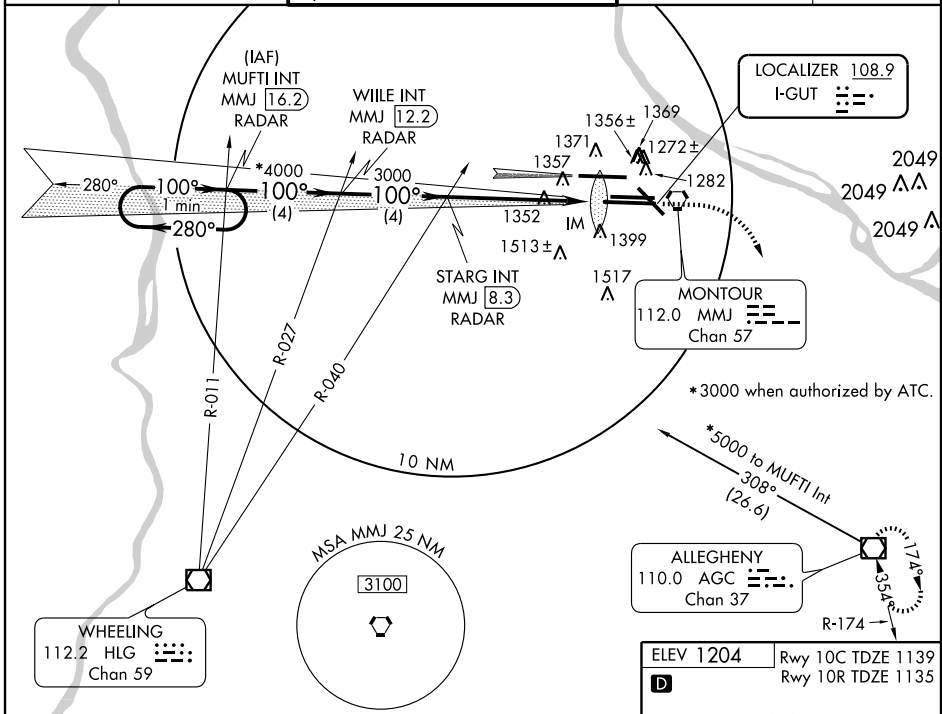

PITTSBURGH, PENNSYLVANIA

AL-570 (FAA)

ILS or LOC RWY 10R

PITTSBURGH INTL (PIT)

LOC I-GUT	APP CRS	Rwy Idg	10R	10C
108.9	100°	TDZE	1150	9709
		Apt Elev	1135	1139
			1204	1204

Simultaneous approach authorized with Rwy 10L. MISSED APPROACH: Climb to 1900, then climbing right turn to 5000 direct AGC VOR/DME and hold.

ATIS	PITTSBURGH APP CON	PITTSBURGH TOWER	GND CON	CLNC DEL
ARR 127.25		Rwys 10L-28R 128.3 291.7	SOUTH 121.9 348.6	
DEP 135.9	123.95 360.8	Rwys 10C-28C, 14-32 135.025 270.325	NORTH 127.8 348.6	126.75 353.7
		Rwy 10R-28L 119.1 270.325		

PITTSBURGH, PENNSYLVANIA
Amdt 10C 09183

40°29'N - 80°14'W

ILS or LOC RWY 10R

NE-4, 22 OCT 2009 to 19 NOV 2009

NE-4, 22 OCT 2009 to 19 NOV 2009