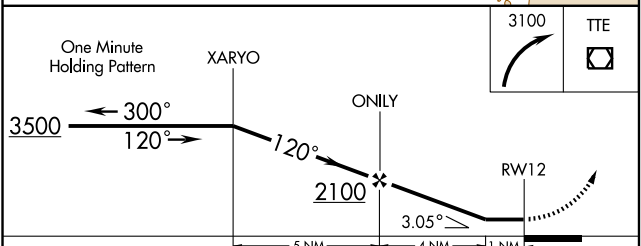

GPS RWY 12

PORTERVILLE MUNI (PTV)

APP CRS	Rwy Idg	5908
120°	TDZE	437
	Apt Elev	442

NA

MISSED APPROACH: Climbing right turn to 3100 direct TTE VOR/DME and hold.

AWOS-3
134.625

BAKERSFIELD APP CON *
120.5

UNICOM
122.8 (CTAF)

SW-2, 22 OCT 2009 to 19 NOV 2009

SW-2, 22 OCT 2009 to 19 NOV 2009

ELEV **442**

CATEGORY	A	B	C	D
S-12		800-1 363 (400-1)		800-1¼ 363 (400-1¼)
CIRCLING	880-1 438 (500-1)	900-1 458 (500-1)	900-1½ 458 (500-1½)	1000-2 558 (600-2)