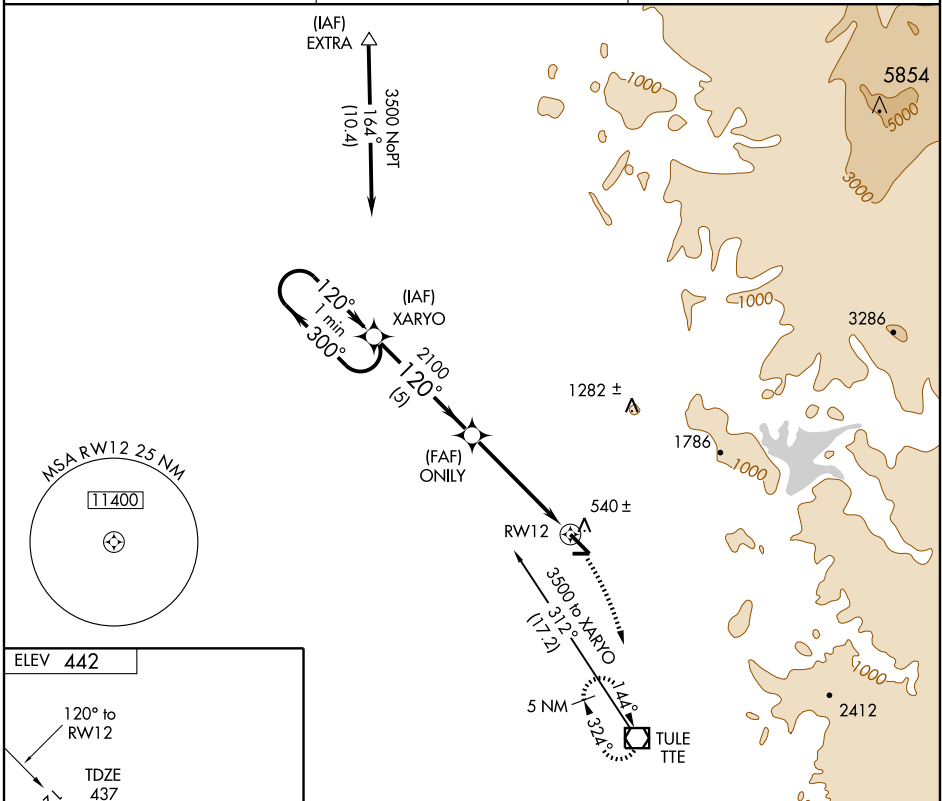

GPS RWY 12

PORTERVILLE MUNI (PTV)

APP CRS	Rwy Idg	5908
120°	TDZE	437
	Apt Elev	442

NA

MISSED APPROACH: Climbing right turn to 3100 direct TTE VOR/DME and hold.

AWOS-3
134.625

BAKERSFIELD APP CON *
120.5

UNICOM
122.8 (CTAF)

SW-2, 22 OCT 2009 to 19 NOV 2009

SW-2, 22 OCT 2009 to 19 NOV 2009

ELEV **442**

CATEGORY	A	B	C	D
S-12		800-1 363 (400-1)		800-1¼ 363 (400-1¼)
CIRCLING	880-1 438 (500-1)	900-1 458 (500-1)	900-1½ 458 (500-1½)	1000-2 558 (600-2)