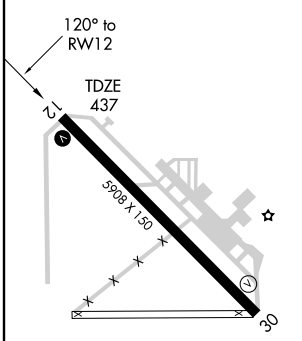

GPS RWY 12

PORTERVILLE MUNI (PTV)

APP CRS	Rwy Idg	5908
120°	TDZE	437
	Apt Elev	442

NA

MISSED APPROACH: Climbing right turn to 3100 direct TTE VOR/DME and hold.

AWOS-3
134.625

BAKERSFIELD APP CON *
120.5

UNICOM
122.8 (CTAF)

SW-2, 22 OCT 2009 to 19 NOV 2009

SW-2, 22 OCT 2009 to 19 NOV 2009

ELEV **442**

CATEGORY	A	B	C	D
S-12		800-1 363 (400-1)		800-1¼ 363 (400-1¼)
CIRCLING	880-1 438 (500-1)	900-1 458 (500-1)	900-1½ 458 (500-1½)	1000-2 558 (600-2)