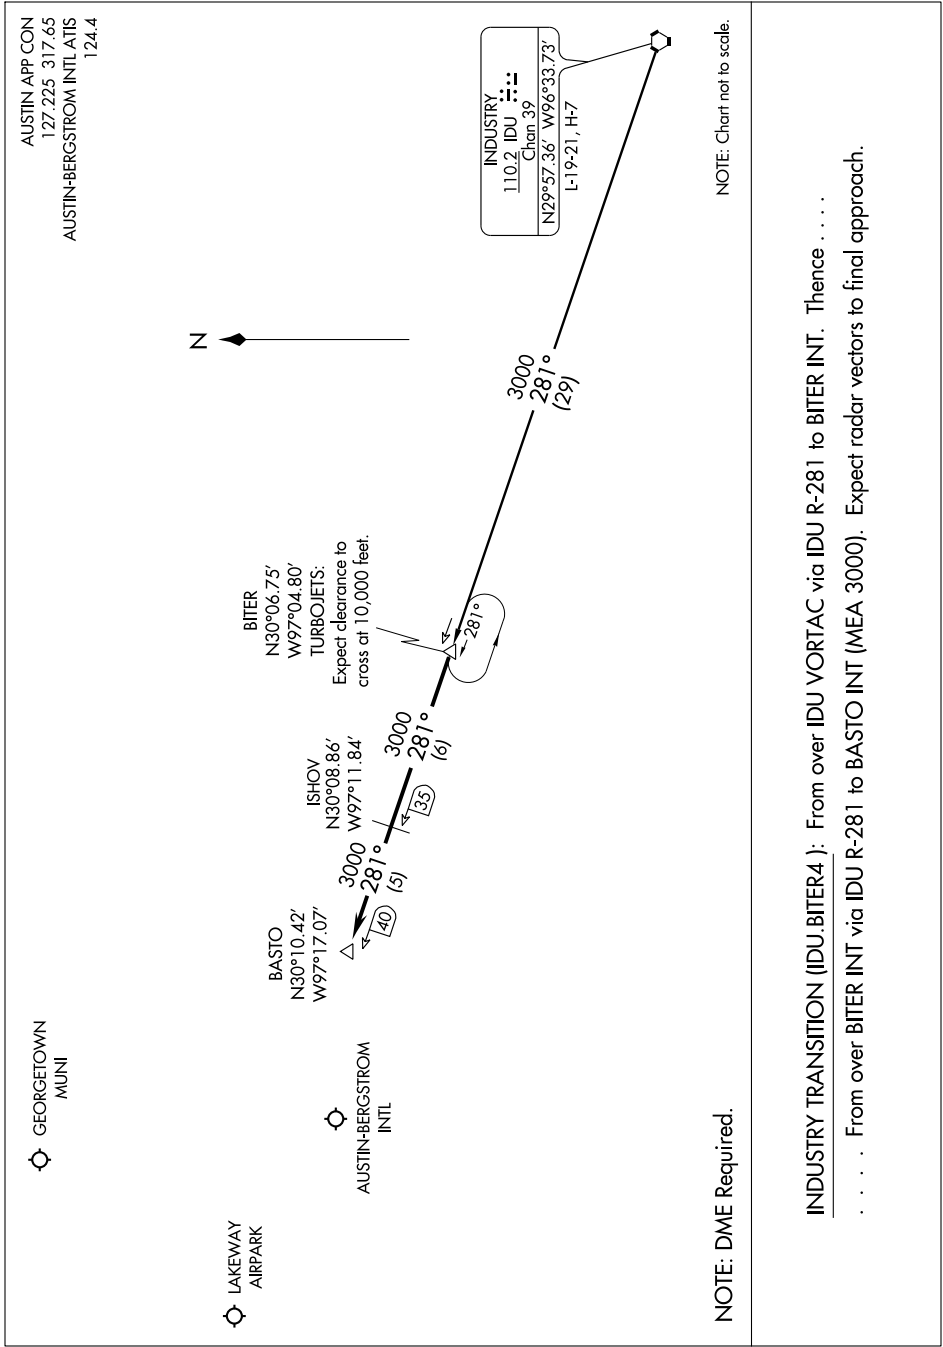

# BITER FOUR ARRIVAL (BITER.BITER4)

AUSTIN, TEXAS

600Z NOV 01 0600 UTC 2009 'E-CC

# BITER FOUR ARRIVAL (BITER.BITER4)

AUSTIN, TEXAS

NOTE: Chart not to scale.

NOTE: DME Required.

INDUSTRY TRANSITION (IDU.BITER4 ): From over IDU VORTAC via IDU R-281 to BITER INT. Thence . . . .

. . . . From over BITER INT via IDU R-281 to BASTO INT (MEA 3000). Expect radar vectors to final approach.