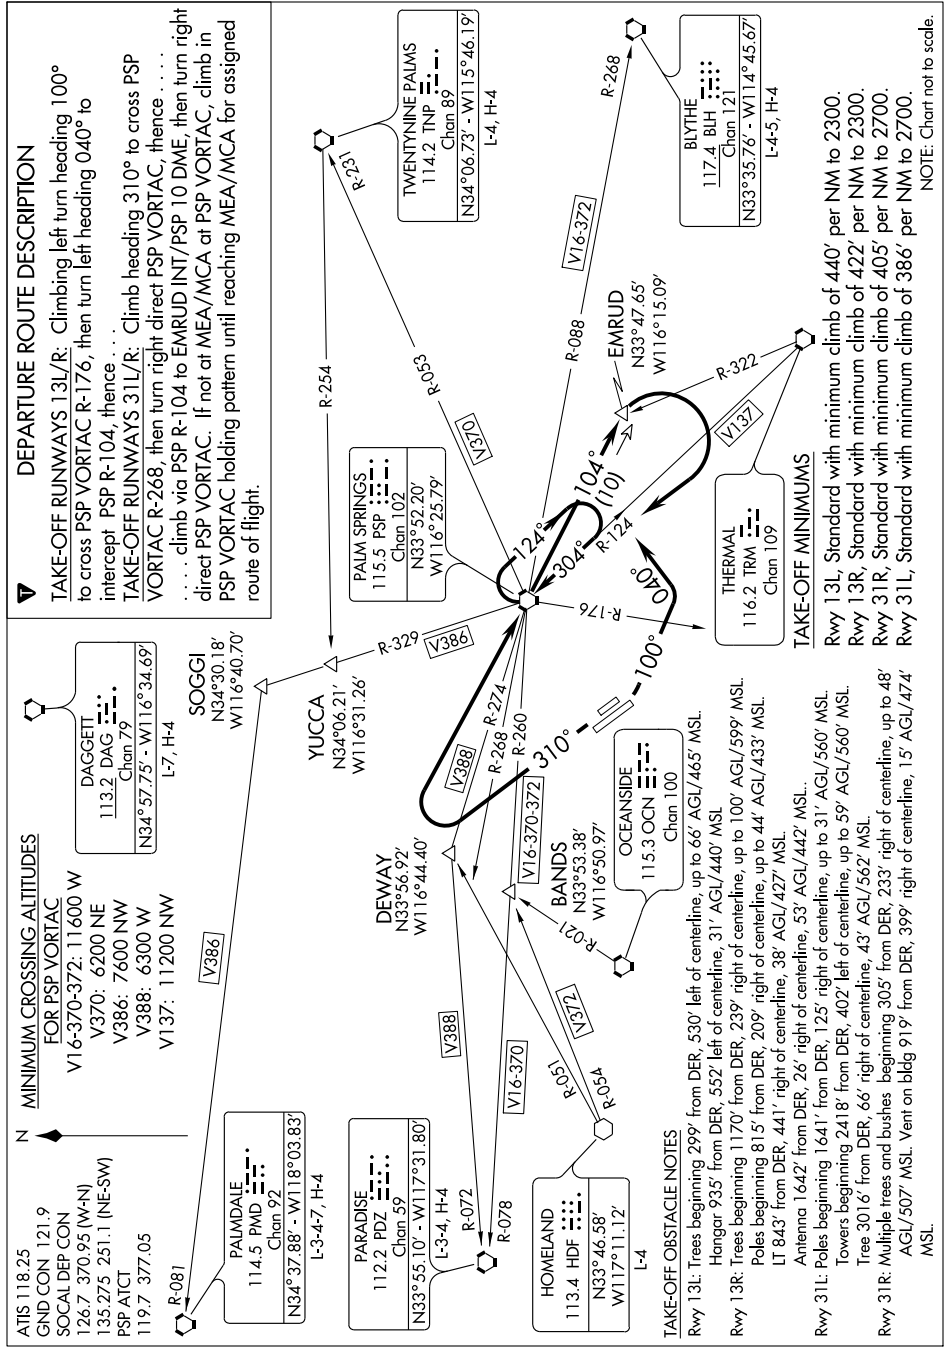

CATHEDRAL ONE DEPARTURE

600Z MON 61 01 600Z TUE 22 '8-MS

CATHEDRAL ONE DEPARTURE

SW-3, 22 OCT 2009 to 19 NOV 2009