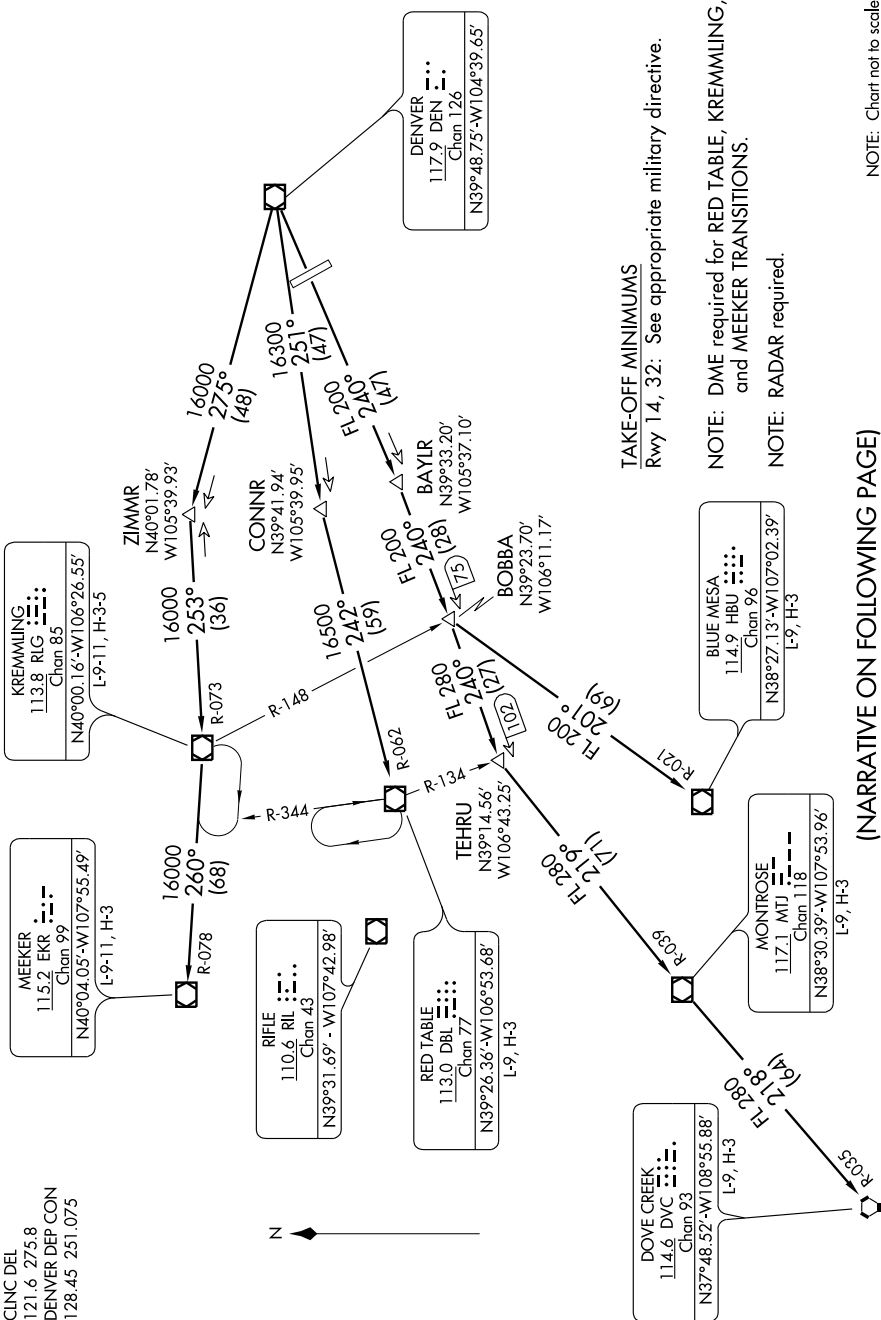

ROCKIES SEVEN DEPARTURE

SL-538 (FAA)

AURORA/BUCKLEY AFB (BKF)
AURORA, COLORADO

SW-1, 22 OCT 2009 to 19 NOV 2009

TAKE-OFF MINIMUMS
Rwy 14, 32: See appropriate military directive.

NOTE: DME required for RED TABLE, KREMMLING, and MEEKER TRANSITIONS.

NOTE: RADAR required.

(NARRATIVE ON FOLLOWING PAGE)

NOTE: Chart not to scale.

SW-1, 22 OCT 2009 to 19 NOV 2009

ROCKIES SEVEN DEPARTURE