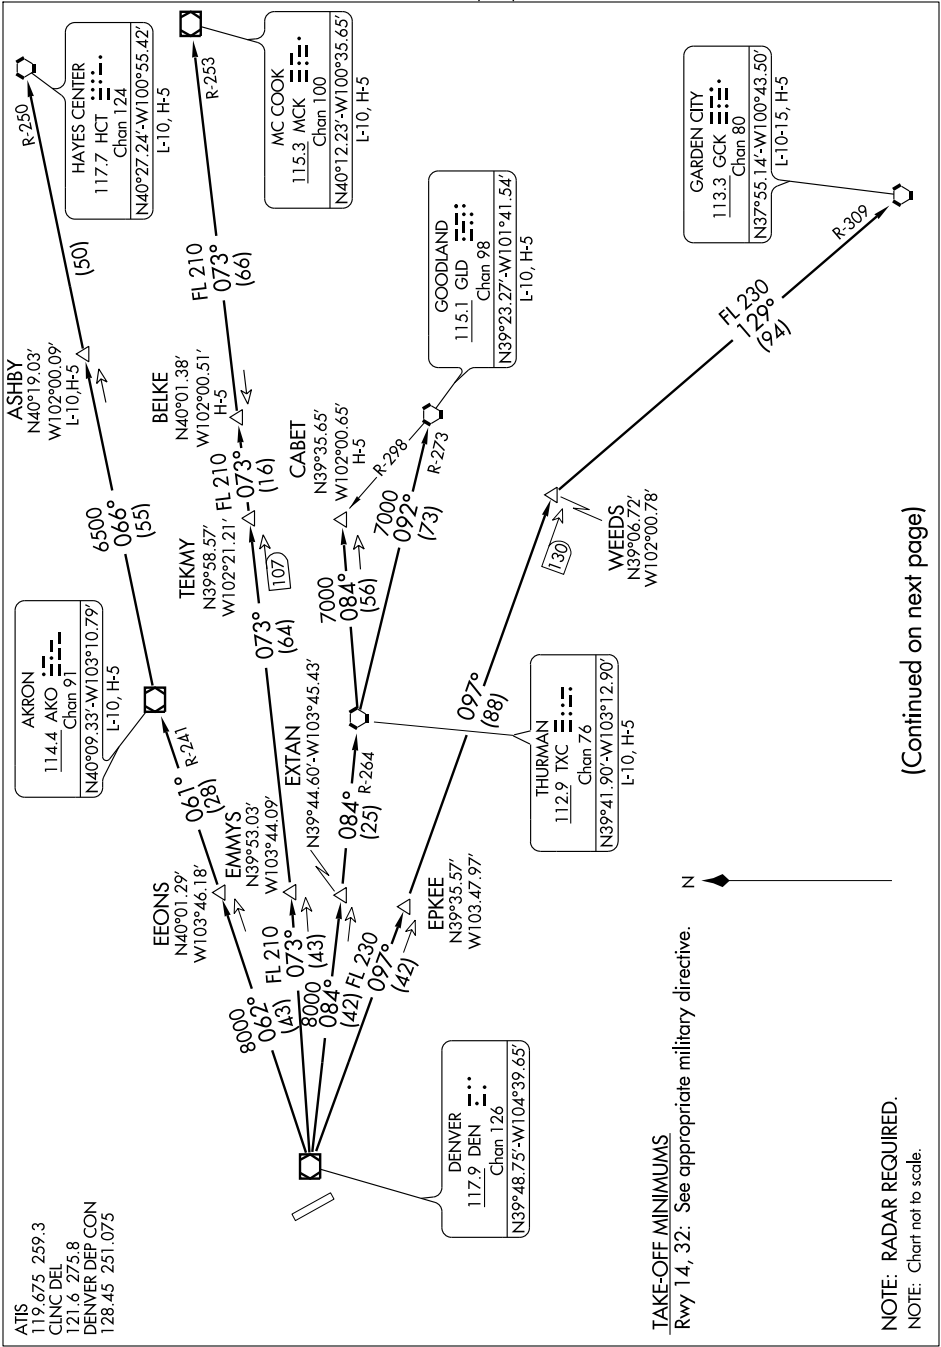

# PLAINS FOUR DEPARTURE

SL-538 (FAA)

AURORA/BUCKLEY AFB (BKF)  
AURORA, COLORADO

SW-1, 22 OCT 2009 to 19 NOV 2009

(Continued on next page)

SW-1, 22 OCT 2009 to 19 NOV 2009

# PLAINS FOUR DEPARTURE

AURORA, COLORADO  
AURORA/BUCKLEY AFB (BKF)