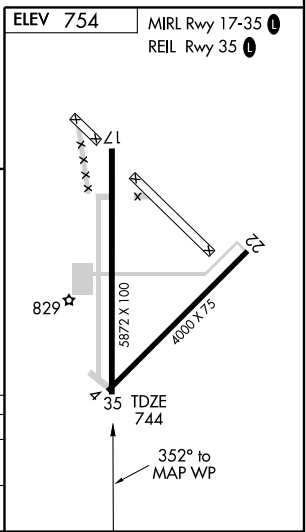

VOR/DME RNAV RWY 35

COFFEYVILLE MUNI (CFV)

VORTAC OSW 117.6 Chan 123	APP CRS 352°	Rwy Idg TDZE 744 Apt Elev 754	5872 744 754
---	------------------------	---	---

▽ MISSED APPROACH: Climb to 2400 then left turn direct to NEIGH WP and hold.

ASOS 121.275	KANSAS CITY CENTER 132.9 279.5	UNICOM 123.0 (CTAF) 0
------------------------	--	---------------------------------

NC-2, 22 OCT 2009 to 19 NOV 2009

NC-2, 22 OCT 2009 to 19 NOV 2009

CATEGORY	A	B	C	D
S-35	1300-1	556 (600-1)	1300-1½ 556 (600-1½)	1300-1¾ 556 (600-1¾)
CIRCLING	1300-1	546 (600-1)	1300-1½ 546 (600-1½)	1300-2 546 (600-2)