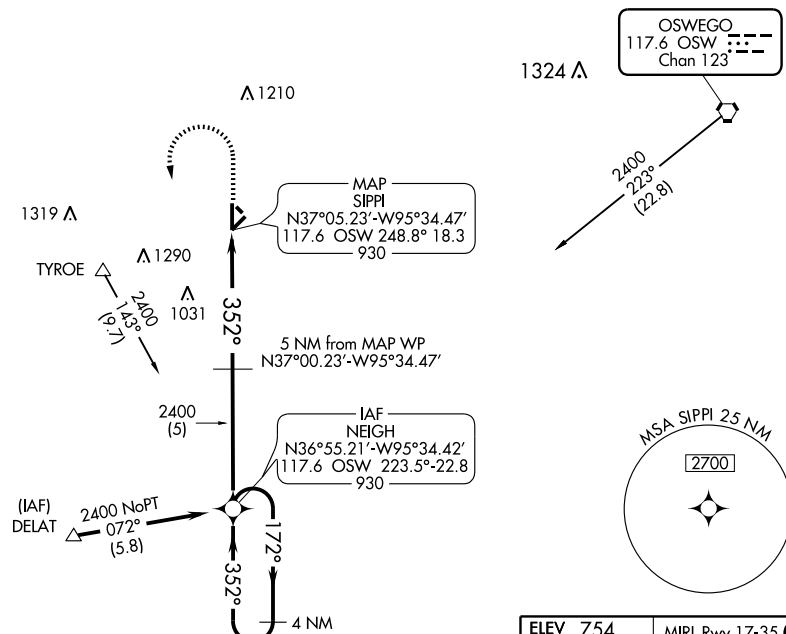

VOR/DME RNAV RWY 35

COFFEYVILLE MUNI (CFV)

VORTAC OSW 117.6 Chan 123	APP CRS 352°	Rwy Idg TDZE 744 Apt Elev 754	5872 744 754
---	------------------------	---	---

▽ MISSED APPROACH: Climb to 2400 then left turn direct to NEIGH WP and hold.

ASOS 121.275	KANSAS CITY CENTER 132.9 279.5	UNICOM 123.0 (CTAF) 0
------------------------	--	---------------------------------

NC-2, 22 OCT 2009 to 19 NOV 2009

NC-2, 22 OCT 2009 to 19 NOV 2009

CATEGORY	A	B	C	D
S-35	1300-1	556 (600-1)	1300-1½ 556 (600-1½)	1300-1¾ 556 (600-1¾)
CIRCLING	1300-1	546 (600-1)	1300-1½ 546 (600-1½)	1300-2 546 (600-2)