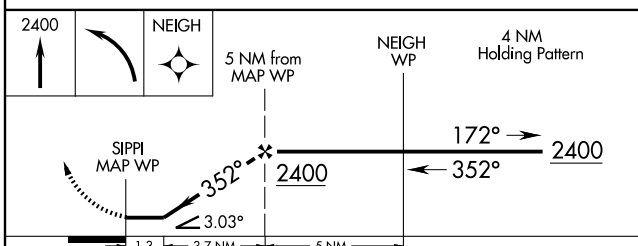

ASOS 121.275	KANSAS CITY CENTER 132.9 279.5	UNICOM 123.0 (CTAF) 0
------------------------	--	---------------------------------

NC-2, 22 OCT 2009 to 19 NOV 2009

NC-2, 22 OCT 2009 to 19 NOV 2009

CATEGORY	A	B	C	D
S-35	1300-1	556 (600-1)	1300-1½ 556 (600-1½)	1300-1¾ 556 (600-1¾)
CIRCLING	1300-1	546 (600-1)	1300-1½ 546 (600-1½)	1300-2 546 (600-2)