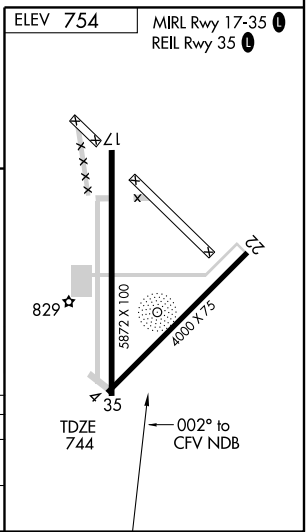

NDB or GPS RWY 35

COFFEYVILLE MUNI (CFV)

NDB CFV 212	APP CRS 002°	Rwy Idg 5872
		TDZE 744
		Apt Elev 754

MISSED APPROACH: Climb to 2400 then right turn direct CFV NDB and hold.

ASOS 121.275	KANSAS CITY CENTER 132.9 279.5	UNICOM 123.0 (CTAF)
------------------------	--	-------------------------------

NC-2, 22 OCT 2009 to 19 NOV 2009

NC-2, 22 OCT 2009 to 19 NOV 2009

CATEGORY	A	B	C	D
S-35	1400-1	656 (700-1)	1400-1¾ 656 (700-1¾)	1400-2 656 (700-2)
CIRCLING	1400-1	646 (700-1)	1400-1¾ 646 (700-1¾)	1400-2 646 (700-2)