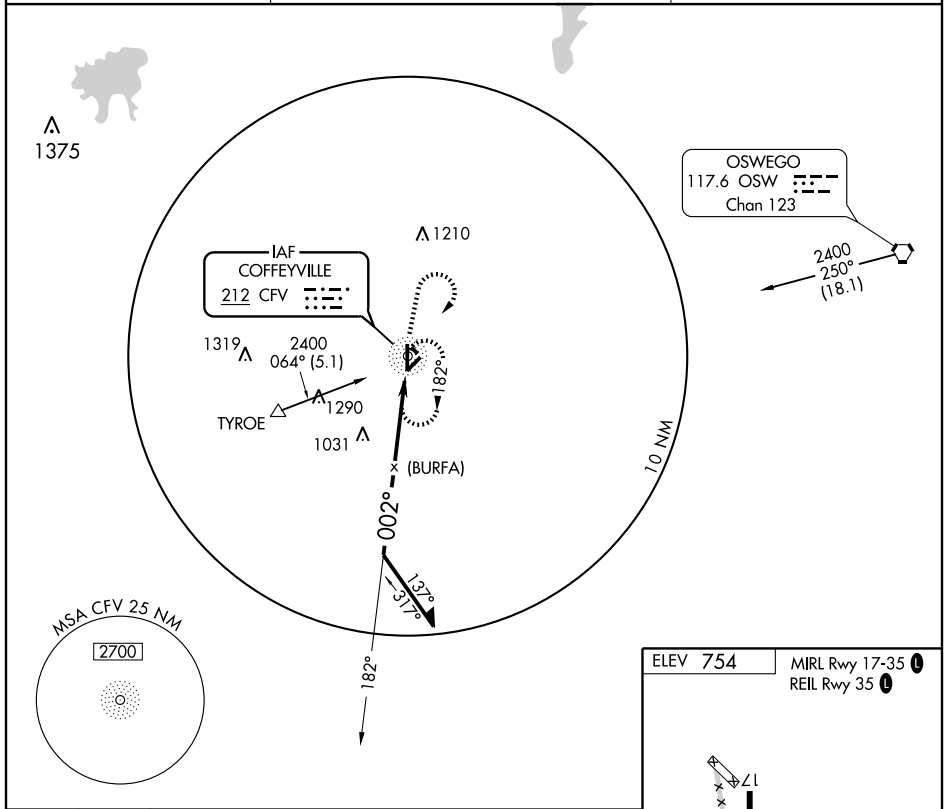

NDB or GPS RWY 35

COFFEYVILLE MUNI (CFV)

NDB CFV 212	APP CRS 002°	Rwy Idg 5872
		TDZE 744
		Apt Elev 754

MISSED APPROACH: Climb to 2400 then right turn direct CFV NDB and hold.

ASOS 121.275	KANSAS CITY CENTER 132.9 279.5	UNICOM 123.0 (CTAF)
------------------------	--	-------------------------------

NC-2, 22 OCT 2009 to 19 NOV 2009

NC-2, 22 OCT 2009 to 19 NOV 2009

CATEGORY	A	B	C	D
S-35	1400-1	656 (700-1)	1400-1¾ 656 (700-1¾)	1400-2 656 (700-2)
CIRCLING	1400-1	646 (700-1)	1400-1¾ 646 (700-1¾)	1400-2 646 (700-2)