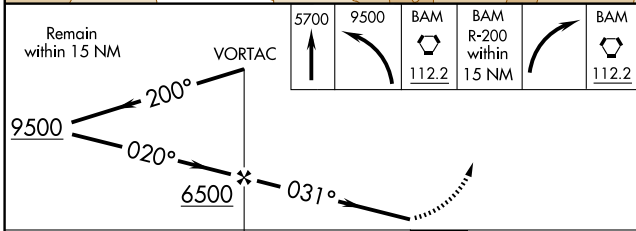

VOR-A

BATTLE MOUNTAIN (BAM)

VORTAC BAM 112.2 Chan 59	APP CRS 031°	Rwy ldg TDZE Apt Elev N/A N/A 4532
---------------------------------------	------------------------	--

▲ NA

MISSED APPROACH: Climb to 5700, then climbing left turn to 9500 direct BAM VORTAC and BAM R-200 within 15 miles, turn right direct BAM VORTAC and hold.

AWOS-3 119.45	SALT LAKE CITY CENTER 132.25 388.35	UNICOM 122.8 (CTAF) 0
-------------------------	---	---------------------------------

SW-4, 22 OCT 2009 to 19 NOV 2009

SW-4, 22 OCT 2009 to 19 NOV 2009

CATEGORY	A	B	C	D	MRL Rws 3-21 and 12-30 0	
CIRCLING	5600-1¼ 1068 (1100-1¼)	5600-1½ 1068 (1100-1½)	NA		FAF to MAP 2.3 NM	
	Knots	60	90	120	150	180
	Min:Sec	2:18	1:32	1:09	0:55	0:46