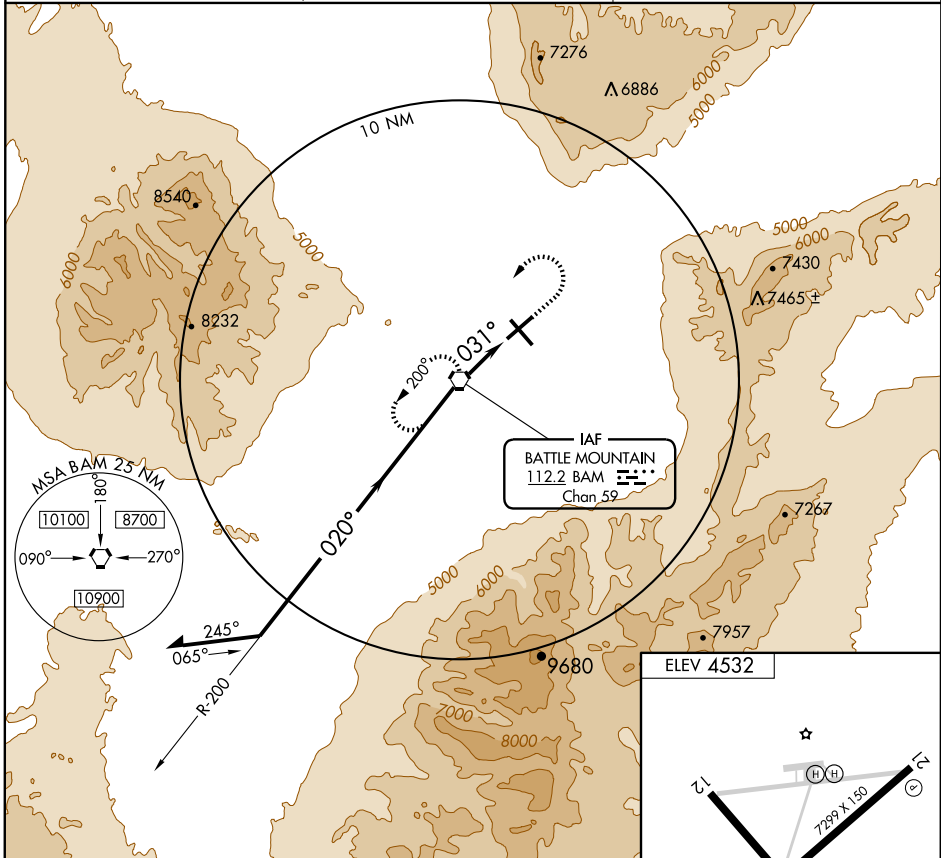

VOR-A

BATTLE MOUNTAIN (BAM)

VORTAC BAM 112.2 Chan 59	APP CRS 031°	Rwy ldg TDZE Apt Elev N/A N/A 4532
---------------------------------------	------------------------	--

▲ NA

MISSED APPROACH: Climb to 5700, then climbing left turn to 9500 direct BAM VORTAC and BAM R-200 within 15 miles, turn right direct BAM VORTAC and hold.

AWOS-3 119.45	SALT LAKE CITY CENTER 132.25 388.35	UNICOM 122.8 (CTAF) 0
-------------------------	---	---------------------------------

SW-4, 22 OCT 2009 to 19 NOV 2009

SW-4, 22 OCT 2009 to 19 NOV 2009

CATEGORY	A	B	C	D	MRL Rws 3-21 and 12-30 0	
CIRCLING	5600-1¼ 1068 (1100-1¼)	5600-1½ 1068 (1100-1½)	NA		FAF to MAP 2.3 NM	
	Knots	60	90	120	150	180
	Min:Sec	2:18	1:32	1:09	0:55	0:46