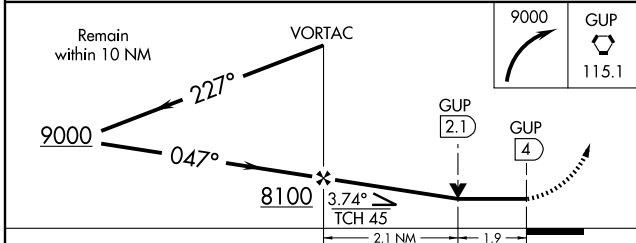

ELEV 6472

REIL Rwy 24 0	MRL Rwy 6-24 0
FAF to MAP 4 NM	
Knots	60 90 120 150 180
Min:Sec	4:00 2:40 2:00 1:36 1:20

CATEGORY	A	B	C	D
S-6	7260-1 795 (800-1)	7260-1¼ 795 (800-1¼)	7260-2¼ 795 (800-2¼)	7260-2½ 795 (800-2½)
CIRCLING	7260-1 788 (800-1)	7260-1¼ 788 (800-1¼)	7260-2¼ 788 (800-2¼)	7360-3 888 (900-3)