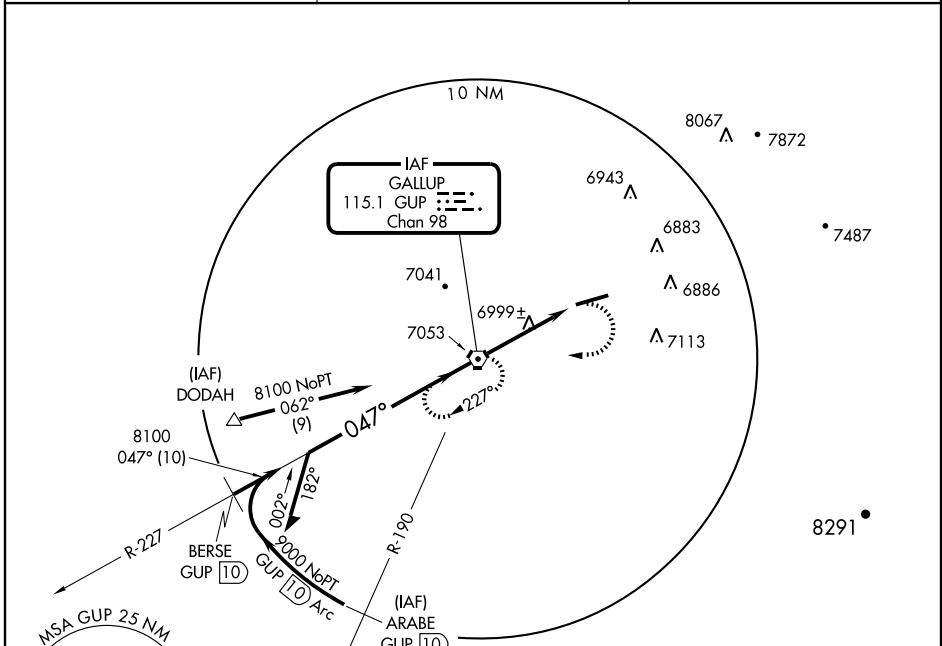

VORTAC GUP 115.1 Chan 98	APP CRS 047°	Rwy Idg 7316 TDZE 6465 Apt Elev 6472
--	------------------------	---

VOR RWY 6

GALLUP MUNI (GUP)

▽
▲

MISSED APPROACH: Climbing right turn to 9000 direct GUP VORTAC and hold.

ASOS 118.375	ALBUQUERQUE RADIO 122.1R	UNICOM 122.95 (CTAF) 0
------------------------	------------------------------------	----------------------------------

SW-1, 22 OCT 2009 to 19 NOV 2009

SW-1, 22 OCT 2009 to 19 NOV 2009

ELEV 6472

REIL Rwy 24 0	MRL Rwy 6-24 0
FAF to MAP 4 NM	
Knots	60 90 120 150 180
Min:Sec	4:00 2:40 2:00 1:36 1:20

CATEGORY	A	B	C	D
S-6	7260-1 795 (800-1)	7260-1¼ 795 (800-1¼)	7260-2¼ 795 (800-2¼)	7260-2½ 795 (800-2½)
CIRCLING	7260-1 788 (800-1)	7260-1¼ 788 (800-1¼)	7260-2¼ 788 (800-2¼)	7360-3 888 (900-3)