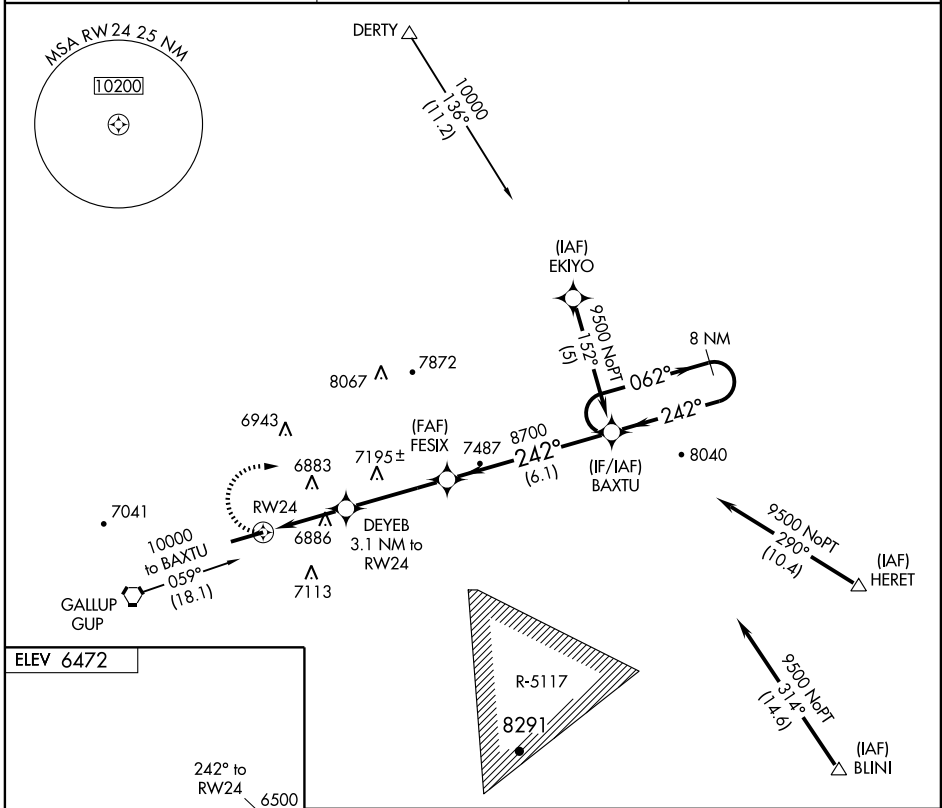

RNAV (GPS) RWY 24

GALLUP MUNI (GUP)

APP CRS 242°	Rwy Idg 7316
	TDZE 6472
	Apt Elev 6472

▽ DME/DME RNP-0.3 NA.
▲ If local altimeter setting not received, procedure NA.

MISSED APPROACH: Climbing right turn to 9500 direct BAXTU and hold.

ASOS 118.375	ALBUQUERQUE RADIO 122.1R	UNICOM 122.95 (CTAF) 0
------------------------	------------------------------------	---

CATEGORY	A	B	C	D
RNAV MDA	7140-1 668 (700-1)		7140-1 $\frac{3}{4}$ 668 (700-1 $\frac{3}{4}$)	7140-2 668 (700-2)
CIRCLING	7140-1 668 (700-1)		7140-1 $\frac{3}{4}$ 668 (700-1 $\frac{3}{4}$)	7360-3 888 (900-3)

SW-1, 22 OCT 2009 to 19 NOV 2009

SW-1, 22 OCT 2009 to 19 NOV 2009