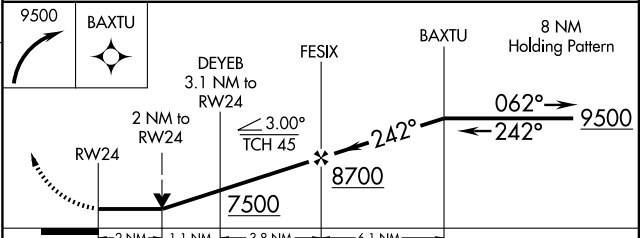

RNAV (GPS) RWY 24

GALLUP MUNI (GUP)

APP CRS 242°	Rwy Idg 7316
	TDZE 6472
	Apt Elev 6472

▽ DME/DME RNP-0.3 NA.
▲ If local altimeter setting not received, procedure NA.

MISSED APPROACH: Climbing right turn to 9500 direct BAXTU and hold.

ASOS 118.375	ALBUQUERQUE RADIO 122.1R	UNICOM 122.95 (CTAF) 0

CATEGORY	A	B	C	D
RNAV MDA	7140-1 668 (700-1)		7140-1$\frac{3}{4}$ 668 (700-1$\frac{3}{4}$)	7140-2 668 (700-2)
CIRCLING	7140-1 668 (700-1)		7140-1$\frac{3}{4}$ 668 (700-1$\frac{3}{4}$)	7360-3 888 (900-3)

SW-1, 22 OCT 2009 to 19 NOV 2009

SW-1, 22 OCT 2009 to 19 NOV 2009