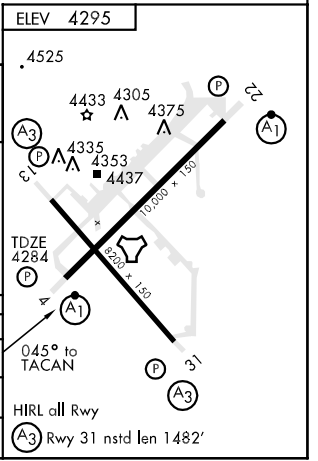

TACAN Chan 53	APCH CRS 045°	Rwy Ldg 10,000 TDZE 4284 Arpt Elev 4295	JAL-512 [USAF]	CANNON AFB (KCVS)
------------------	------------------	---	----------------	-------------------

▽ * When ALS inop, increase CAT C RVR to 60 and vis to 1½ mile, CAT DE vis to 1½ miles.
 ** When ALS inop, increase CAT CD RVR to 60, vis to 1½ miles, CAT E vis to 1½ miles.

MISSED APPROACH: Climb to 6000 out CVS R-040 to 10 DME (GURGE) and hold.

ATIS ★ 119.1 269.9	CANNON APP CON 125.5 358.3	CANNON TOWER ★ 120.4 270.25	GND CON 121.9 275.8	CLNC DEL 120.2 293.225	ASR
-----------------------	-------------------------------	--------------------------------	------------------------	---------------------------	-----

SW-1, 22 OCT 2009 to 19 NOV 2009

SW-1, 22 OCT 2009 to 19 NOV 2009

EMERG SAFE ALT 100 NM 8900

CATEGORY	C	D	E
S-4 *	4720/40 436 (500-¾)	4720/50 436	5020-2½ (500-1)
CIRCLING	4840-1½ 545 (600-1½)	4860-2 565 (600-2)	5020-2½ 725 (800-2½)
S-ASR 4 **	4700/40 416	(500-¾)	4700/50 416 (500-1)