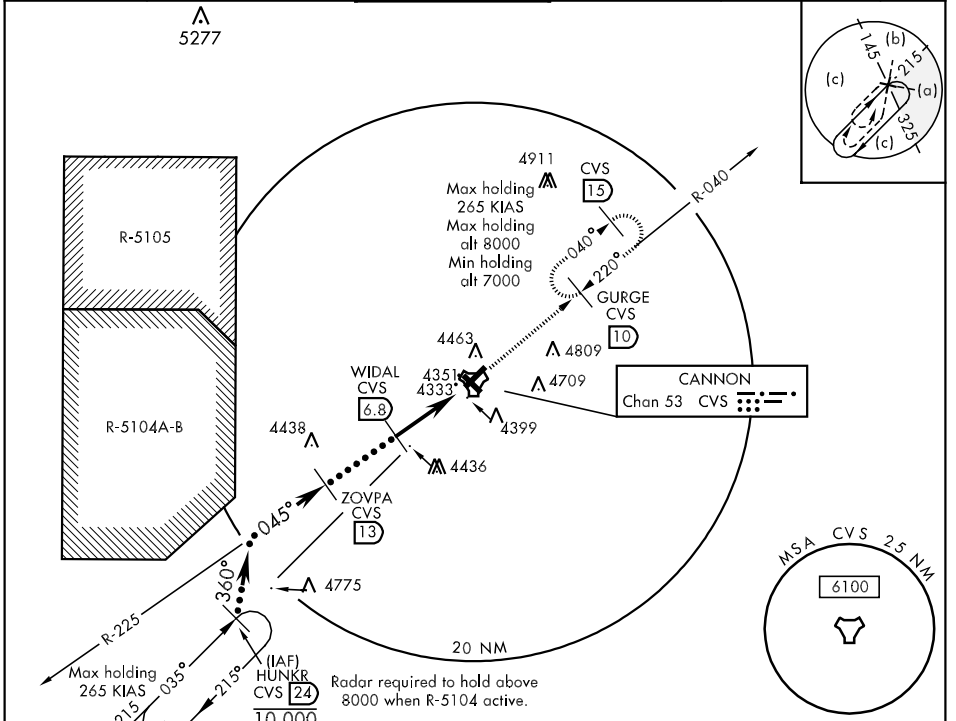

TACAN Chan 53	APCH CRS 045°	Rwy Ldg 10,000 TDZE 4284 Arpt Elev 4295	JAL-512 [USAF]	CANNON AFB (KCVS)
------------------	------------------	---	----------------	-------------------

▽ * When ALS inop, increase CAT C RVR to 60 and vis to 1½ mile, CAT DE vis to 1½ miles.
 ** When ALS inop, increase CAT CD RVR to 60, vis to 1½ miles, CAT E vis to 1½ miles.

MISSED APPROACH: Climb to 6000 out CVS R-040 to 10 DME (GURGE) and hold.

ATIS ★ 119.1 269.9	CANNON APP CON 125.5 358.3	CANNON TOWER ★ 120.4 270.25	GND CON 121.9 275.8	CLNC DEL 120.2 293.225	ASR
-----------------------	-------------------------------	--------------------------------	------------------------	---------------------------	-----

SW-1, 22 OCT 2009 to 19 NOV 2009

SW-1, 22 OCT 2009 to 19 NOV 2009

EMERG SAFE ALT 100 NM 8900

CATEGORY	C	D	E
S-4 *	4720/40 436 (500-¾)	4720/50 436	5020-2½ (500-1)
CIRCLING	4840-1½ 545 (600-1½)	4860-2 565 (600-2)	5020-2½ 725 (800-2½)
S-ASR 4 **	4700/40 416	(500-¾)	4700/50 416 (500-1)