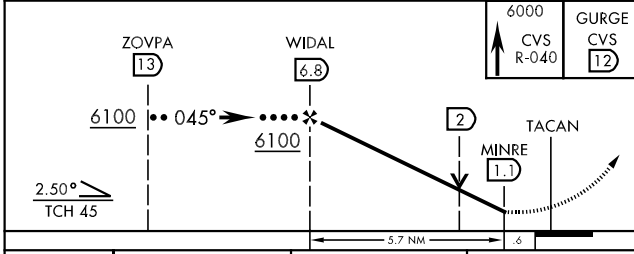

TACAN Chan 53	APCH CRS 045°	Rwy Ldg 10,000 TDZE 4284 Arpt Elev 4295	JAL-512 [USAF]	CANNON AFB (KCVS)
------------------	------------------	---	----------------	-------------------

▽ * When ALS inop, increase CAT C RVR to 60 and vis to 1½ mile, CAT DE vis to 1½ miles.
 ** When ALS inop, increase CAT CD RVR to 60, vis to 1½ miles, CAT E vis to 1½ miles.

MISSED APPROACH: Climb to 6000 out CVS R-040 to 10 DME (GURGE) and hold.

ATIS ★ 119.1 269.9	CANNON APP CON 125.5 358.3	CANNON TOWER ★ 120.4 270.25	GND CON 121.9 275.8	CLNC DEL 120.2 293.225	ASR
-----------------------	-------------------------------	--------------------------------	------------------------	---------------------------	-----

SW-1, 22 OCT 2009 to 19 NOV 2009

SW-1, 22 OCT 2009 to 19 NOV 2009

EMERG SAFE ALT 100 NM 8900

CATEGORY	C	D	E
S-4 *	4720/40 436 (500-¾)	4720/50 436	5020-2½ (500-1)
CIRCLING	4840-1½ 545 (600-1½)	4860-2 565 (600-2)	5020-2½ 725 (800-2½)
S-ASR 4 **	4700/40 416	(500-¾)	4700/50 416 (500-1)