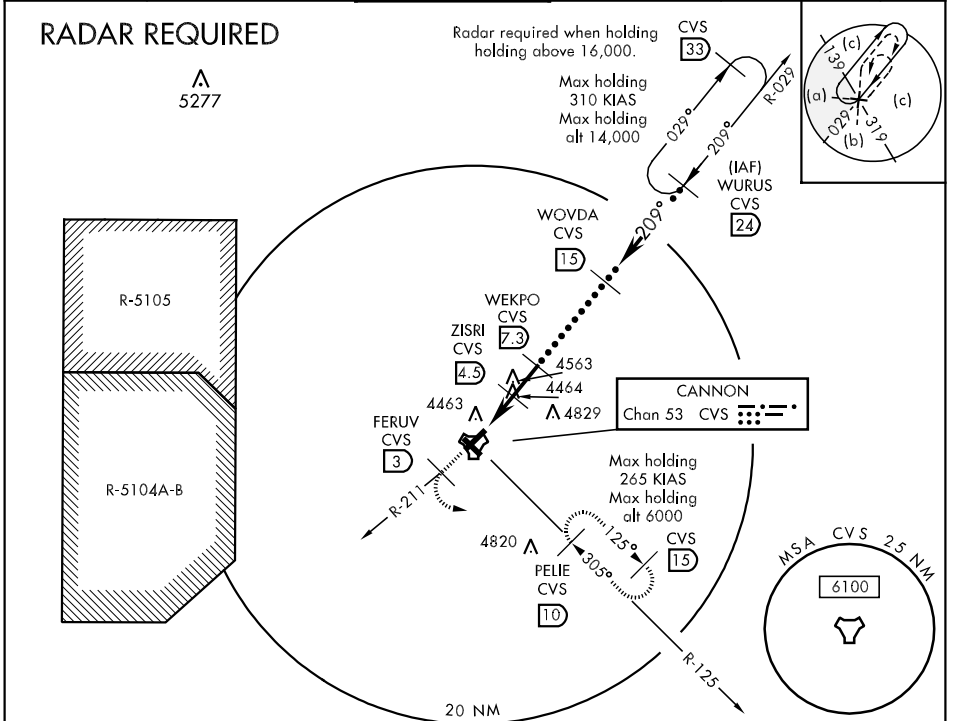

TACAN CVS Chan 53	APCH CRS 209°	Rwy ldg 10,000 TDZE 4295 Arpt Elev 4295	JAL-512 [USAF]	CANNON AFB (KCVS)
----------------------	------------------	---	----------------	-------------------

\* When ALS inop, increase CAT C RVR to 60 and vis to 1¼ miles, CAT D vis to 1½ miles and CAT E vis to 1¾ miles.  
 \*\* When ALS inop, increase CAT C vis to 1½ miles, CAT DE vis to 1¾ miles.

MISSED APPROACH: Climb to 6000 via track 211°. At 3 DME (FERUV) turn left intercept CVS TACAN R-125 to 10 DME (PELIE) and hold.

ATIS ★ 119.1 269.9	CANNON APP CON 125.5 358.3	CANNON TOWER ★ 120.4 270.25	GND CON 121.9 275.8	CLNC DEL 120.2 293.225	ASR
-----------------------	-------------------------------	--------------------------------	------------------------	---------------------------	-----