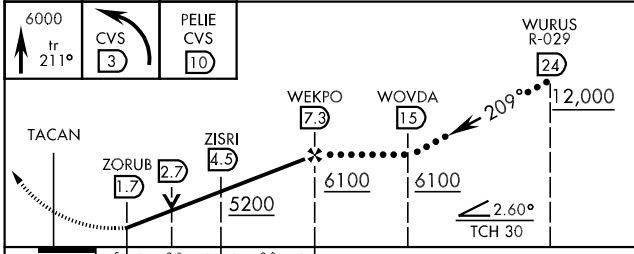

TACAN CVS Chan 53	APCH CRS 209°	Rwy ldg 10,000 TDZE 4295 Arpt Elev 4295	JAL-512 [USAF]	CANNON AFB (KCVS)
----------------------	------------------	---	----------------	-------------------

\* When ALS inop, increase CAT C RVR to 60 and vis to 1¼ miles, CAT D vis to 1½ miles and CAT E vis to 1¾ miles.  
 \*\* When ALS inop, increase CAT C vis to 1½ miles, CAT DE vis to 1¾ miles.

MISSED APPROACH: Climb to 6000 via track 211°. At 3 DME (FERUV) turn left intercept CVS TACAN R-125 to 10 DME (PELIE) and hold.

ATIS ★ 119.1 269.9	CANNON APP CON 125.5 358.3	CANNON TOWER ★ 120.4 270.25	GND CON 121.9 275.8	CLNC DEL 120.2 293.225	ASR
-----------------------	-------------------------------	--------------------------------	------------------------	---------------------------	-----