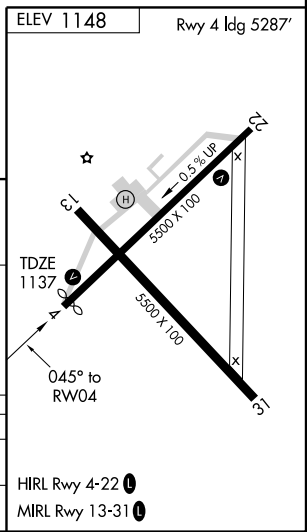

# GPS RWY 4

ROLLA NATIONAL (VIH)

APP CRS	Rwy Idg	<b>5289</b>
<b>045°</b>	TDZE	<b>1137</b>
	Apt Elev	<b>1148</b>

**▲ NA** MISSED APPROACH: Climb to 2000 then climbing left turn to 2800 direct GIKRE WP and hold.

ASOS <b>119.025</b>	KANSAS CITY CENTER <b>128.35 284.67</b>	UNICOM <b>123.0 (CTAF) 0</b>
------------------------	--	---------------------------------

One Minute Holding Pattern	GIKRE	YUNRU	2000	2800	GIKRE
2800 ← 225°	045° →	2800	1.1 NM to RW04	↓	3.00° TCH 45
5 NM		4 NM		1.1	

CATEGORY	A	B	C	D
S-4	1520-1 383 (400-1)		1520-1½ 383 (400-1¼)	
CIRCLING	1560-1 412 (500-1)	1600-1 452 (500-1)	1600-1½ 452 (500-1½)	1700-2 552 (600-2)

NC-3, 22 OCT 2009 to 19 NOV 2009

NC-3, 22 OCT 2009 to 19 NOV 2009