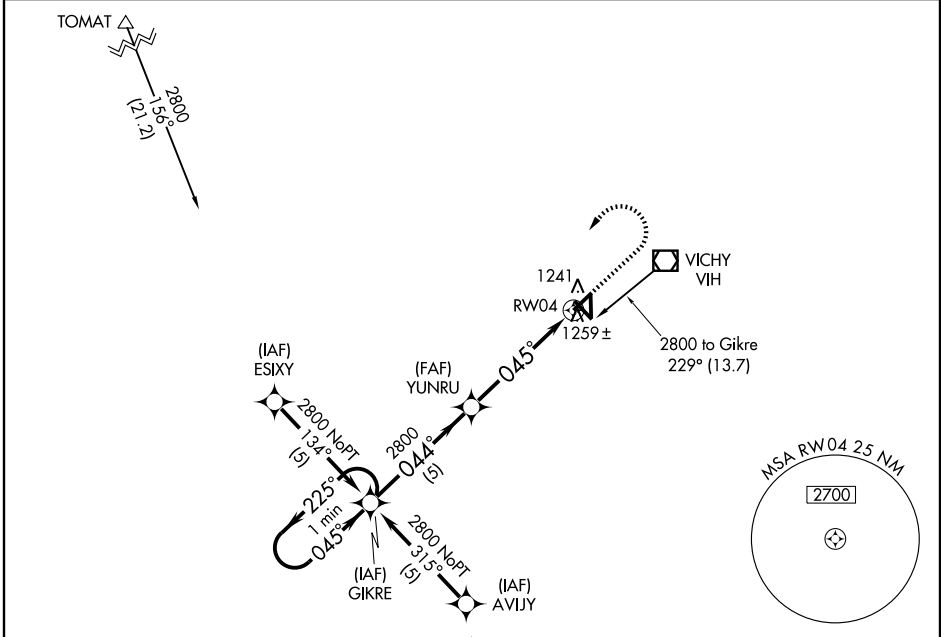

# GPS RWY 4

ROLLA NATIONAL (VIH)

APP CRS	Rwy Idg	<b>5289</b>
<b>045°</b>	TDZE	<b>1137</b>
	Apt Elev	<b>1148</b>

**▲ NA** MISSED APPROACH: Climb to 2000 then climbing left turn to 2800 direct GIKRE WP and hold.

ASOS <b>119.025</b>	KANSAS CITY CENTER <b>128.35 284.67</b>	UNICOM <b>123.0 (CTAF) 0</b>
------------------------	--	---------------------------------

One Minute Holding Pattern	GIKRE	YUNRU	2000	2800	GIKRE
2800 ← 225°	045° →	2800	1.1 NM to RW04	↓	3.00° TCH 45
5 NM		4 NM		1.1	

CATEGORY	A	B	C	D
S-4	1520-1 383 (400-1)		1520-1½ 383 (400-1¼)	
CIRCLING	1560-1 412 (500-1)	1600-1 452 (500-1)	1600-1½ 452 (500-1½)	1700-2 552 (600-2)

NC-3, 22 OCT 2009 to 19 NOV 2009

NC-3, 22 OCT 2009 to 19 NOV 2009