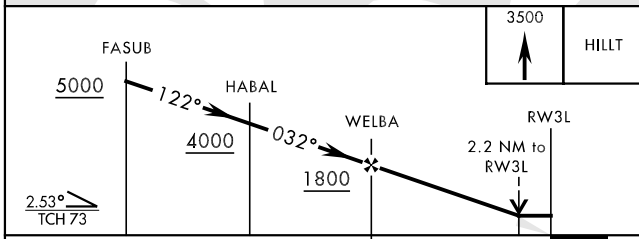

FAIRFIELD, CALIFORNIA

RNAV (GPS) RWY 3L

APCH CRS	Rwy Idg	11,001
032°	TDZE	36
	Arpt Elev	62

AL-488 [USAF]

TRAVIS AFB (KSUU)

▼ * Circling not authorized NW of Rwy 3L-21R. DME/DME RNP-0.3 NA	MISSED APPROACH: Climbing straight ahead to 3500 direct HILLT and hold.
--	---

ATIS	TRAVIS APP CON	TRAVIS TOWER	GND CON	CLNC DEL
116.4 292.125	119.9 (S) 126.6 (N) 291.0	120.75 254.4	121.8 289.4	127.55 335.8

CATEGORY	A	B	C	D	E
RNAV MDA	680/50	644 (700-1)	680-1¾ 644 (700-1¾)	680-2 644 (700-2)	680-2¼ 644 (700-2¼)
CIRCLING *	680-1	618 (700-1)	680-1¾ 618 (700-1¾)	800-2¼ 738 (800-2¼)	1440-3 1378 (1400-3)