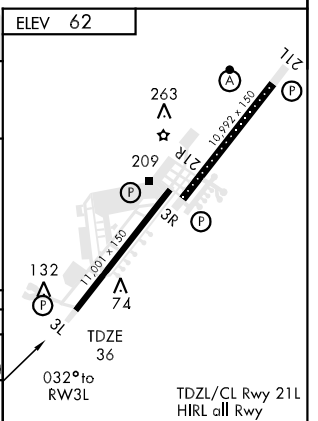

FAIRFIELD, CALIFORNIA

RNAV (GPS) RWY 3L

APCH CRS	Rwy Idg	11,001
032°	TDZE	36
	Arpt Elev	62

AL-488 [USAF]

TRAVIS AFB (KSUU)

▼ * Circling not authorized NW of Rwy 3L-21R. DME/DME RNP-0.3 NA	MISSED APPROACH: Climbing straight ahead to 3500 direct HILLT and hold.
--	---

ATIS	TRAVIS APP CON	TRAVIS TOWER	GND CON	CLNC DEL
116.4 292.125	119.9 (S) 126.6 (N) 291.0	120.75 254.4	121.8 289.4	127.55 335.8

CATEGORY	A	B	C	D	E
RNAV MDA	680/50	644 (700-1)	680-1¾ 644 (700-1¾)	680-2 644 (700-2)	680-2¼ 644 (700-2¼)
CIRCLING *	680-1	618 (700-1)	680-1¾ 618 (700-1¾)	800-2¼ 738 (800-2¼)	1440-3 1378 (1400-3)

FAIRFIELD, CALIFORNIA
Orig 09239

38°16'N-121°56'W

TRAVIS AFB (KSUU)

RNAV (GPS) RWY 3L

SW-2, 22 OCT 2009 to 19 NOV 2009

SW-2, 22 OCT 2009 to 19 NOV 2009