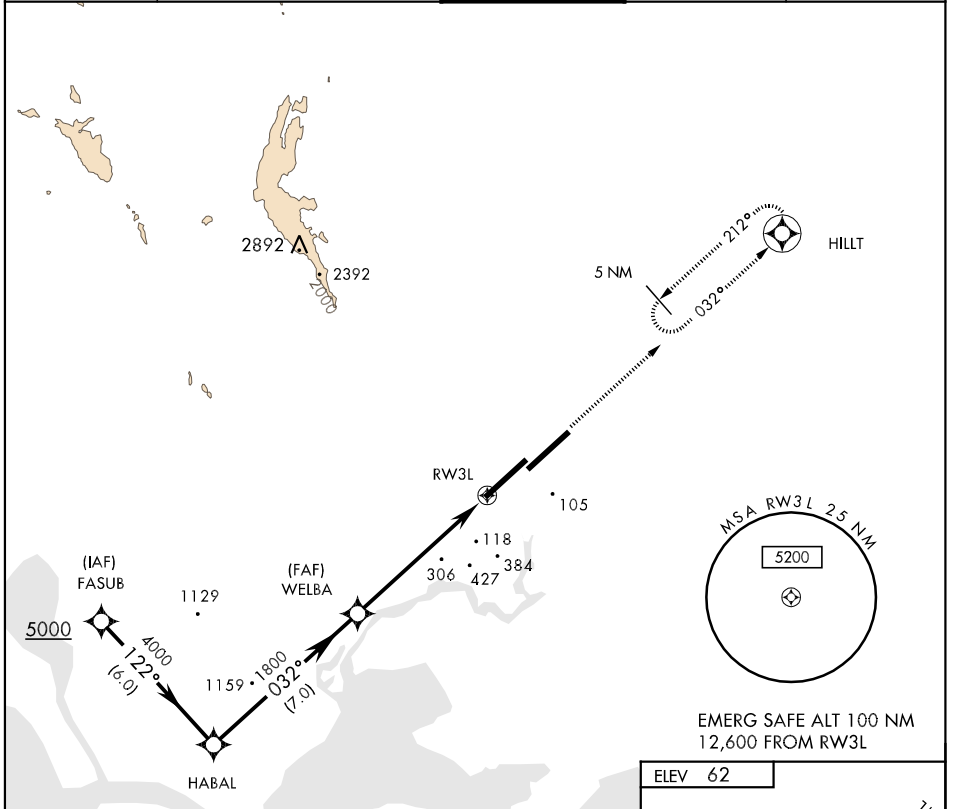

FAIRFIELD, CALIFORNIA

RNAV (GPS) RWY 3L

APCH CRS	Rwy Idg	11,001
032°	TDZE	36
	Arpt Elev	62

AL-488 [USAF]

TRAVIS AFB (KSUU)

▼ * Circling not authorized NW of Rwy 3L-21R. DME/DME RNP-0.3 NA	MISSED APPROACH: Climbing straight ahead to 3500 direct HILLT and hold.
--	---

ATIS	TRAVIS APP CON	TRAVIS TOWER	GND CON	CLNC DEL
116.4 292.125	119.9 (S) 126.6 (N) 291.0	120.75 254.4	121.8 289.4	127.55 335.8

CATEGORY	A	B	C	D	E
RNAV MDA	680/50	644 (700-1)	680-1¾ 644 (700-1¾)	680-2 644 (700-2)	680-2¼ 644 (700-2¼)
CIRCLING *	680-1	618 (700-1)	680-1¾ 618 (700-1¾)	800-2¼ 738 (800-2¼)	1440-3 1378 (1400-3)

FAIRFIELD, CALIFORNIA
Orig 09239

38°16'N-121°56'W

TRAVIS AFB (KSUU)

RNAV (GPS) RWY 3L

SW-2, 22 OCT 2009 to 19 NOV 2009

SW-2, 22 OCT 2009 to 19 NOV 2009