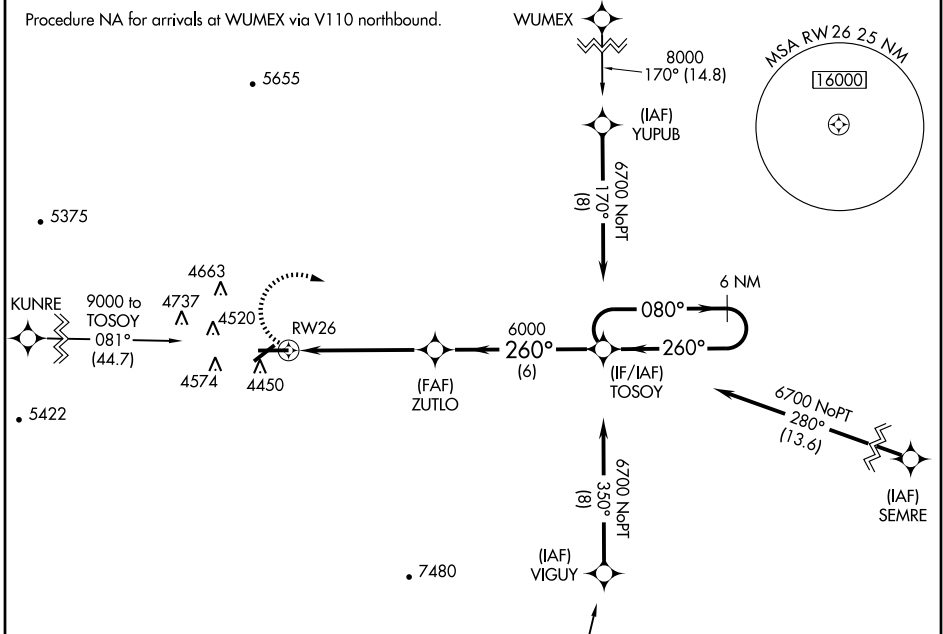

RNAV (GPS) RWY 26

DEMING MUNI (DMN)

APP CRS **260°**
 Rwy Idg **6627**
 TDZE **4303**
 Apt Elev **4314**

▼ If local altimeter setting not received, use Las Cruces Intl altimeter setting and increase all MDAs 120 feet.
▲ DME/DME RNP-0.3 NA.

MISSED APPROACH: Climbing right turn to 6700 direct TOSOY and hold.

ASOS 118.525	ALBUQUERQUE CENTER 128.2 285.5	UNICOM 122.8 (CTAF) ☉
------------------------	--	---------------------------------

Procedure NA for arrivals at WUMEX via V110 northbound.

SW-1, 22 OCT 2009 to 19 NOV 2009

SW-1, 22 OCT 2009 to 19 NOV 2009

CATEGORY	A	B	C	D
LNAV MDA	4720-1	417 (500-1)	4720-1¼	417 (500-1¼)
CIRCLING	4820-1 506 (600-1)	4940-1 626 (700-1)	4940-1¾ 626 (700-1¾)	4940-2 626 (700-2)

MIRL Rwy's 4-22 and 8-26 ☉