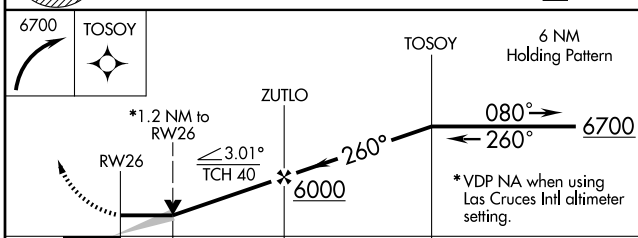

MISSED APPROACH: Climbing right turn to 6700 direct TOSOY and hold.

ASOS 118.525	ALBUQUERQUE CENTER 128.2 285.5	UNICOM 122.8 (CTAF) ☉
------------------------	--	---------------------------------

Procedure NA for arrivals at WUMEX via V110 northbound.

SW-1, 22 OCT 2009 to 19 NOV 2009

SW-1, 22 OCT 2009 to 19 NOV 2009

CATEGORY	A	B	C	D
LNAV MDA	4720-1	417 (500-1)	4720-1¼	417 (500-1¼)
CIRCLING	4820-1 506 (600-1)	4940-1 626 (700-1)	4940-1¾ 626 (700-1¾)	4940-2 626 (700-2)