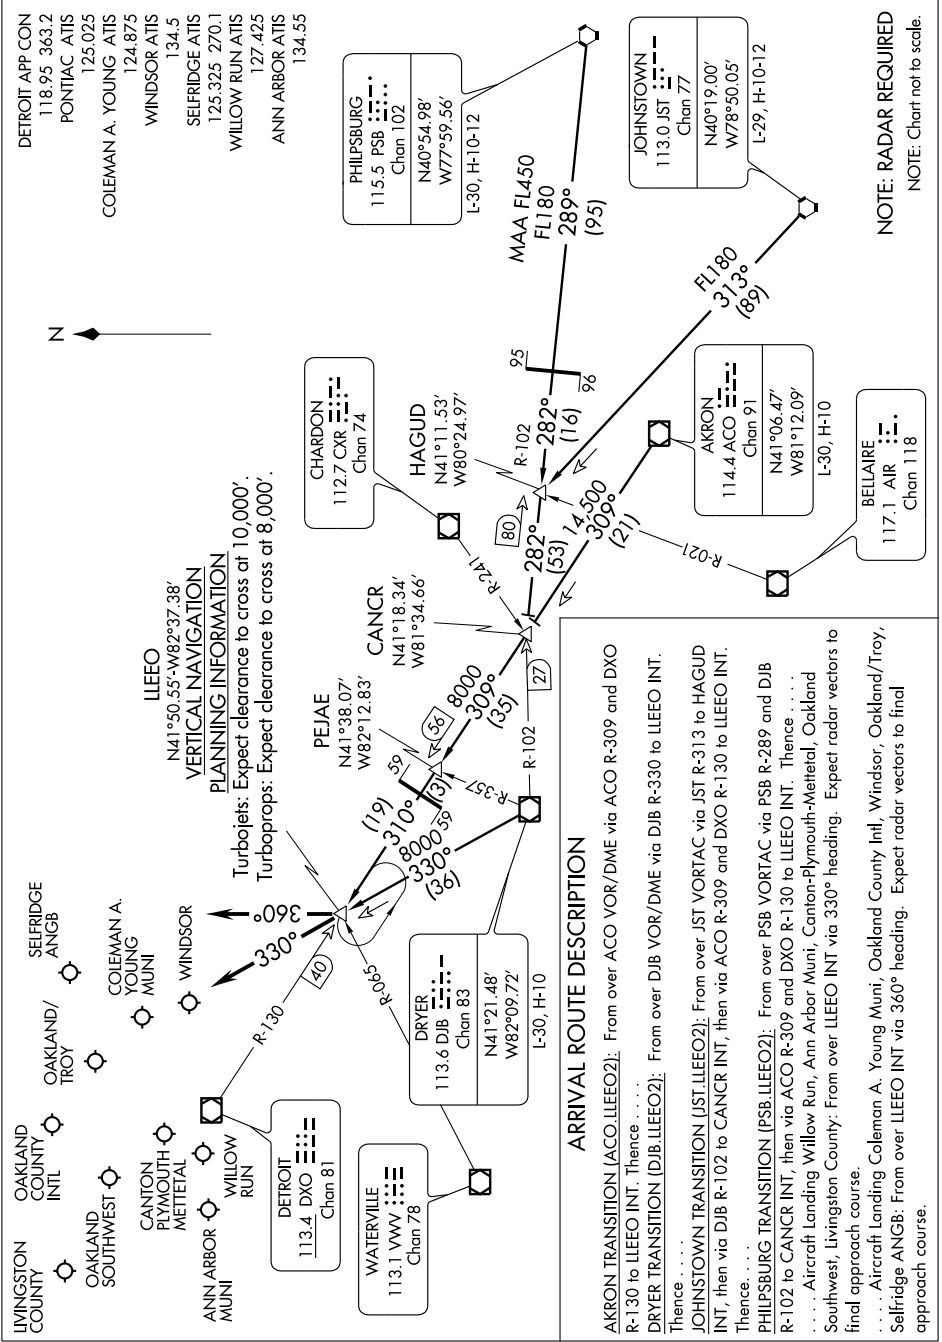

LLEEO TWO ARRIVAL

DETROIT, MICHIGAN

EC-1, 22 OCT 2009 to 19 NOV 2009

LLEEO TWO ARRIVAL

DETROIT, MICHIGAN

EC-1, 22 OCT 2009 to 19 NOV 2009

NOTE: RADAR REQUIRED
NOTE: Chart not to scale.