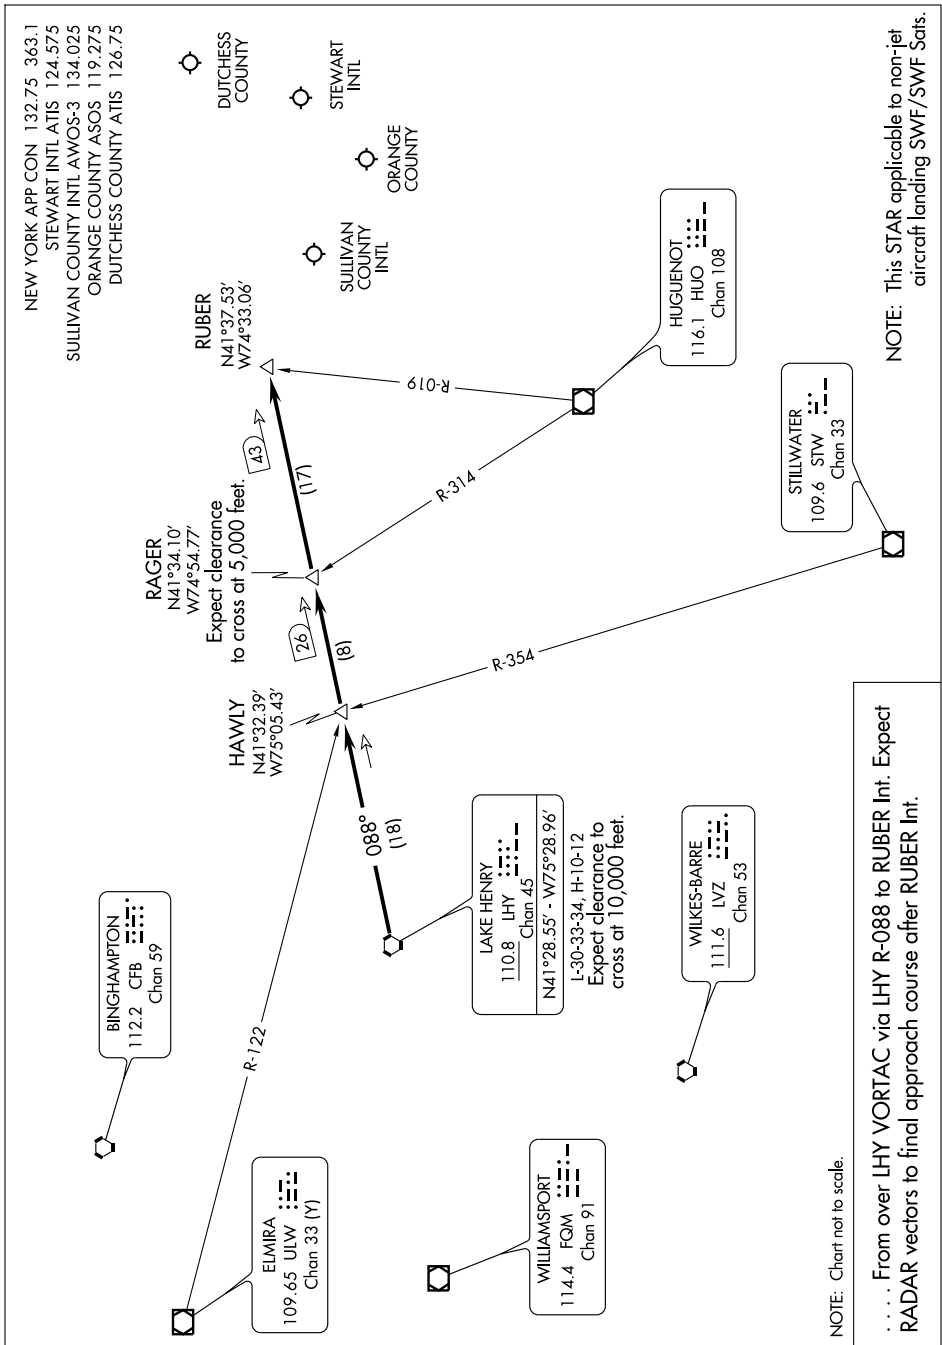

# RUBER ONE ARRIVAL

NE-2, 22 OCT 2009 to 19 NOV 2009

NE-2, 22 OCT 2009 to 19 NOV 2009

# RUBER ONE ARRIVAL