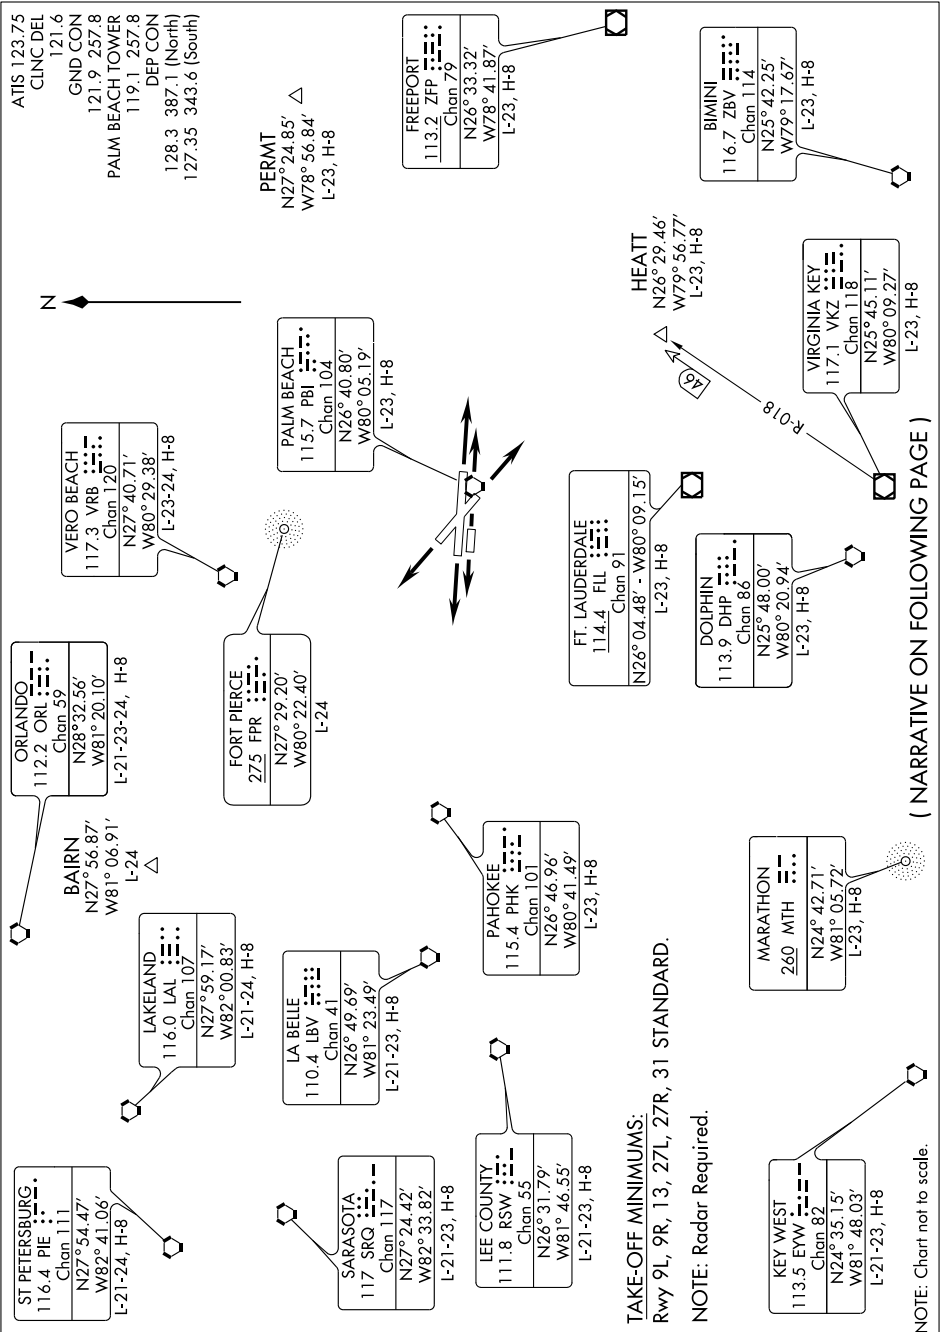

PALM BEACH FIVE DEPARTURE

WEST PALM BEACH/PALM BEACH INTL (PBI)
WEST PALM BEACH, FLORIDA

SE-3, 22 OCT 2009 to 19 NOV 2009

(NARRATIVE ON FOLLOWING PAGE)

SE-3, 22 OCT 2009 to 19 NOV 2009

PALM BEACH FIVE DEPARTURE

WEST PALM BEACH, FLORIDA
WEST PALM BEACH/PALM BEACH INTL (PBI)