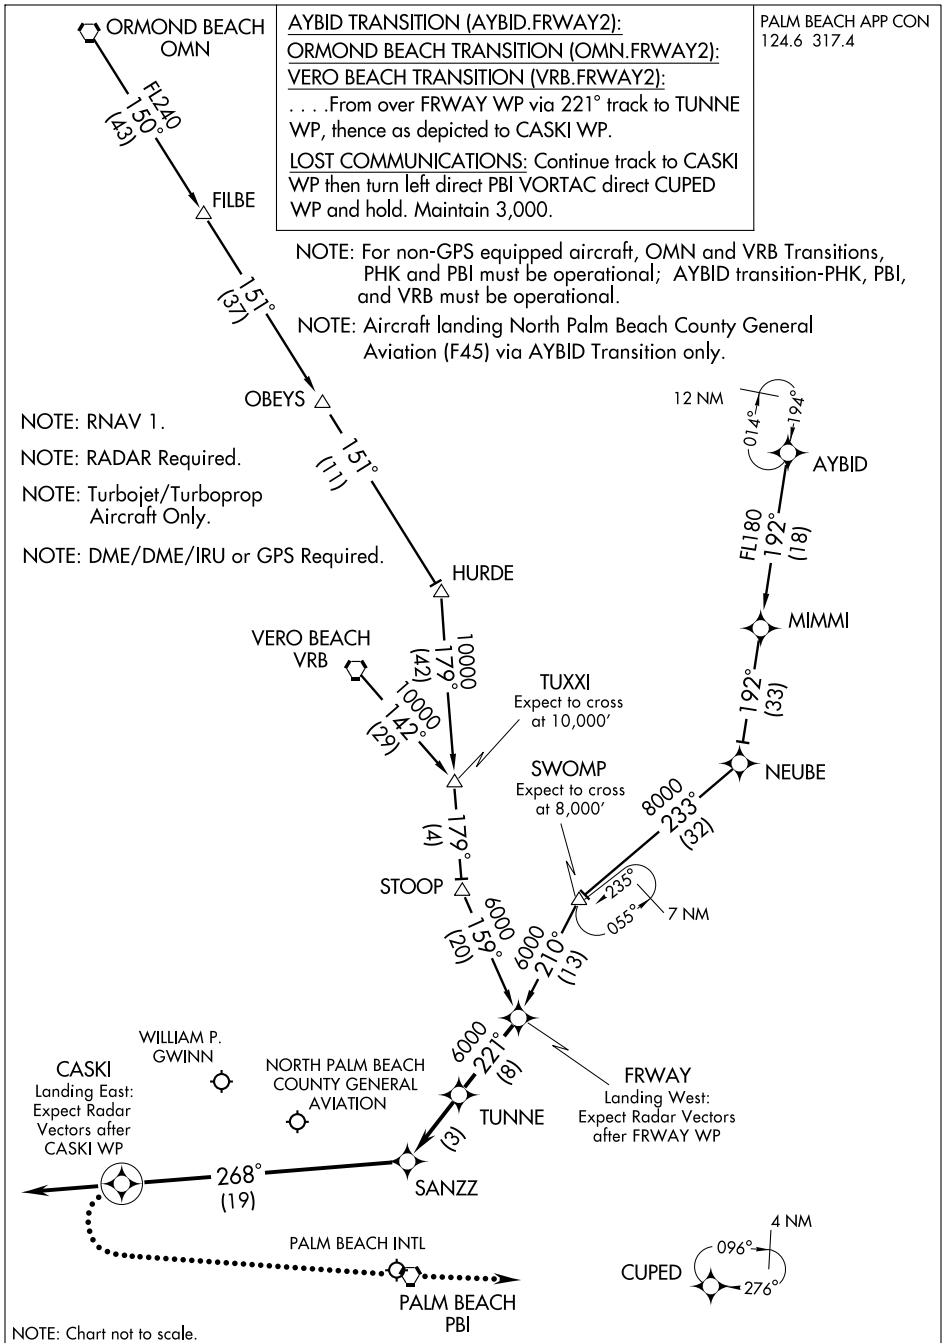

FRWAY TWO ARRIVAL (RNAV)

WEST PALM BEACH, FLORIDA

SE-3, 22 OCT 2009 to 19 NOV 2009

SE-3, 22 OCT 2009 to 19 NOV 2009

FRWAY TWO ARRIVAL (RNAV)

WEST PALM BEACH, FLORIDA