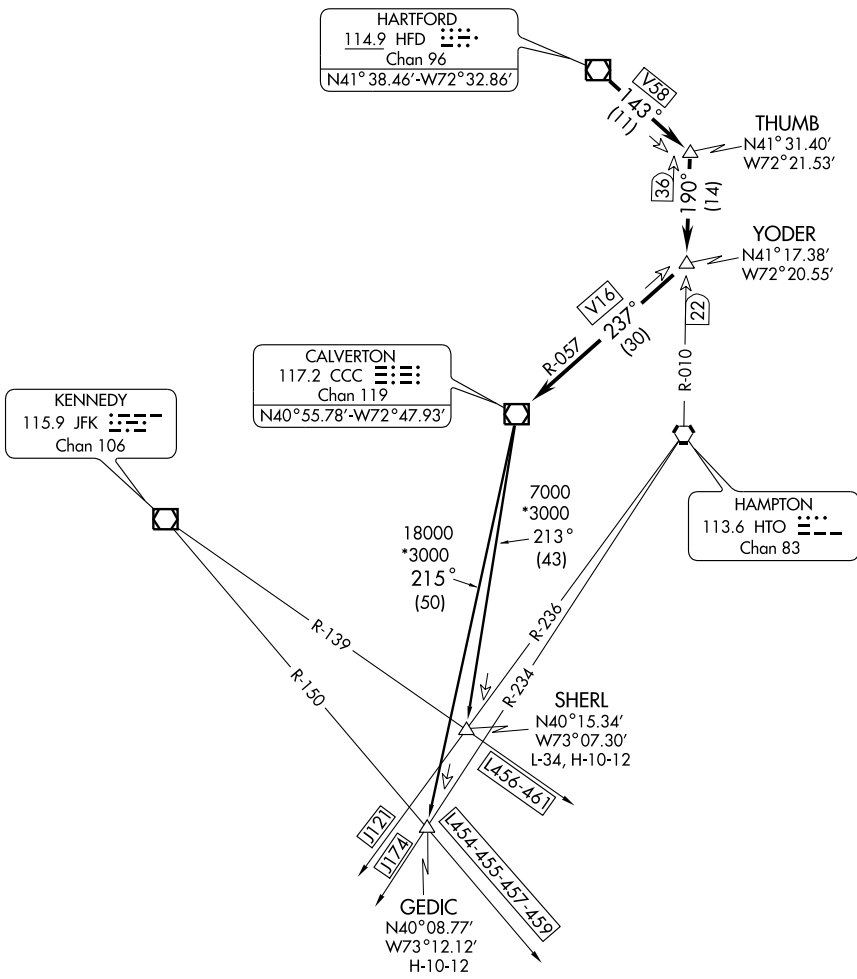

COASTAL TWO DEPARTURE (HI)

ATIS 127.1 263.15
CLNC DEL ★
121.7
GND CON
121.7 289.4
WESTFIELD TOWER ★
118.9 251.1
BRADLEY DEP CON
125.35 281.5
ASOS

NE-1, 22 OCT 2009 to 19 NOV 2009

NE-1, 22 OCT 2009 to 19 NOV 2009

NOTE: Chart not to scale.
(NARRATIVE ON FOLLOWING PAGE)

COASTAL TWO DEPARTURE (HI)