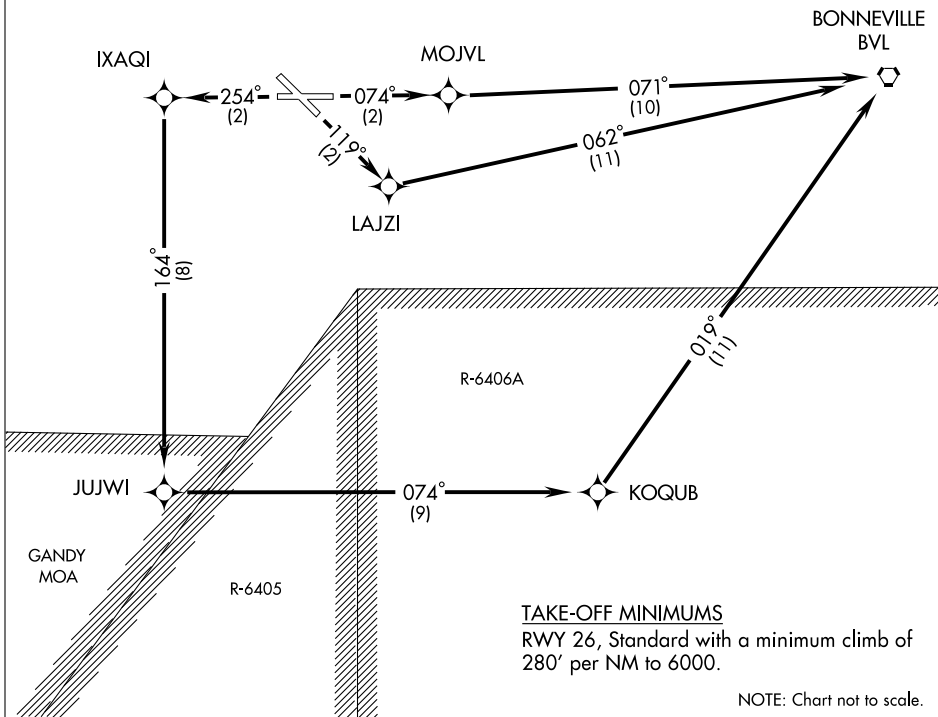

BONNEVILLE ONE DEPARTURE (RNAV)

CEDAR CITY RADIO
122.1R
UNICOM 122.8 (CTAF)
AWOS-3 135.075

NOTE: 1. GPS required.
2. RNAV 1.

SW-4, 22 OCT 2009 to 19 NOV 2009

SW-4, 22 OCT 2009 to 19 NOV 2009

DEPARTURE ROUTE DESCRIPTION

TAKE-OFF RUNWAY 8: Climb to 9000 via course 074° to MOJVL WP, then via course 071° to BVL VORTAC.

TAKE-OFF RUNWAY 12: Climb to 9000 via course 119° to LAJZI WP, then via course 062° to BVL VORTAC.

TAKE-OFF RUNWAY 26: Climb to 9000 via course 254° to IXAQI WP, then via course 164° to JUJWI WP, then via course 074° to KOQUB WP, then via course 019° to BVL VORTAC.

TAKE-OFF RUNWAY 30: Not authorized.