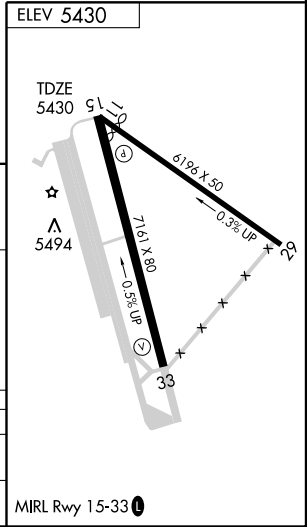

GPS RWY 15

TONOPAH (TPH)

APP CRS	Rwy Idg	7161
163°	TDZE	5430
	Apt Elev	5430

▽ NA
△ NA

MISSED APPROACH: Climb to 7000 then climbing right turn to 10000 direct ELFES WP and hold.

ASOS 118.875	SALT LAKE CITY CENTER 133.45 317.625	UNICOM 123.0 (CTAF) ①
------------------------	--	--

SW-4, 22 OCT 2009 to 19 NOV 2009

SW-4, 22 OCT 2009 to 19 NOV 2009

CATEGORY	A	B	C	D
S-15	5820-1	390 (400-1)		5820-1¼ 390 (400-1¼)
CIRCLING	5820-1 390 (400-1)	5880-1 450 (500-1)	5880-1½ 450 (500-1½)	6040-2 610 (700-2)