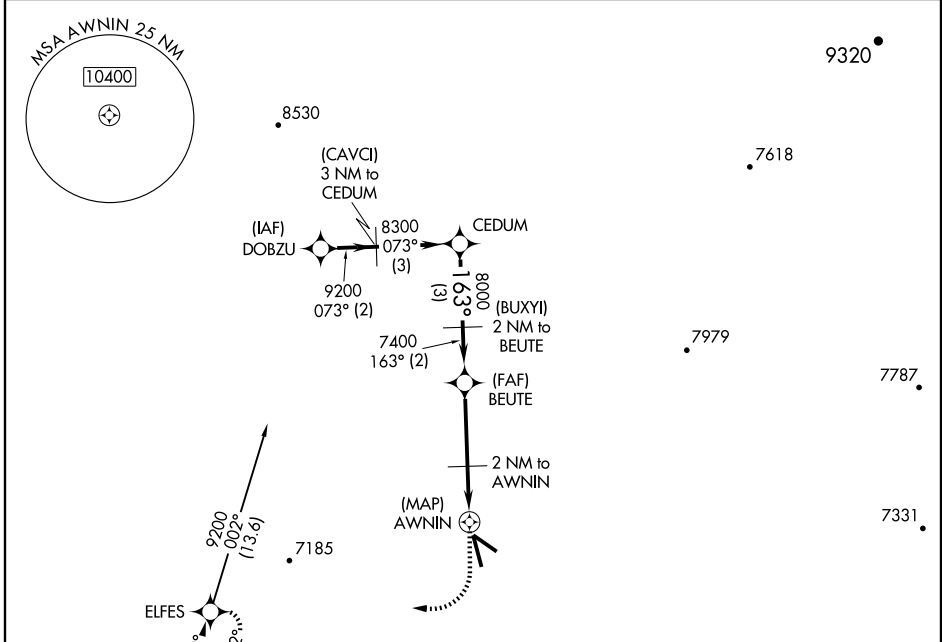

GPS RWY 15

TONOPAH (TPH)

APP CRS	Rwy Idg	7161
163°	TDZE	5430
	Apt Elev	5430

▽ NA
△ NA

MISSED APPROACH: Climb to 7000 then climbing right turn to 10000 direct ELFES WP and hold.

ASOS 118.875	SALT LAKE CITY CENTER 133.45 317.625	UNICOM 123.0 (CTAF) ①
------------------------	--	--

SW-4, 22 OCT 2009 to 19 NOV 2009

SW-4, 22 OCT 2009 to 19 NOV 2009

CATEGORY	A	B	C	D
S-15	5820-1	390 (400-1)		5820-1¼ 390 (400-1¼)
CIRCLING	5820-1 390 (400-1)	5880-1 450 (500-1)	5880-1½ 450 (500-1½)	6040-2 610 (700-2)