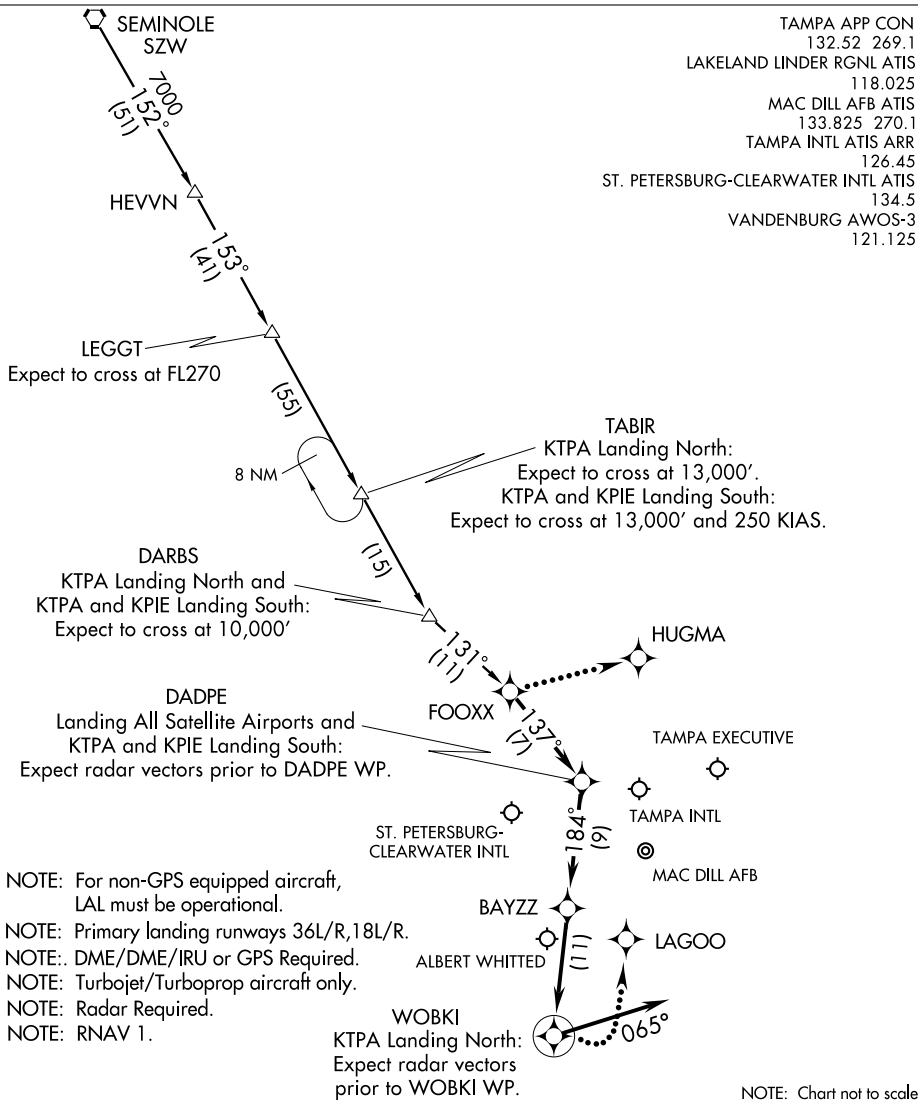

FOOXX ONE ARRIVAL (RNAV)

TAMPA, FLORIDA

SE-3, 22 OCT 2009 to 19 NOV 2009

SE-3, 22 OCT 2009 to 19 NOV 2009

SEMINOLE TRANSITION (SZW.FOOXX1):

From FOOXX WP via 137° track to DADPE WP, thence as depicted to WOBKI WP, then via 065° heading. Expect radar vectors.

LOST COMMUNICATIONS:

KTPA Landing North: Continue track to WOBKI WP, then turn left to intercept the Runway 36L final approach course, conduct approach.

KTPA Landing South: Continue track to FOOXX WP, then turn left direct to HUGMA WP, conduct RNAV (GPS) Rwy 18R approach.

FOOXX ONE ARRIVAL (RNAV)

TAMPA, FLORIDA