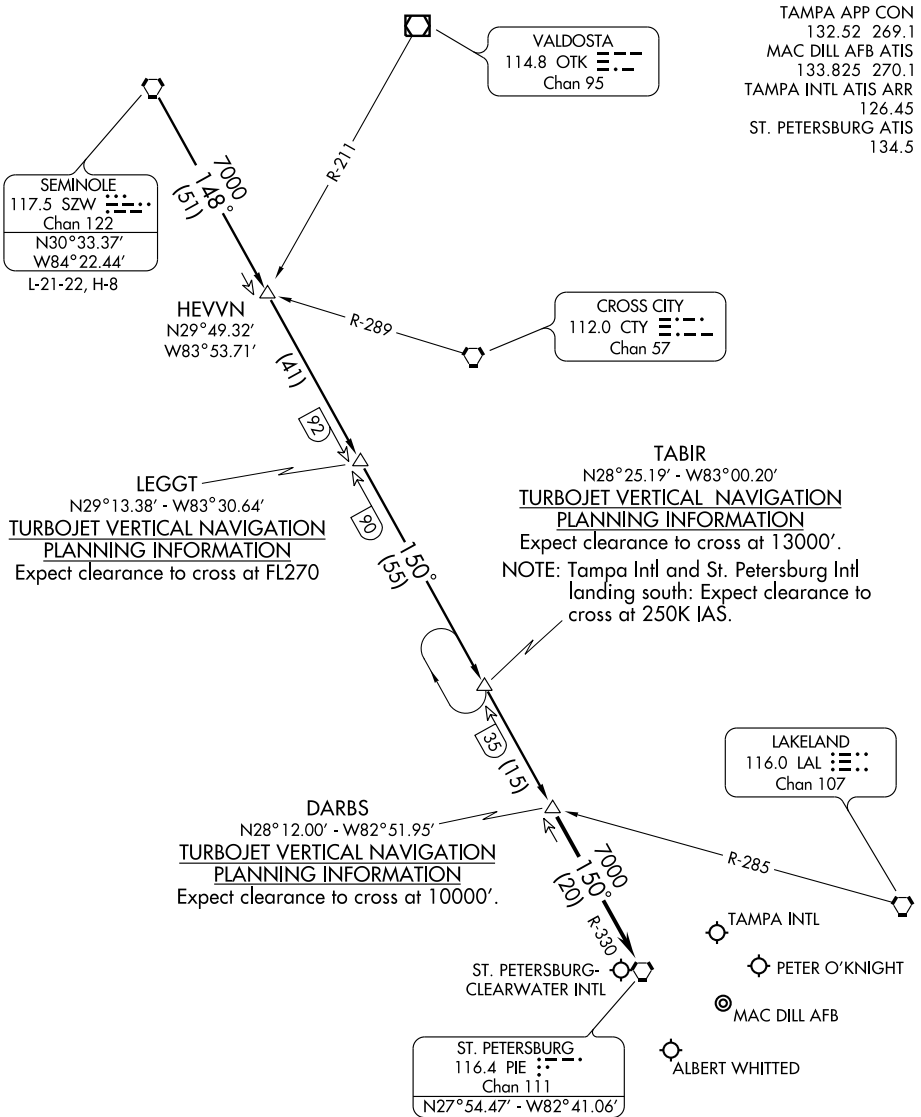

# DARBS ONE ARRIVAL (DARBS.DARBS1) ST-416 (FAA)

TAMPA, FLORIDA

TAMPA APP CON  
132.52 269.1  
MAC DILL AFB ATIS  
133.825 270.1  
TAMPA INTL ATIS ARR  
126.45  
ST. PETERSBURG ATIS  
134.5

SE-3, 22 OCT 2009 to 19 NOV 2009

SE-3, 22 OCT 2009 to 19 NOV 2009

NOTE: Chart not to scale.

SEMINOLE TRANSITION (SZW.DARBS1): From over SZW VORTAC via SZW R-148 and PIE R-330 to DARBS INT. Thence. . . .

. . . .From over DARBS INT via PIE R-330 to PIE VORTAC. Expect radar vectors to final approach course after DARBS INT.

# DARBS ONE ARRIVAL (DARBS.DARBS1)

TAMPA, FLORIDA