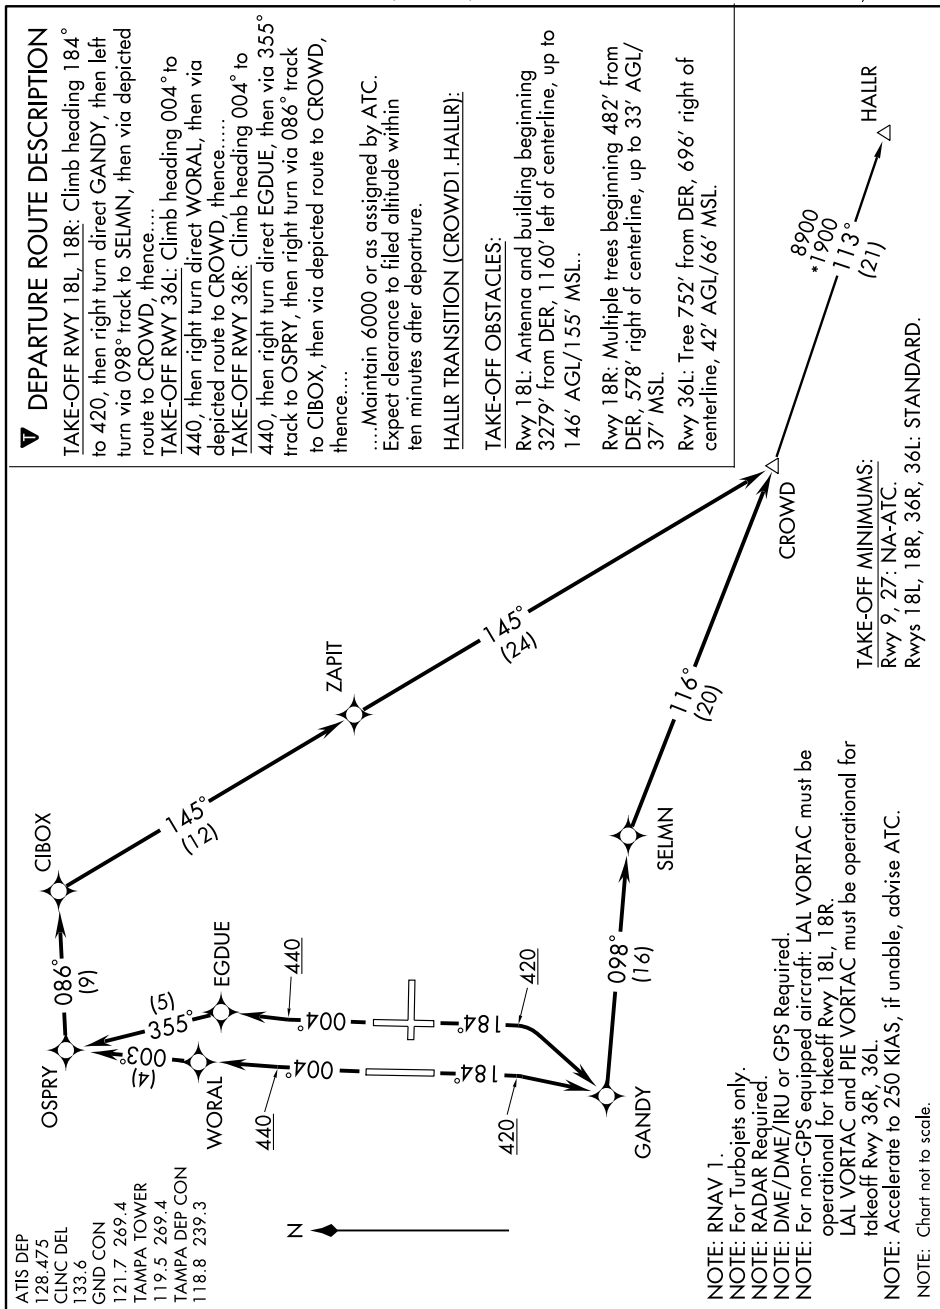

CROWD ONE DEPARTURE (RNAV)

6000 SE-3, 22 OCT 2009 to 19 NOV 2009

CROWD ONE DEPARTURE (RNAV)

SE-3, 22 OCT 2009 to 19 NOV 2009