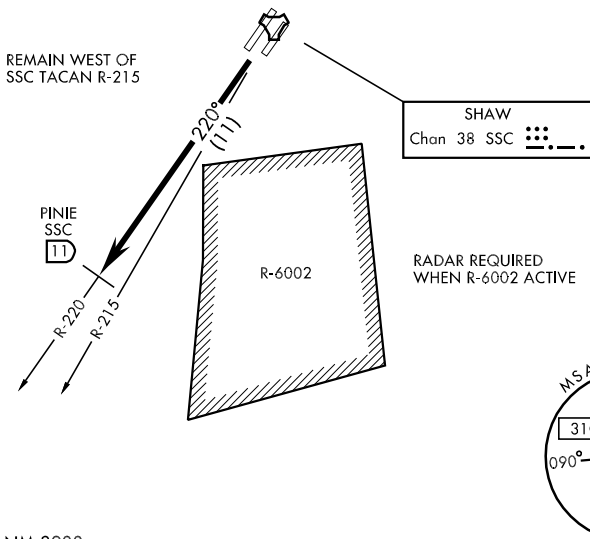

09295

PINIE-THREE DEPARTURE (PINIE3•PINIE)

SHAW AFB (KSSC)
SUMTER, SOUTH CAROLINA

ATIS 132.125 270.1
CLNC DEL
121.8 289.4
GND CON
126.1 275.8
SHAW TOWER
126.65 254.25
SHAW DEP CON
125.4 285.4
JACKSONVILLE CENTER
124.7 298.9

SHL-409 [USAF]

A
1573

EMERG SAFE ALT 100 NM 3900

DEPARTURE ROUTE DESCRIPTION

TAKE-OFF RWY 22L/R: Climb and intercept SSC TACAN R-220 until SSC 11 DME, then as directed by ATC.

PINIE-THREE DEPARTURE (PINIE3•PINIE)