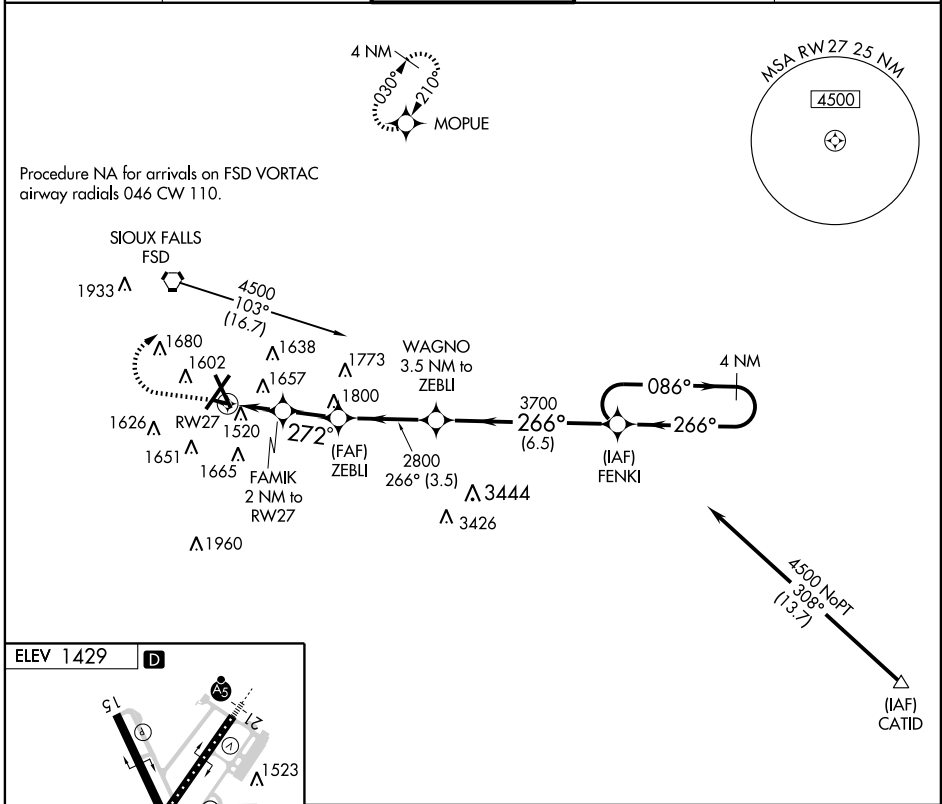

RNAV (GPS) RWY 27

SIoux FALLS/JOE FOSS FIELD (FSD)

APP CRS 272°	Rwy Idg 3152
	TDZE 1423
	Apt Elev 1429

NA ASR	DME/DME RNP- 0.3 NA.	MISSED APPROACH: Climb to 2500, then climbing right turn to 4000 direct MOPUe WP and hold.		
		ATIS 126.6	SIoux FALLS APP CON* 125.8 353.6	SIoux FALLS TOWER* 118.3 (CTAF) 257.8

UNICOM 122.95

NC-1, 22 OCT 2009 to 19 NOV 2009

NC-1, 22 OCT 2009 to 19 NOV 2009

CATEGORY	A	B	C	D
LNAV MDA	1960-1	537 (600-1)		NA
CIRCLING	1960-1	531 (600-1)		NA