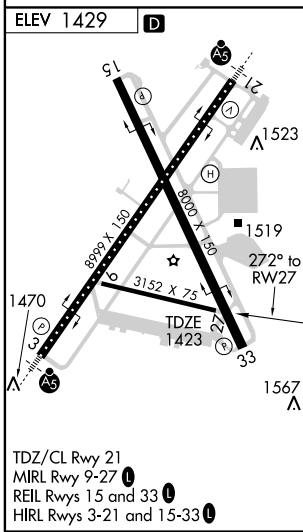

CATEGORY	A	B	C	D
LNAV MDA	1960-1	537 (600-1)		NA
CIRCLING	1960-1	531 (600-1)		NA