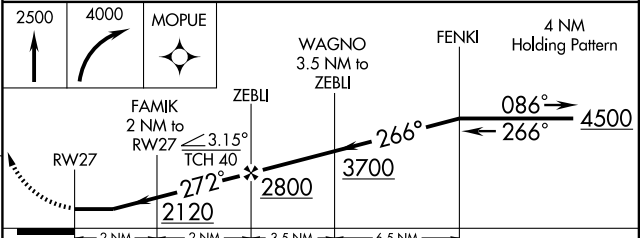

CATEGORY	A	B	C	D
LNAV MDA	1960-1	537 (600-1)		NA
CIRCLING	1960-1	531 (600-1)		NA