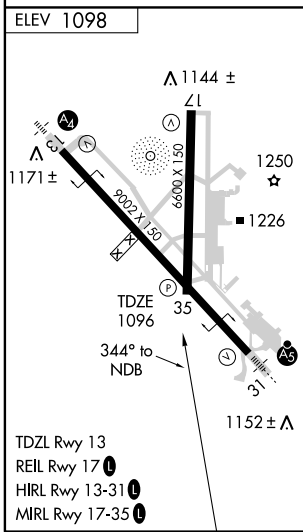

NDB RWY 35

SIoux GATEWAY/COLONEL BUD DAY FIELD (SUX)

NDB GAK 233	APP CRS 344°	Rwy Idg 6600
		TDZE 1096
		Apt Elev 1098

MISSUED APPROACH: Climb to 1800 then climbing right turn to 3000 direct SUX VORTAC and hold.

NC-3, 22 OCT 2009 to 19 NOV 2009

NC-3, 22 OCT 2009 to 19 NOV 2009

CATEGORY	A	B	C	D
S-35	2200-1¼ 1104 (1200-1¼)	2200-1½ 1104 (1200-1½)	2200-3	1104 (1200-3)
CIRCLING	2200-1¼ 1102 (1200-1¼)	2200-1½ 1102 (1200-1½)	2200-3	1102 (1200-3)
MOWVY FIX MINIMUMS				
S-35	1560-1	464 (500-1)	1560-1¼ 464 (500-1¼)	1560-1½ 464 (500-1½)
CIRCLING	1640-1	542 (600-1)	1640-1½ 542 (600-1½)	1680-2 582 (600-2)