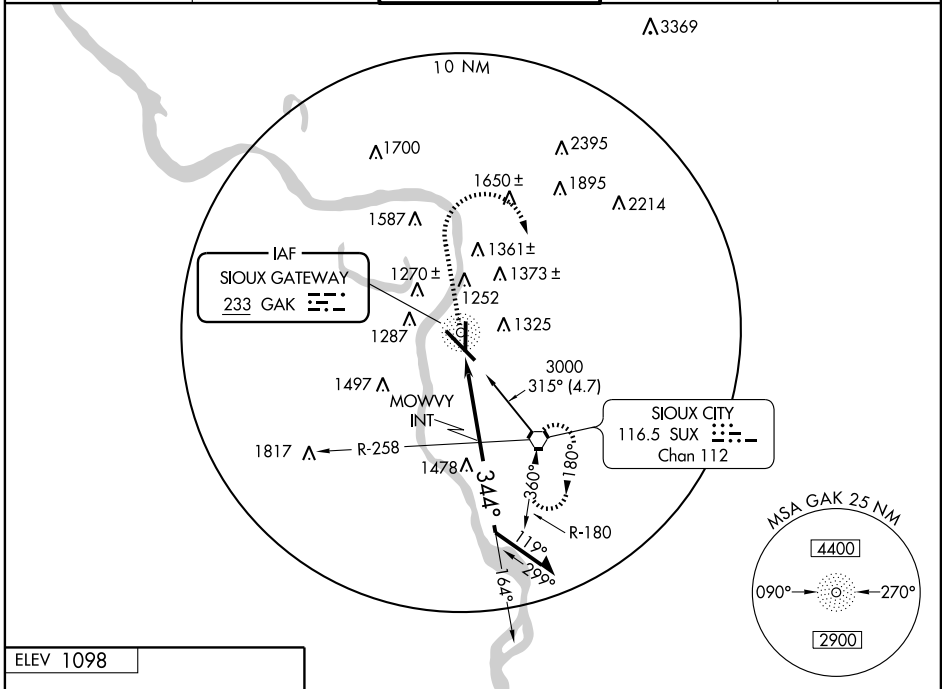

NDB RWY 35

SIoux GATEWAY/COLONEL BUD DAY FIELD (SUX)

NDB GAK 233	APP CRS 344°	Rwy Idg 6600
		TDZE 1096
		Apt Elev 1098

MISSUED APPROACH: Climb to 1800 then climbing right turn to 3000 direct SUX VORTAC and hold.

ATIS 119.45 270.8	SIoux CITY APP CON 124.6 307.0	SIoux CITY TOWER★ 118.7 (CTAF) 254.3	GND CON 121.9 348.6	UNICOM 122.95
-----------------------------	--	--	-------------------------------	-------------------------

NC-3, 22 OCT 2009 to 19 NOV 2009

NC-3, 22 OCT 2009 to 19 NOV 2009

CATEGORY	A	B	C	D
S-35	2200-1¼ 1104 (1200-1¼)	2200-1½ 1104 (1200-1½)	2200-3	1104 (1200-3)
CIRCLING	2200-1¼ 1102 (1200-1¼)	2200-1½ 1102 (1200-1½)	2200-3	1102 (1200-3)
MOWVY FIX MINIMUMS				
S-35	1560-1	464 (500-1)	1560-1¼ 464 (500-1¼)	1560-1½ 464 (500-1½)
CIRCLING	1640-1	542 (600-1)	1640-1½ 542 (600-1½)	1680-2 582 (600-2)