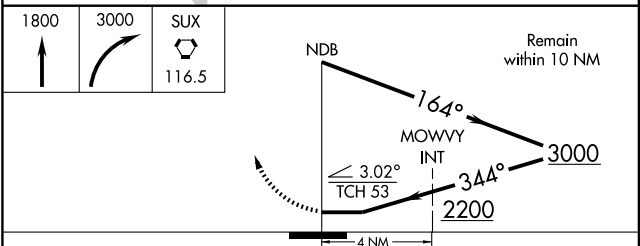

CATEGORY	A	B	C	D
S-35	2200-1¼ 1104 (1200-1¼)	2200-1½ 1104 (1200-1½)	2200-3	1104 (1200-3)
CIRCLING	2200-1¼ 1102 (1200-1¼)	2200-1½ 1102 (1200-1½)	2200-3	1102 (1200-3)
MOWVY FIX MINIMUMS				
S-35	1560-1	464 (500-1)	1560-1¼ 464 (500-1¼)	1560-1½ 464 (500-1½)
CIRCLING	1640-1	542 (600-1)	1640-1½ 542 (600-1½)	1680-2 582 (600-2)